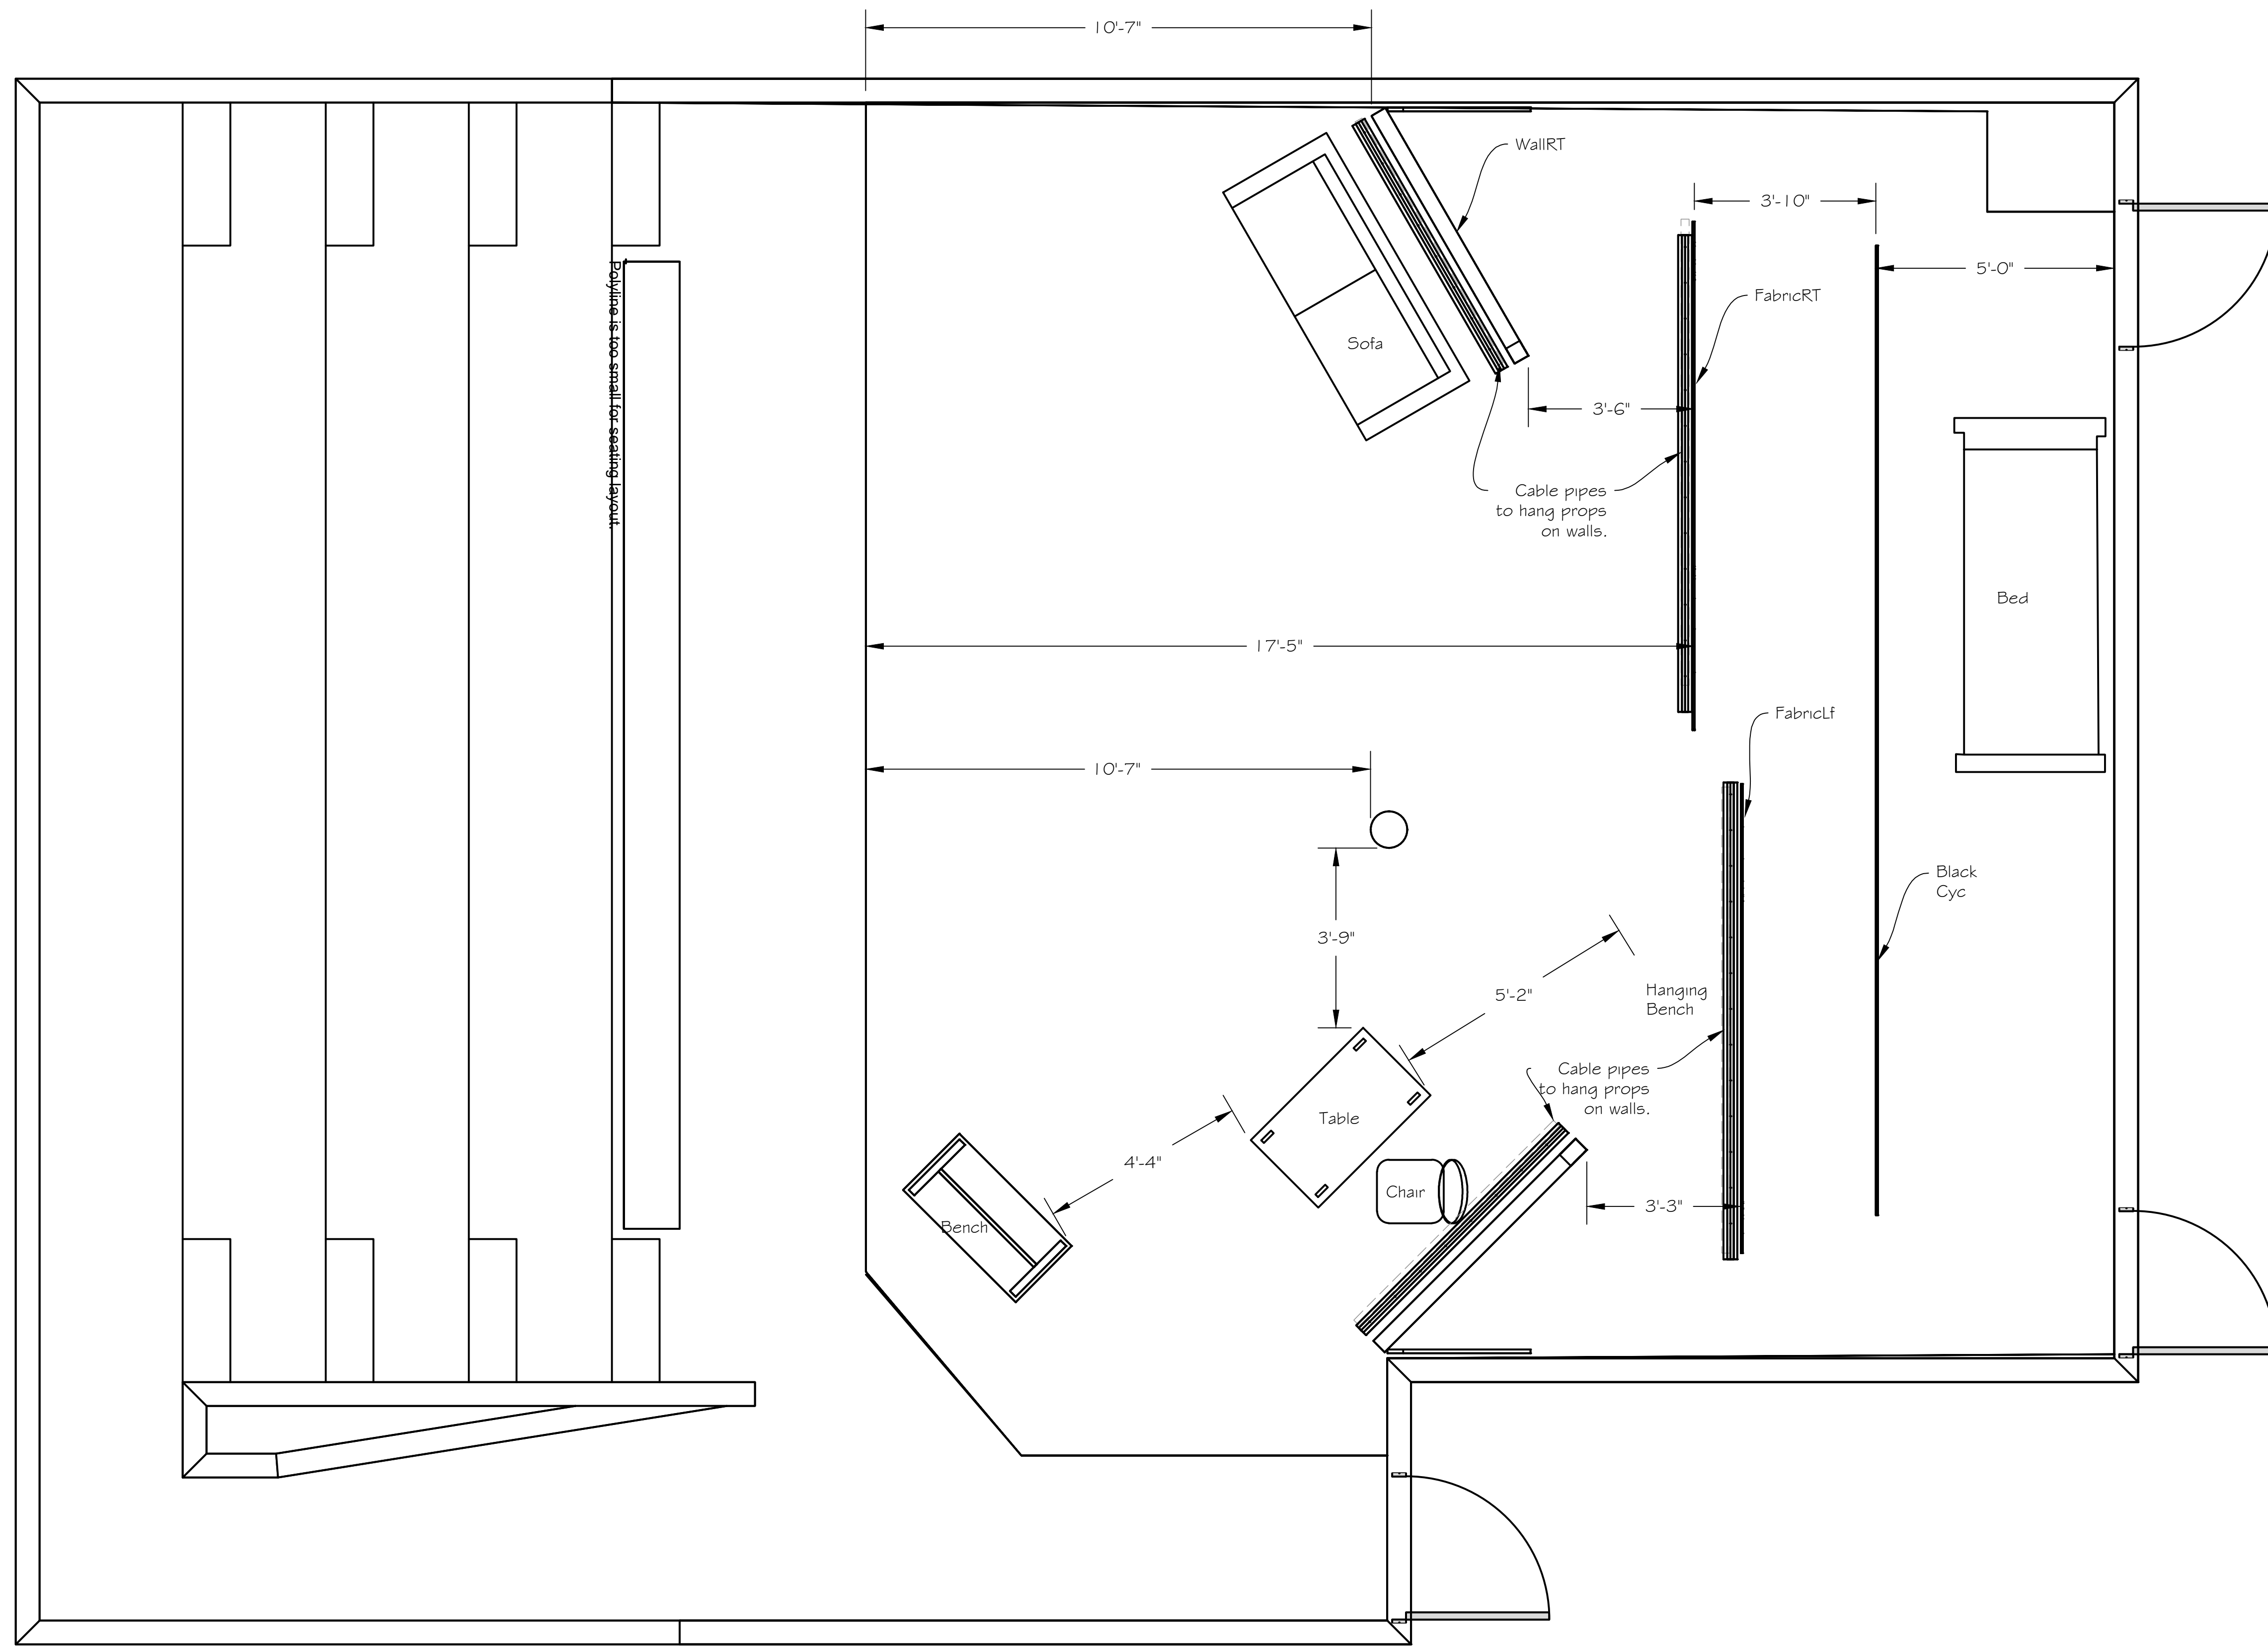

The Good Doctor

Greenhouse Theatre - Upstairs

Plan

ACCOUNT EXECUTIVE
DRAWN BY T McClellan
DATE 21 December 2015
SCALE: 1/2"=1'-0"
DRAWING NUMBER 1
DRAWING DATA