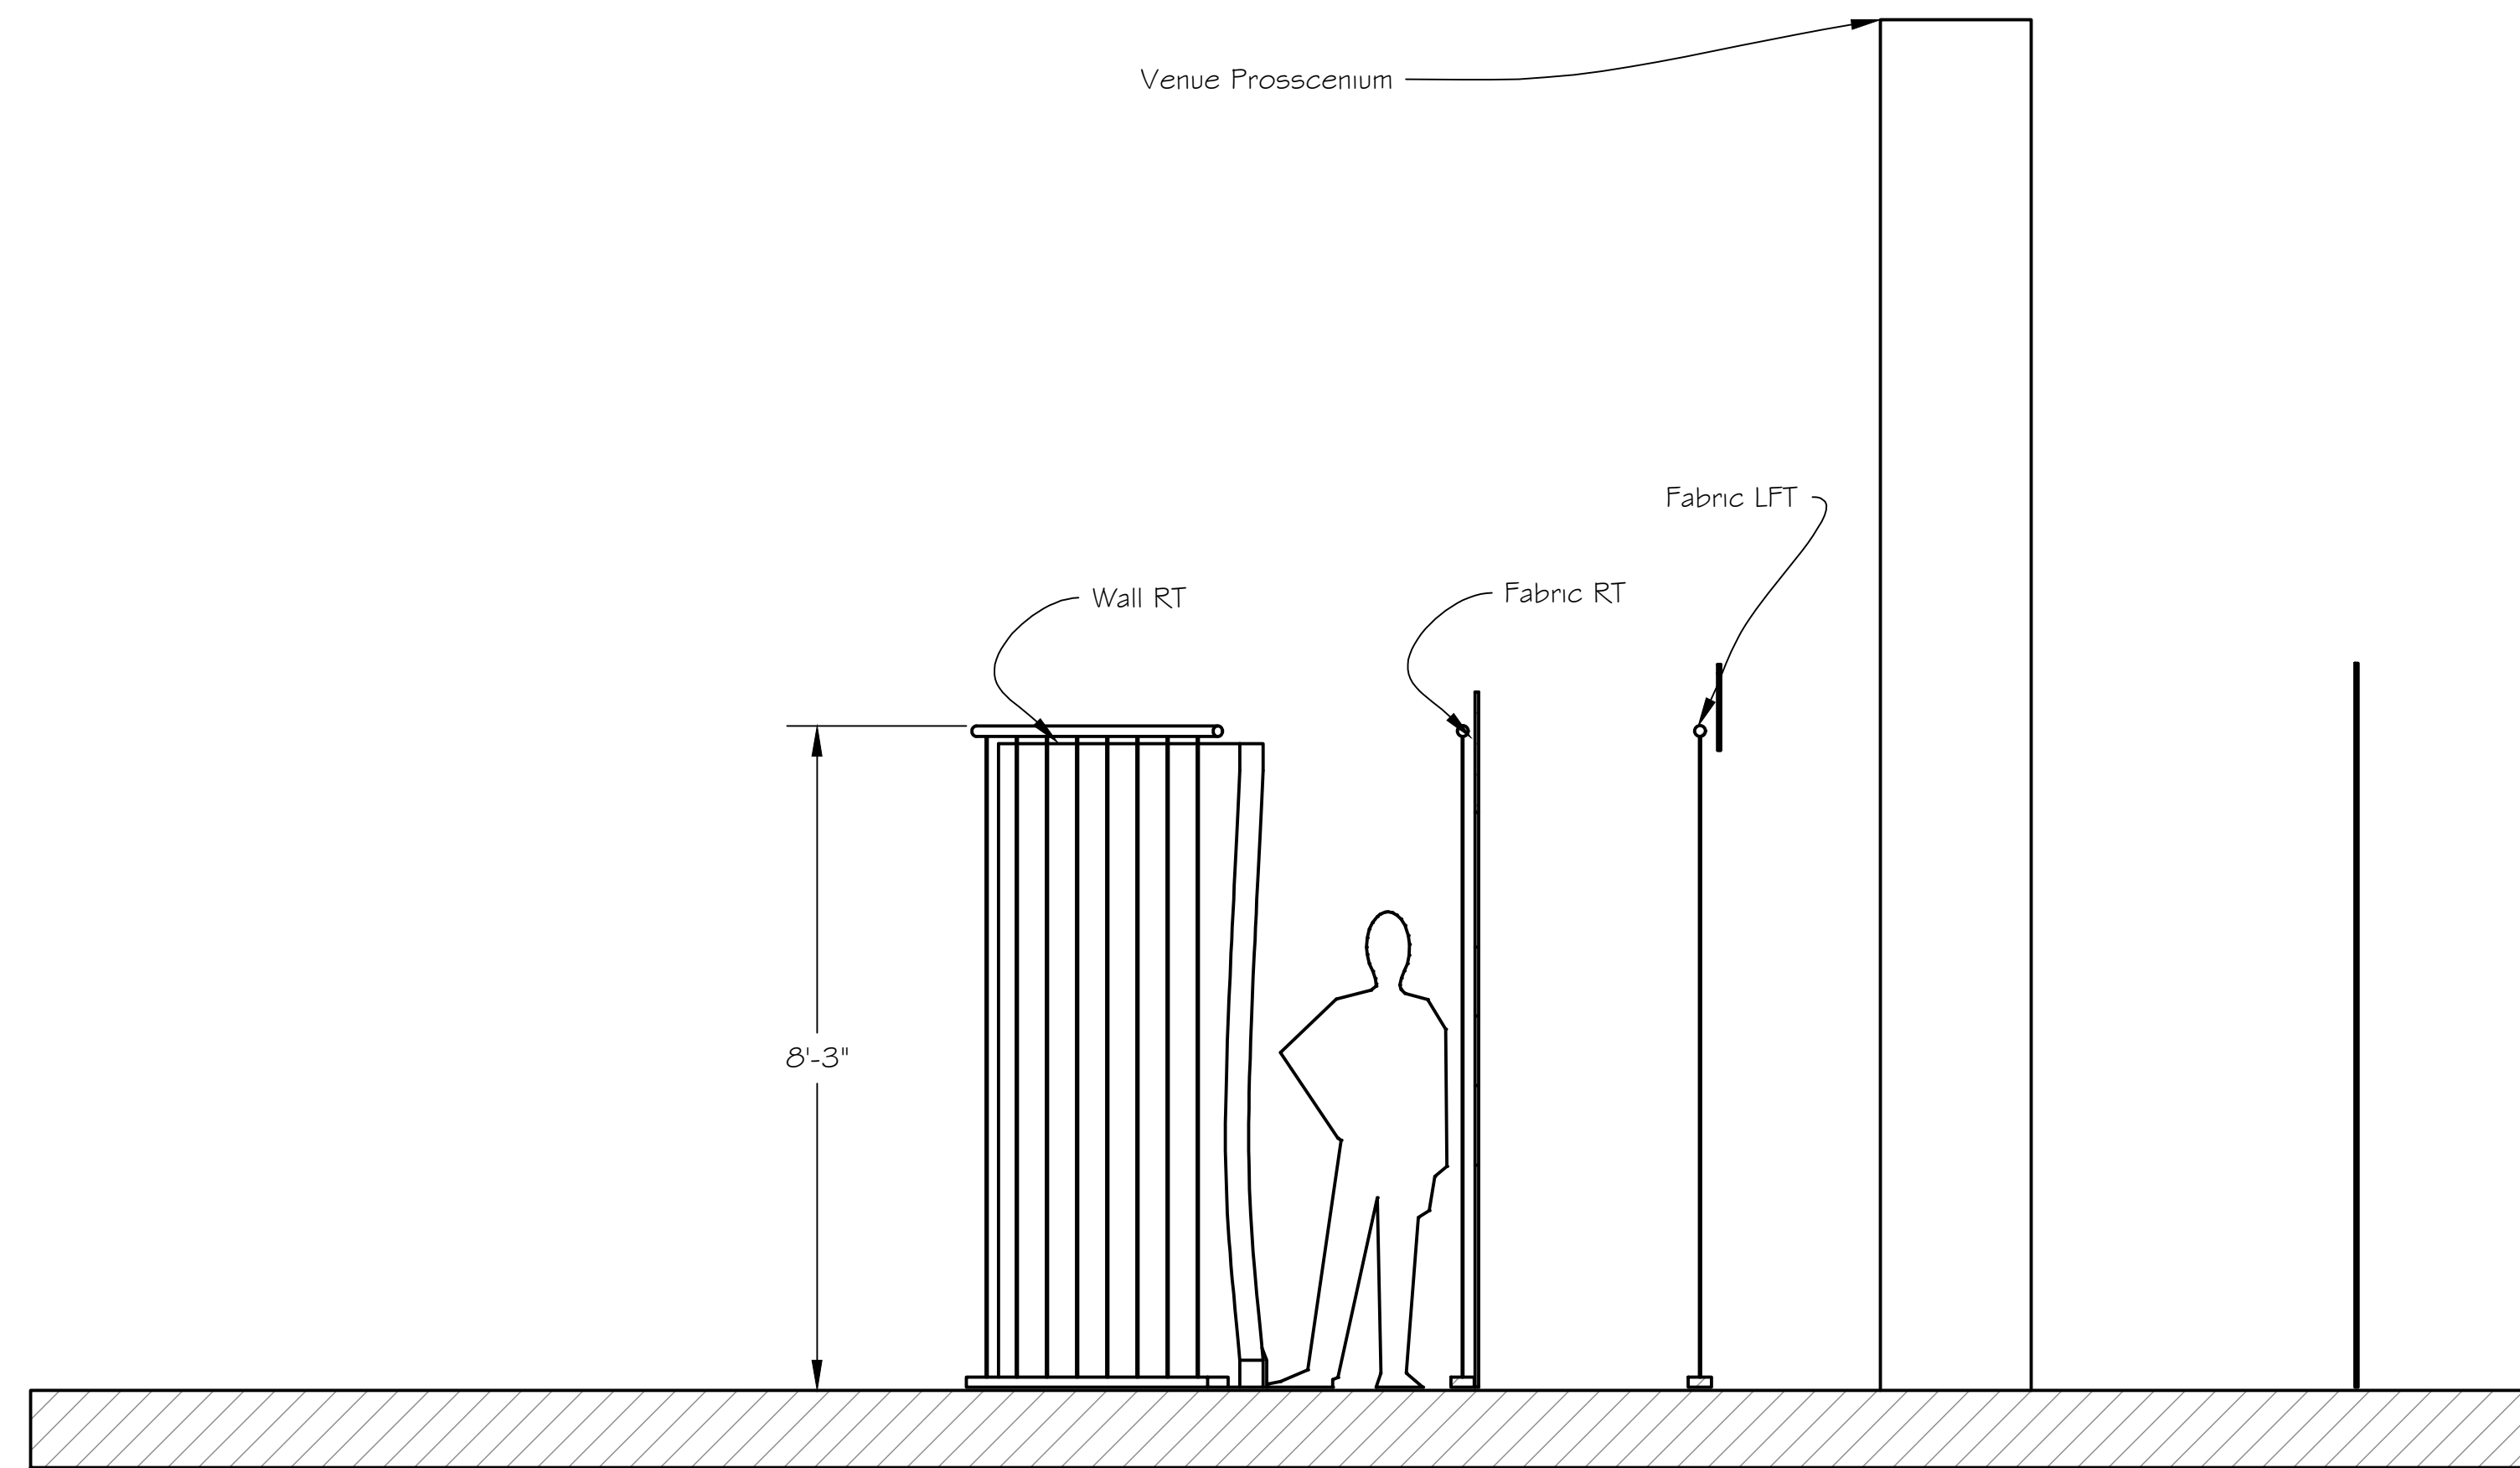

The Good Doctor
Greenhouse Theatre - Upstairs
Front and Section Views

ACCOUNT EXECUTIVE

DRAWN BY
T McClellan

DATE
30 January 2016

SCALE:
1/2"=1'-0"

DRAWING NUMBER

2

DRAWING DATA