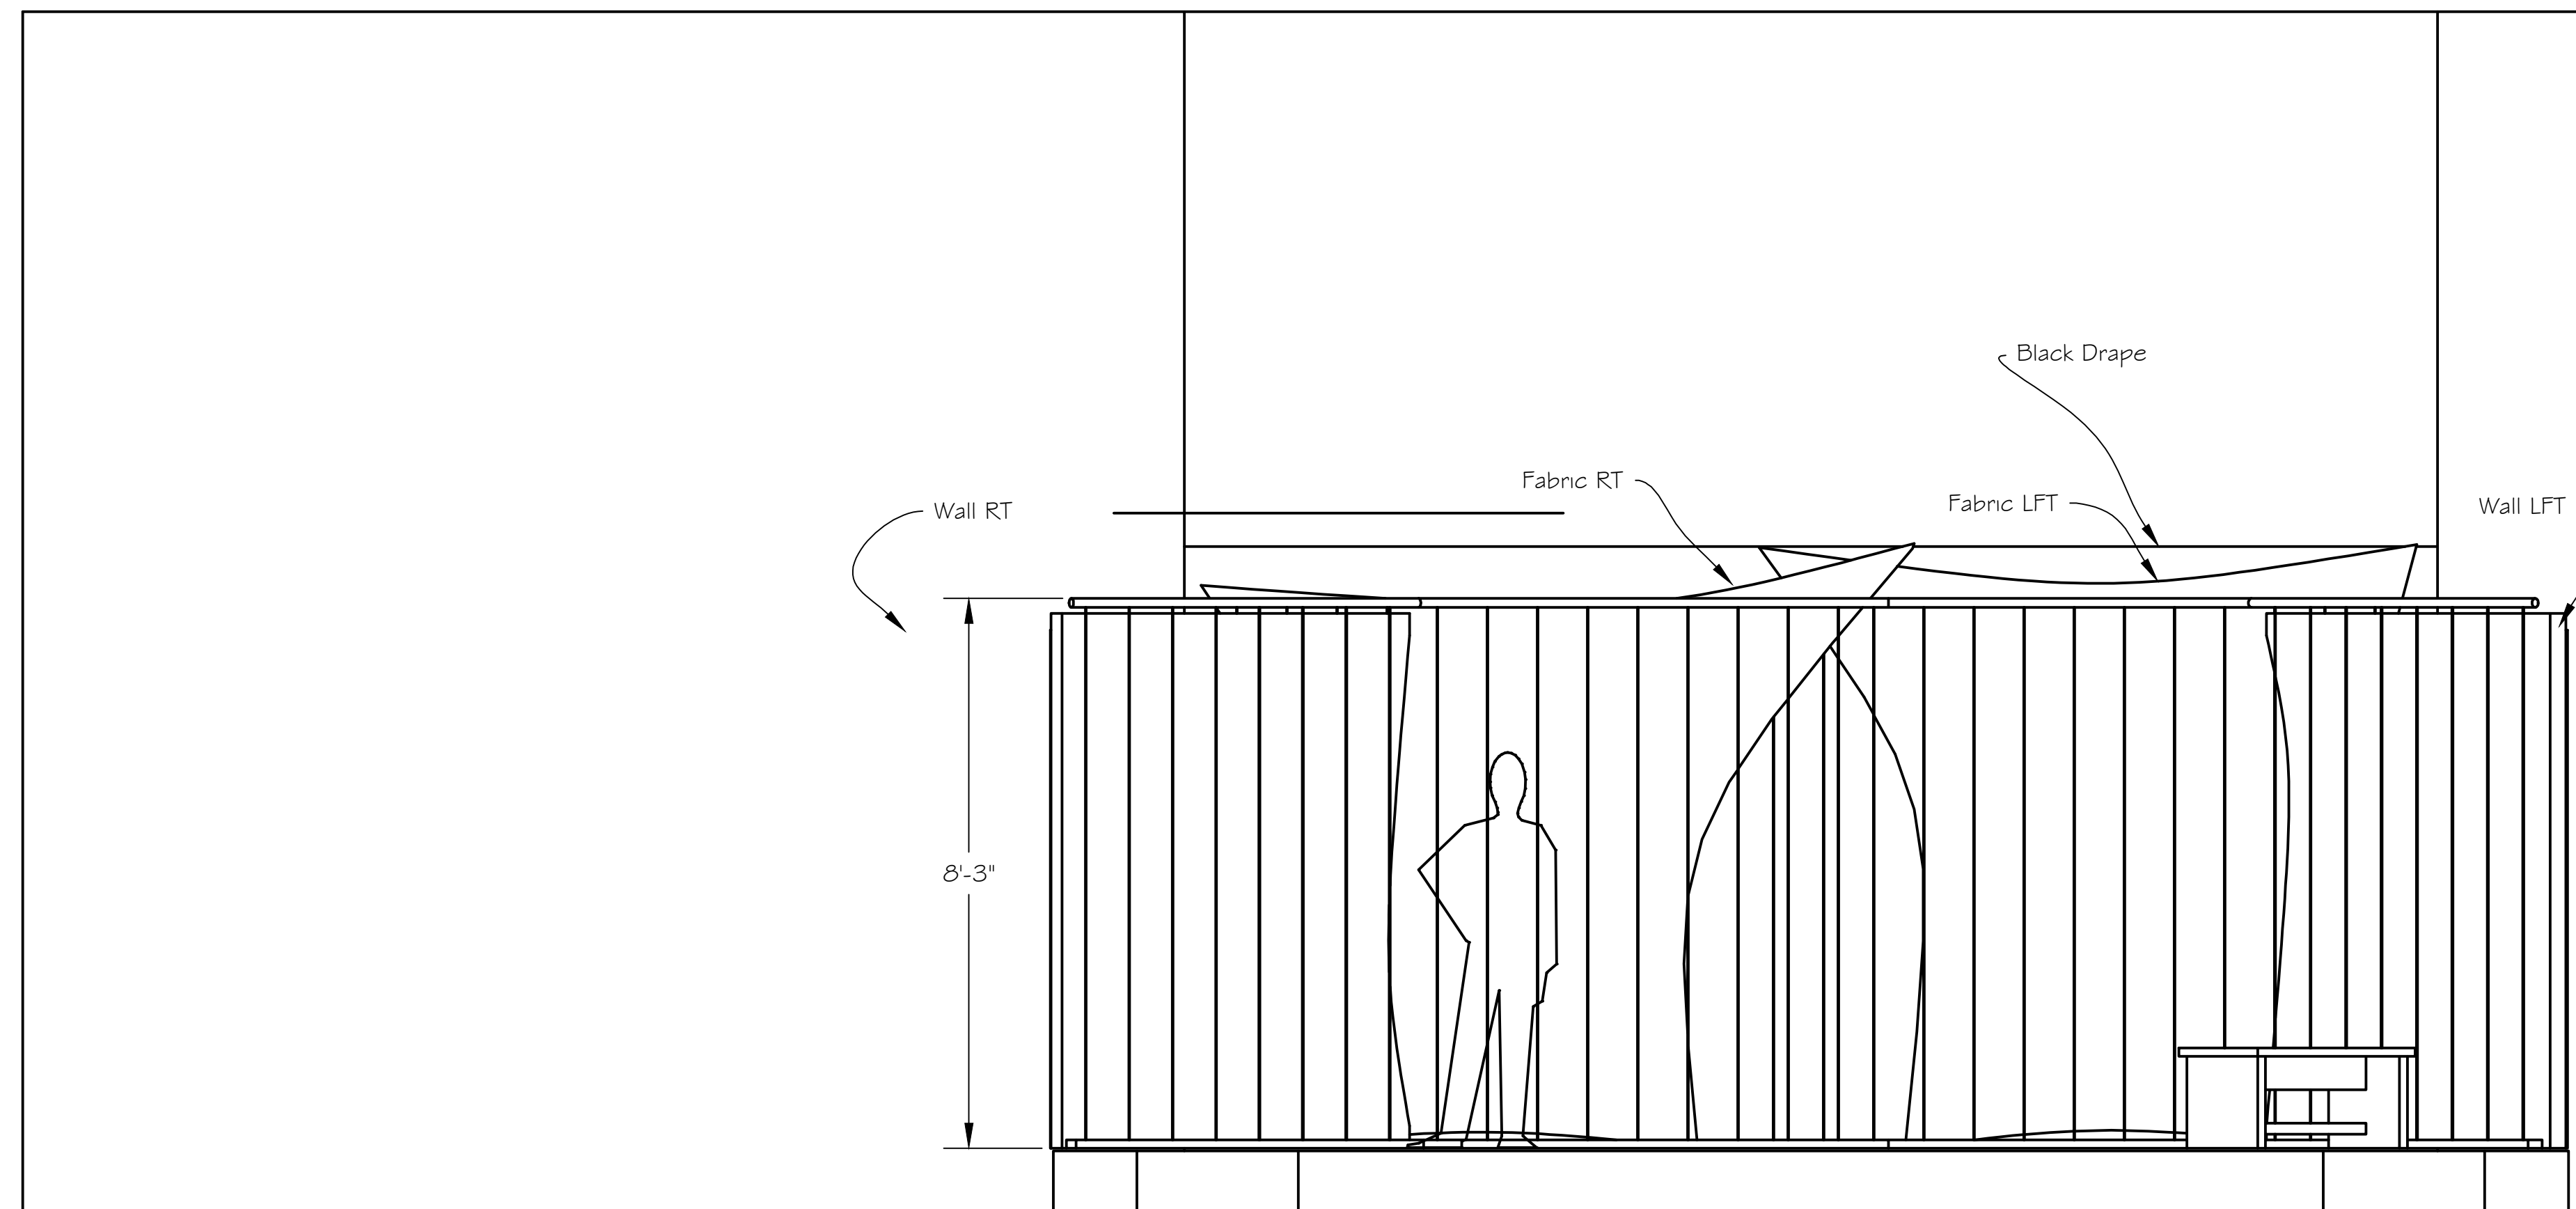

The Good Doctor
Greenhouse Theatre - Upstairs
Front and Section Views

ACCOUNT EXECUTIVE

DRAWN BY
T McClellan

DATE
30 January 2016

SCALE:
1/2"=1'-0"

DRAWING NUMBER

2

DRAWING DATA