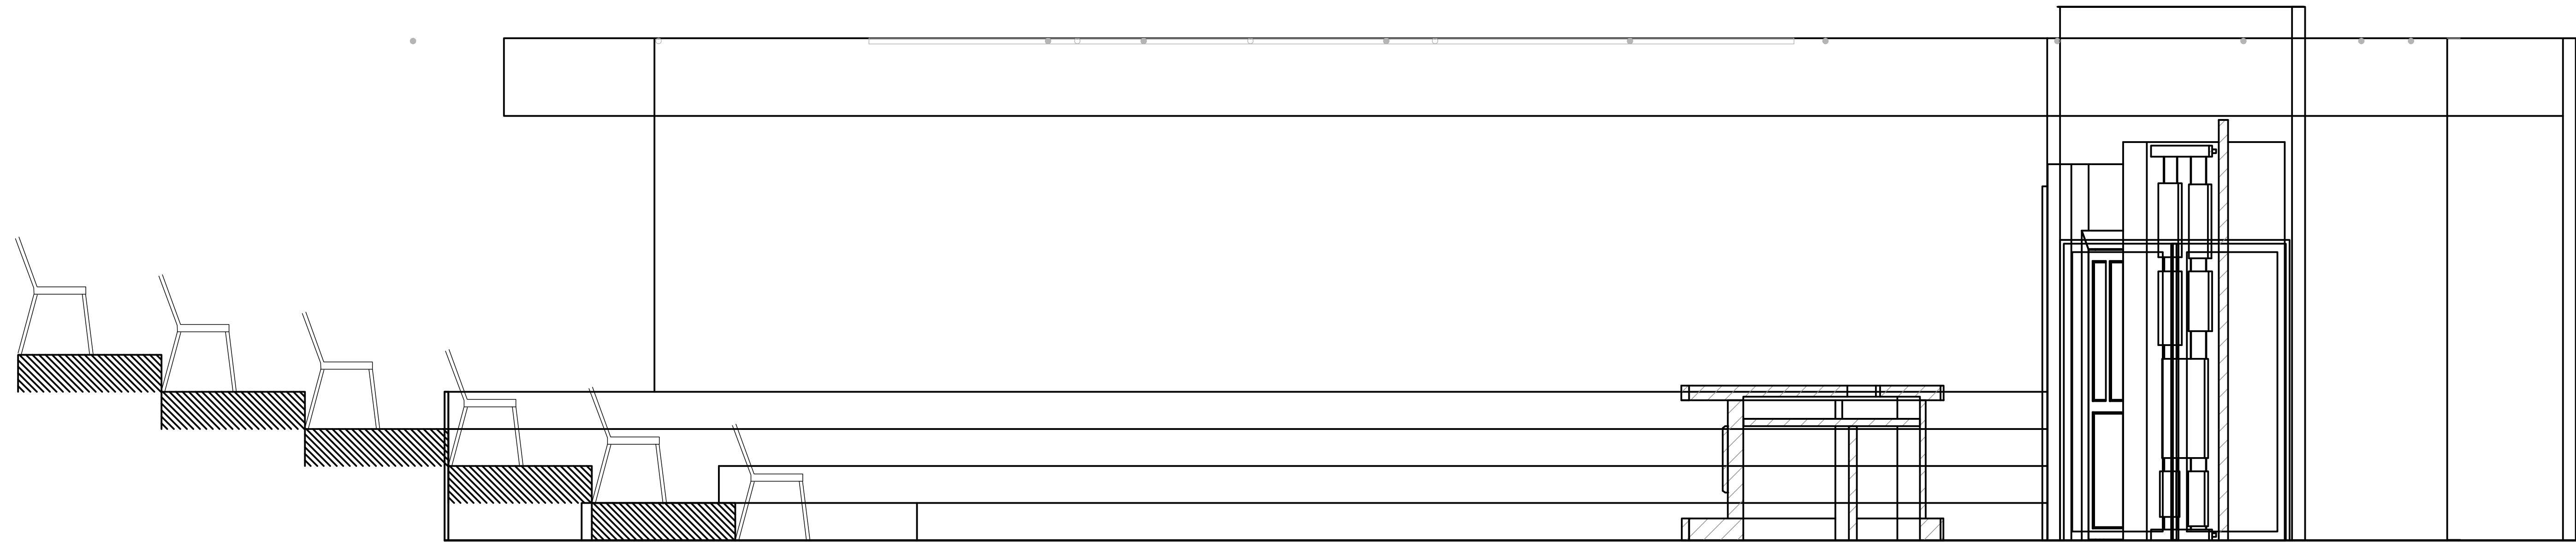

Picasso at the Lapin Agile
GreenHouse Theatre-Upstairs
Front, Section, and Oblique Views