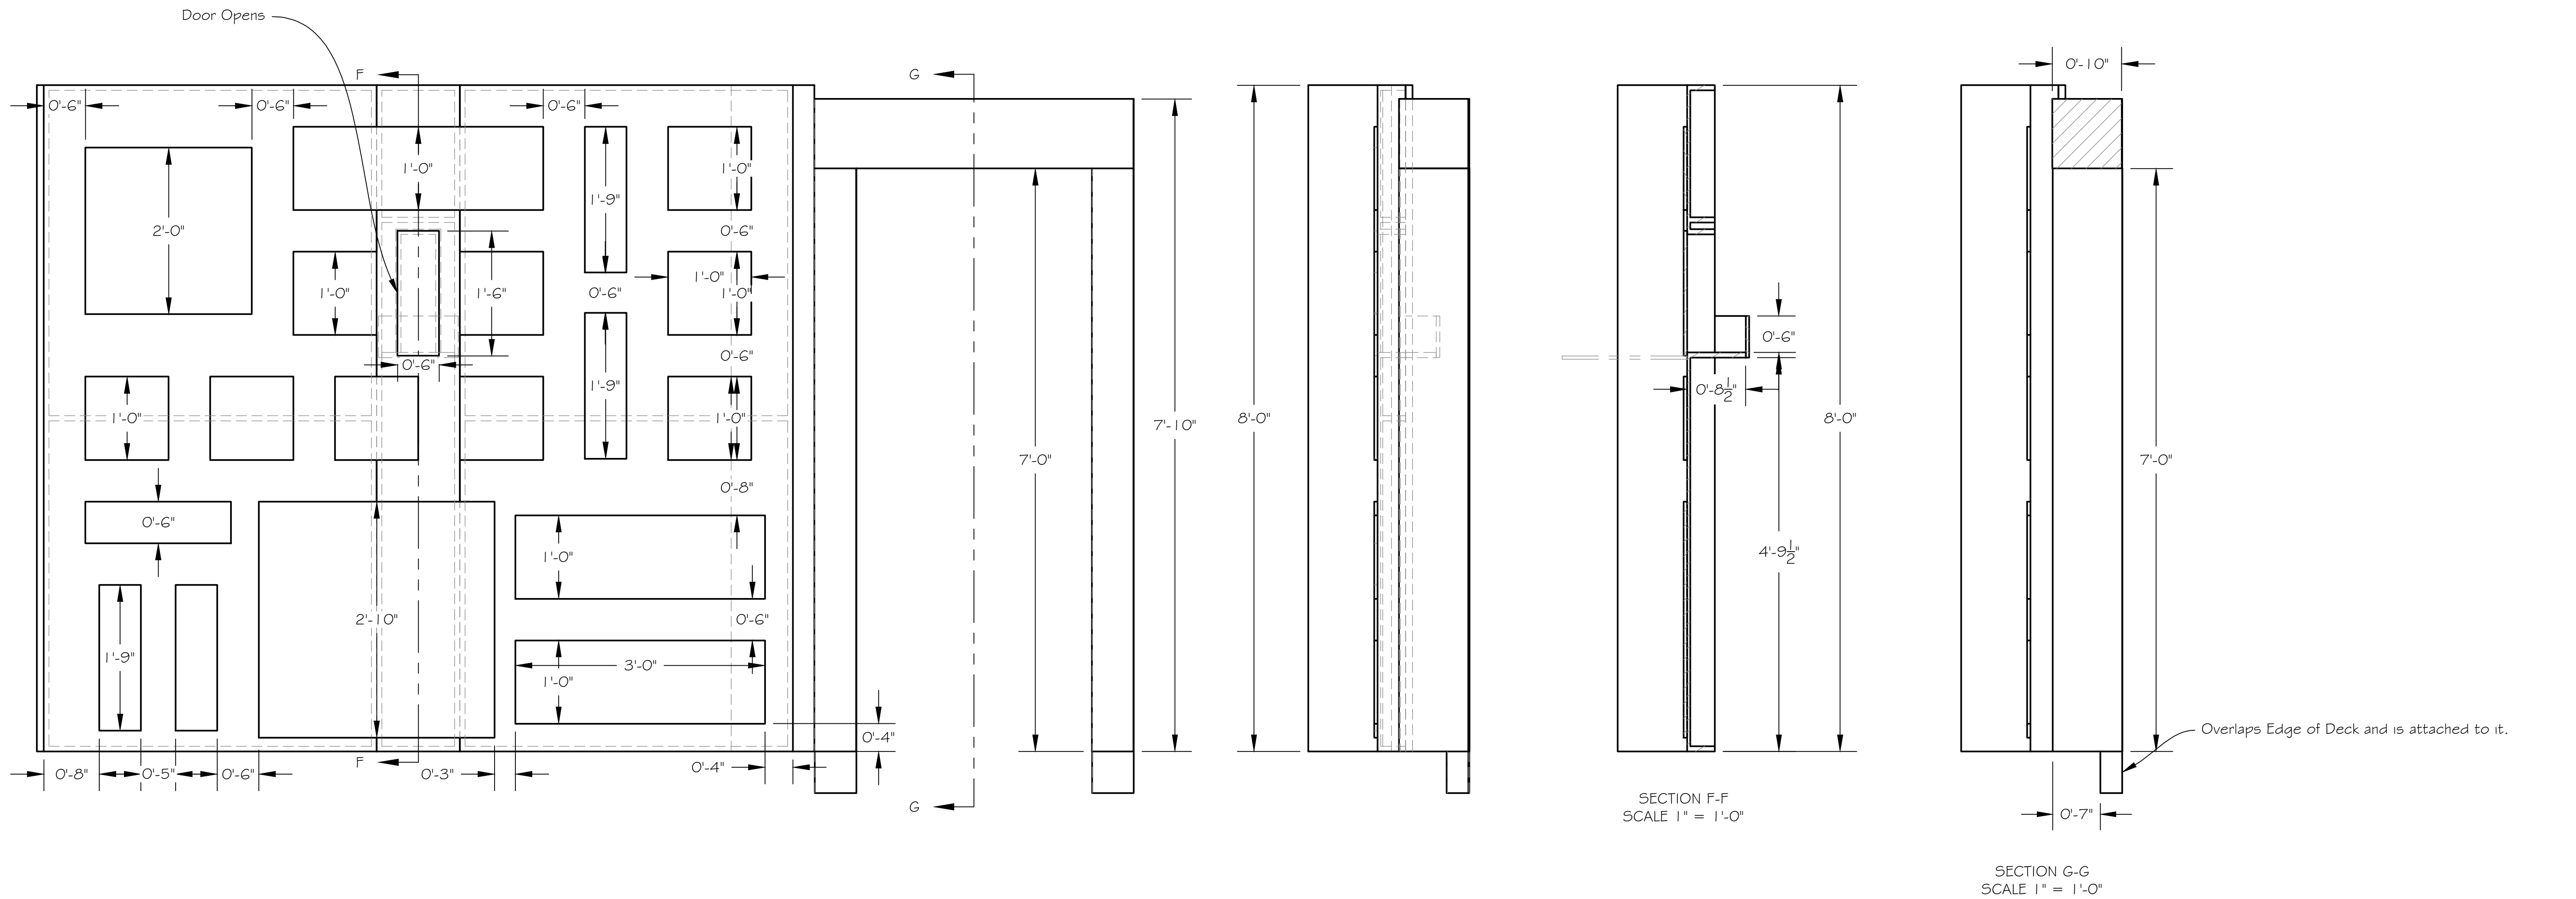

Stage Left Wall
Build 1 of each.
Wall will be painted a light textured color.
Applied Panels (Drawers) are 0.5" thick of a smooth material like MDF. They will be Painted a different color from the Wall itself. A darker color with a light texture.
The attached Portal will be painted a light texture dark color.
Drawer Panel on the wall will open. The Door will hinge at the bottom and open from the top. Sink the hinges as much as possible into the panel so it is not obviously visible to the audience. Hold the top and side shut with magnets. The opening behind the door that opens will include a shelf and a backing to prevent items on the shelf from falling off behind the wall.
Paint the shelf, shelf backing and edges of opening same color as Door.

The Memo
Greenhouse Theatre - Upstairs
Stage Left Wall and Portal

Director
Bryan Wakefield
Designer
T McClellan
DATE
18 January 2019
SCALE:
1"=1'-0" (1:12)
DRAWING NUMBER

5
DRAWING DATA