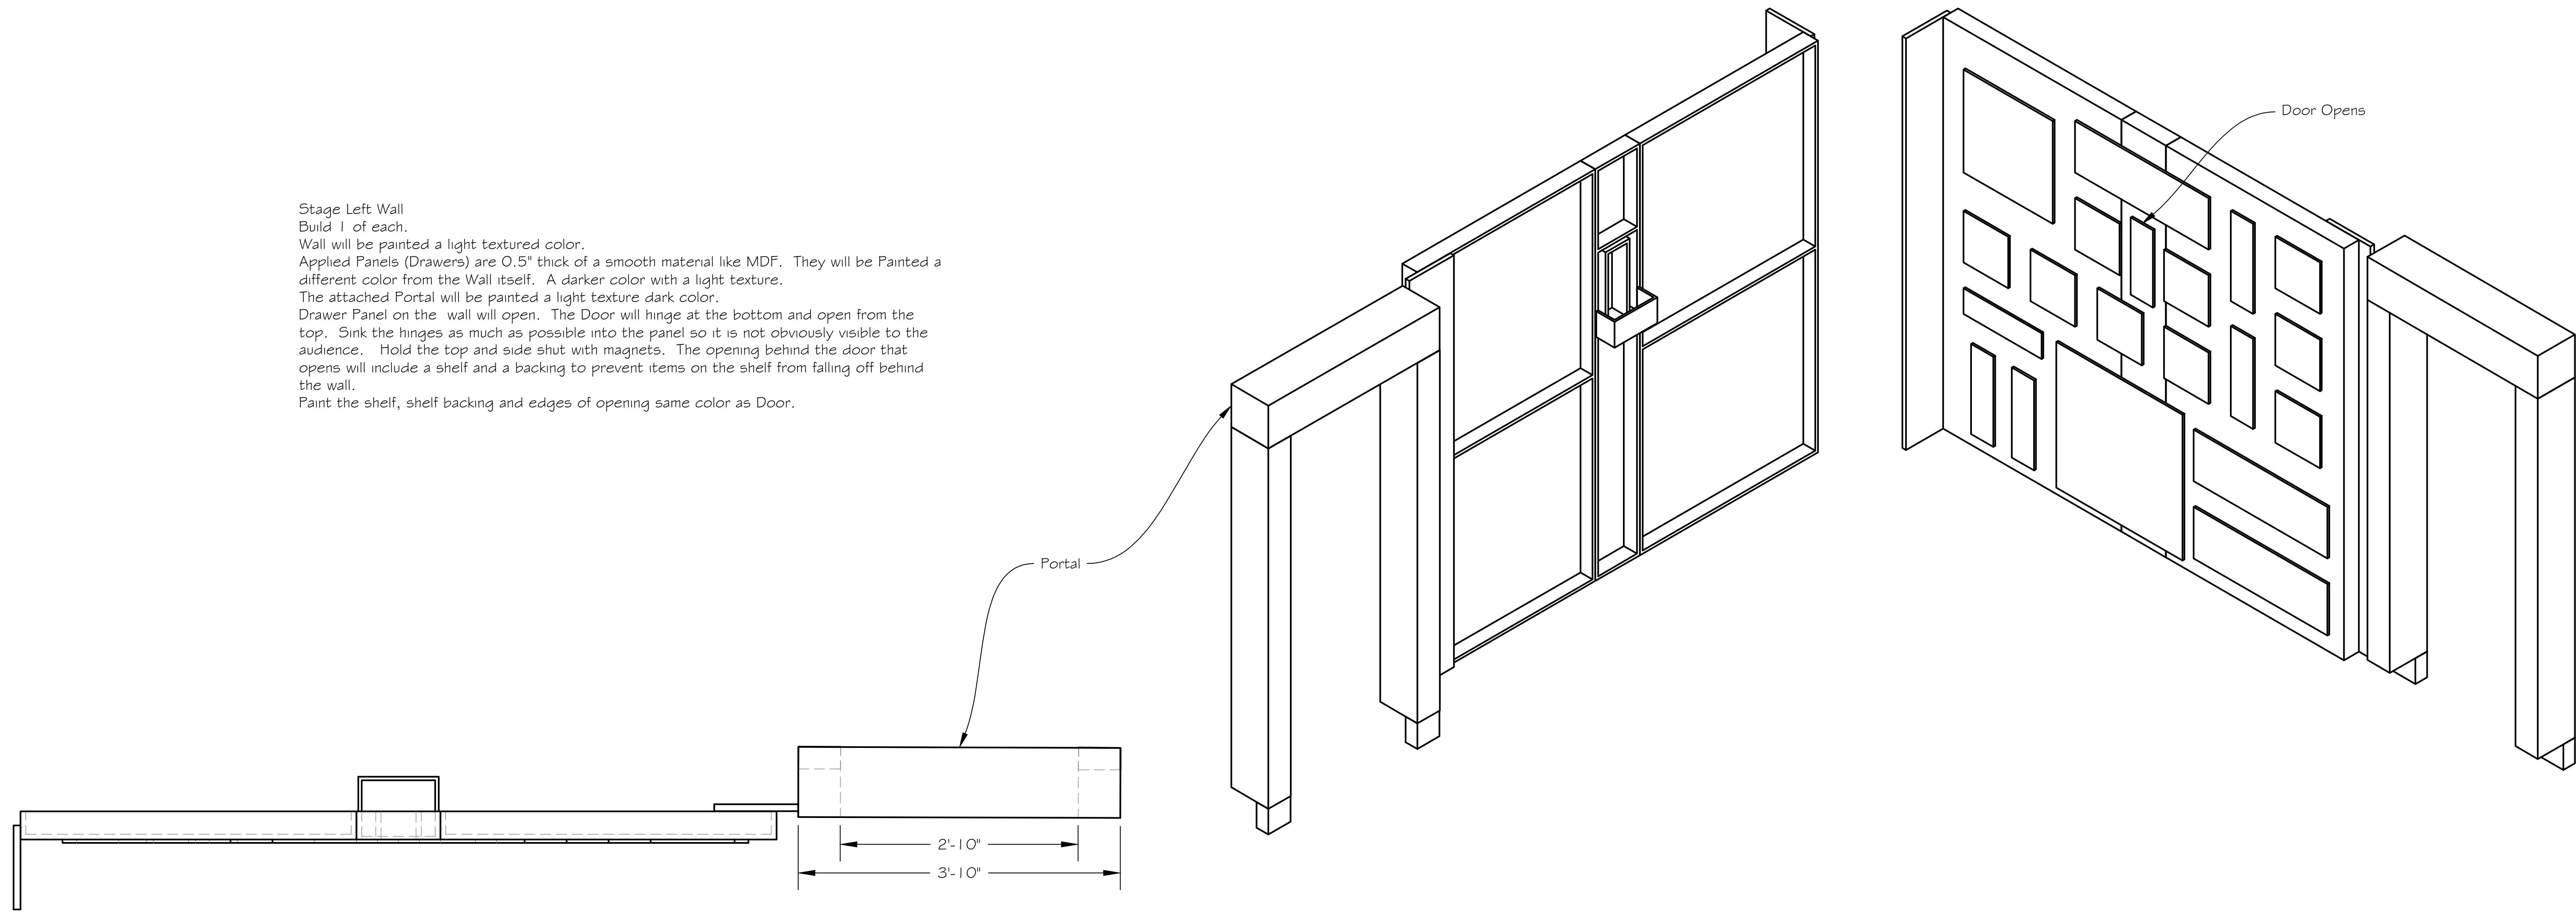

Stage Left Wall
Build 1 of each.
Wall will be painted a light textured color.
Applied Panels (Drawers) are 0.5" thick of a smooth material like MDF. They will be Painted a different color from the Wall itself. A darker color with a light texture.
The attached Portal will be painted a light texture dark color.
Drawer Panel on the wall will open. The Door will hinge at the bottom and open from the top. Sink the hinges as much as possible into the panel so it is not obviously visible to the audience. Hold the top and side shut with magnets. The opening behind the door that opens will include a shelf and a backing to prevent items on the shelf from falling off behind the wall.
Paint the shelf, shelf backing and edges of opening same color as Door.

The Memo
Greenhouse Theatre - Upstairs
Stage Left Wall and Portal

Director
Bryan Wakefield
Designer
T McClellan
DATE
18 January 2019
SCALE:
1"=1'-0" (1:12)
DRAWING NUMBER

5
DRAWING DATA