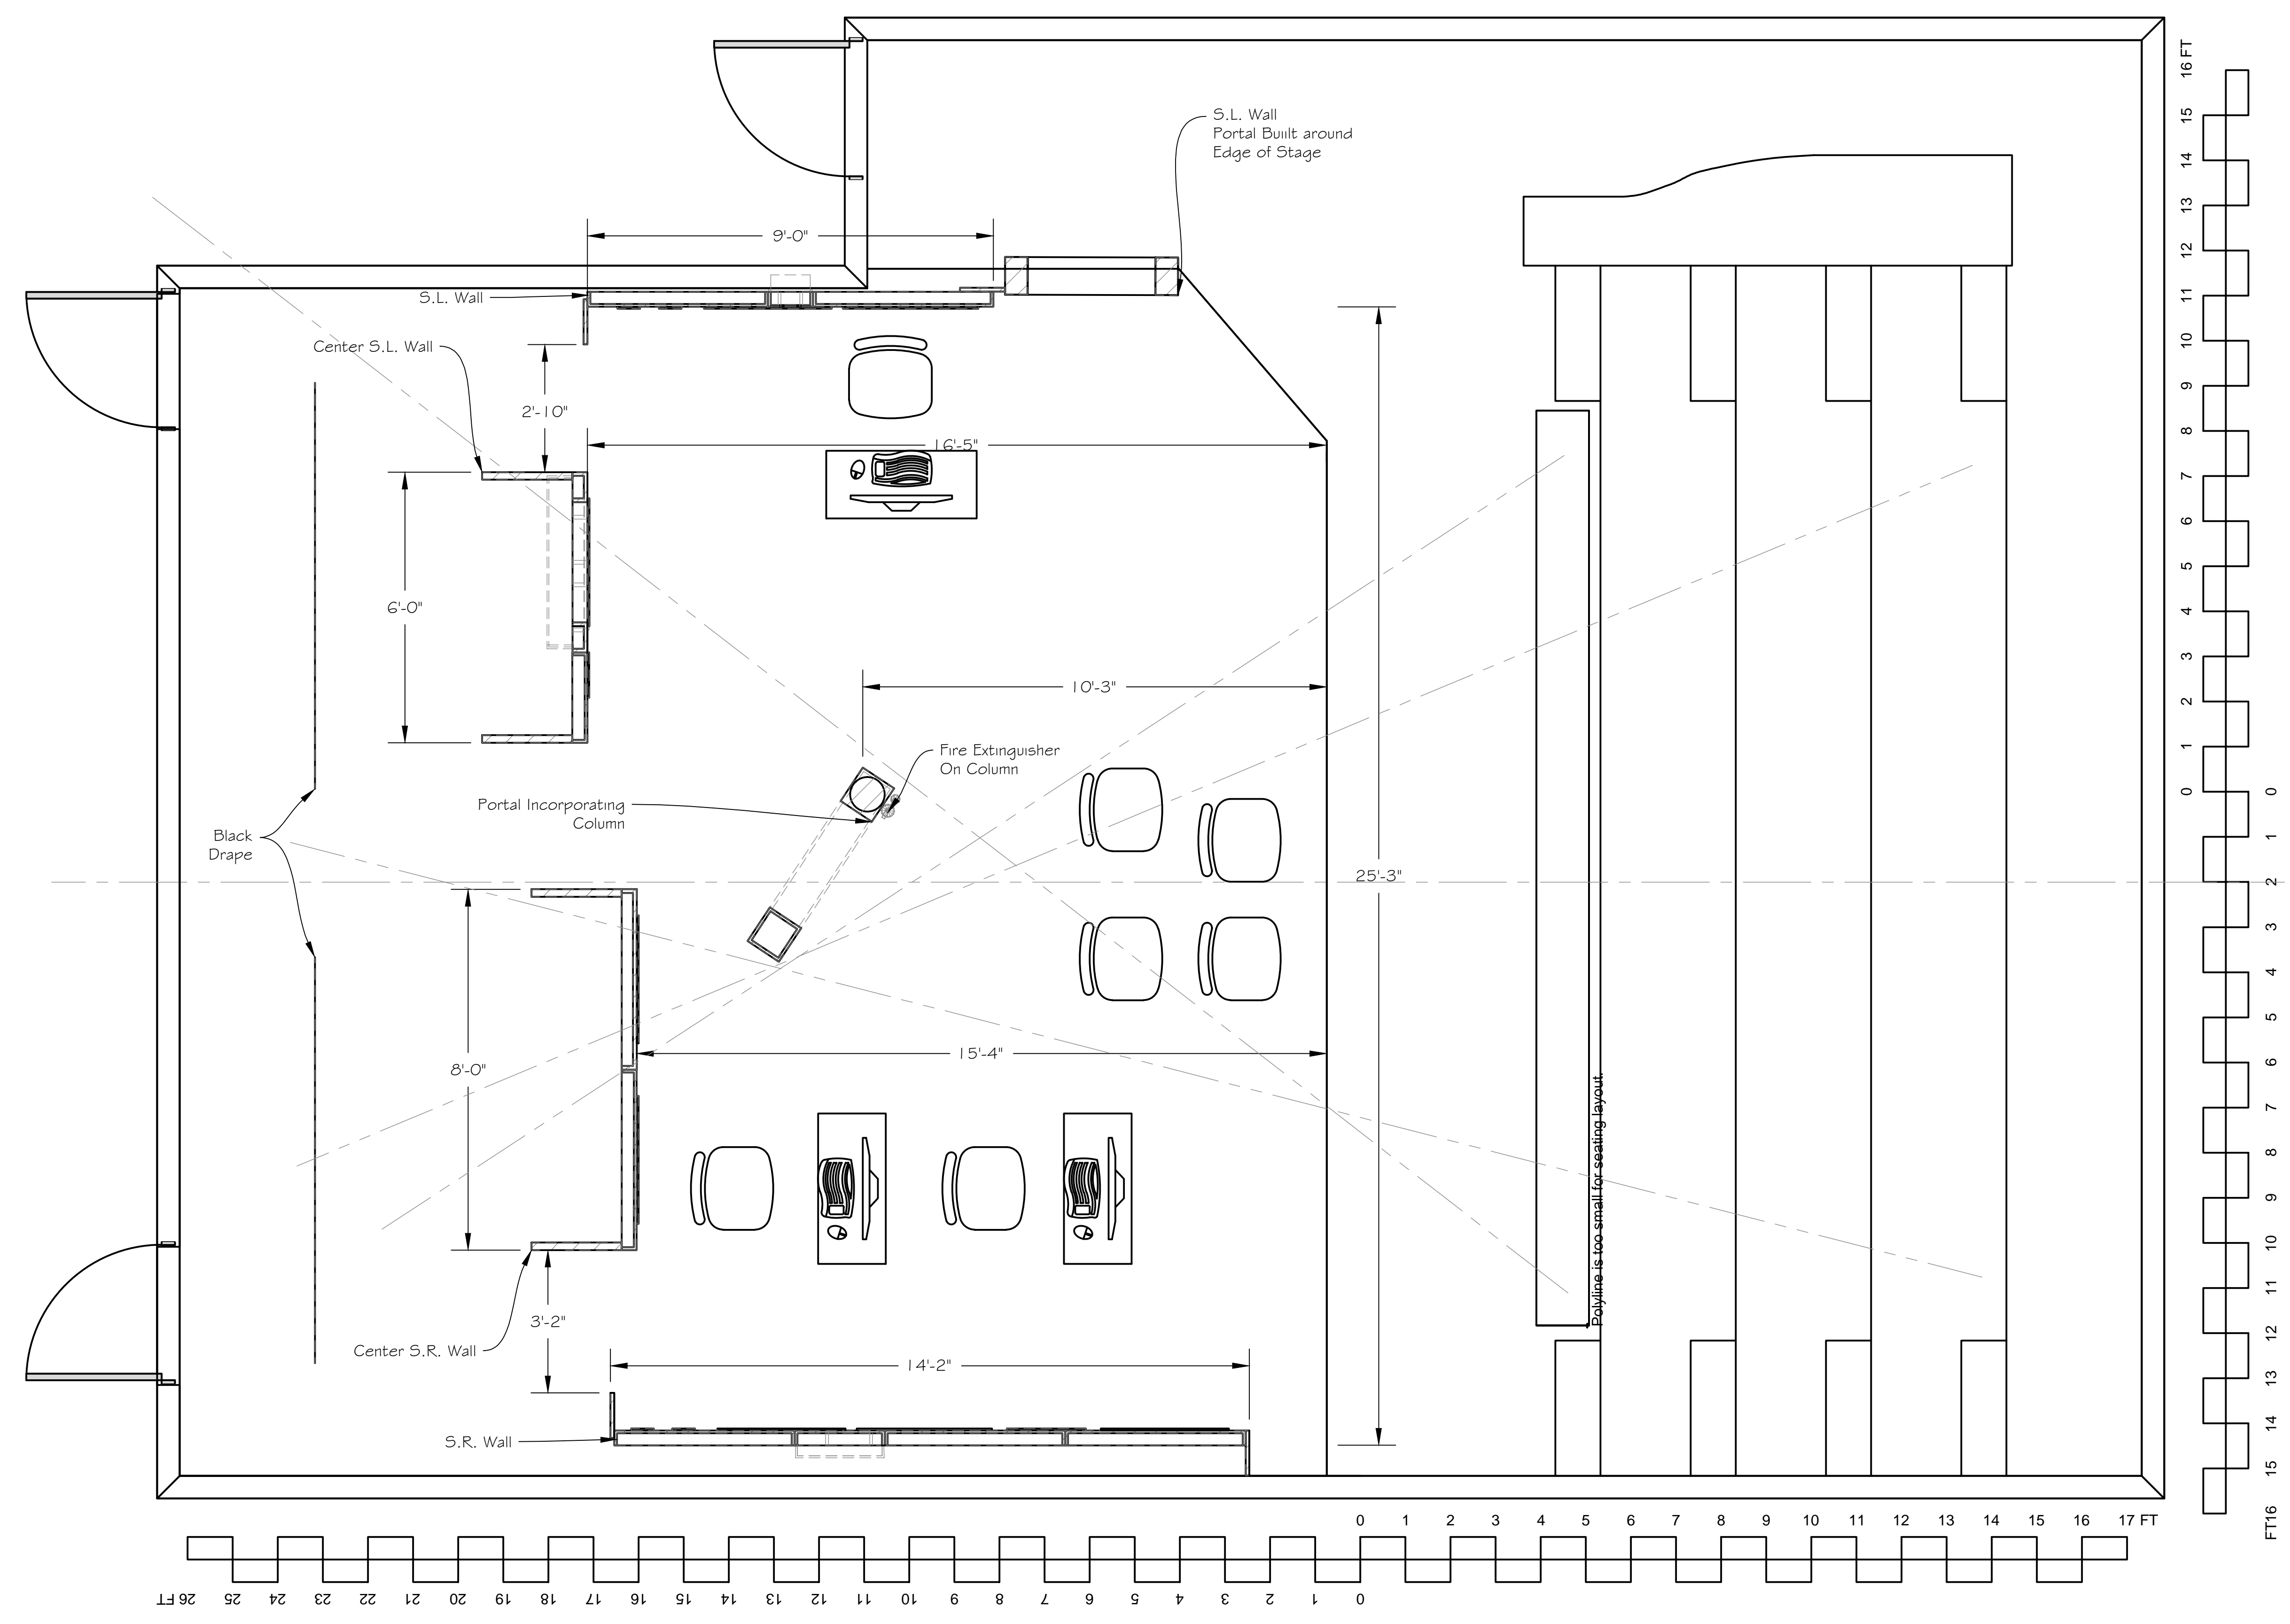

The Memo
Greenhouse Theatre - Upstairs
Plan-3A

Director	Bryan Wakefield
Designer	T McClellan
DATE	29 March 2019
SCALE:	1/2"=1'-0"
DRAWING NUMBER	1
DRAWING DATA