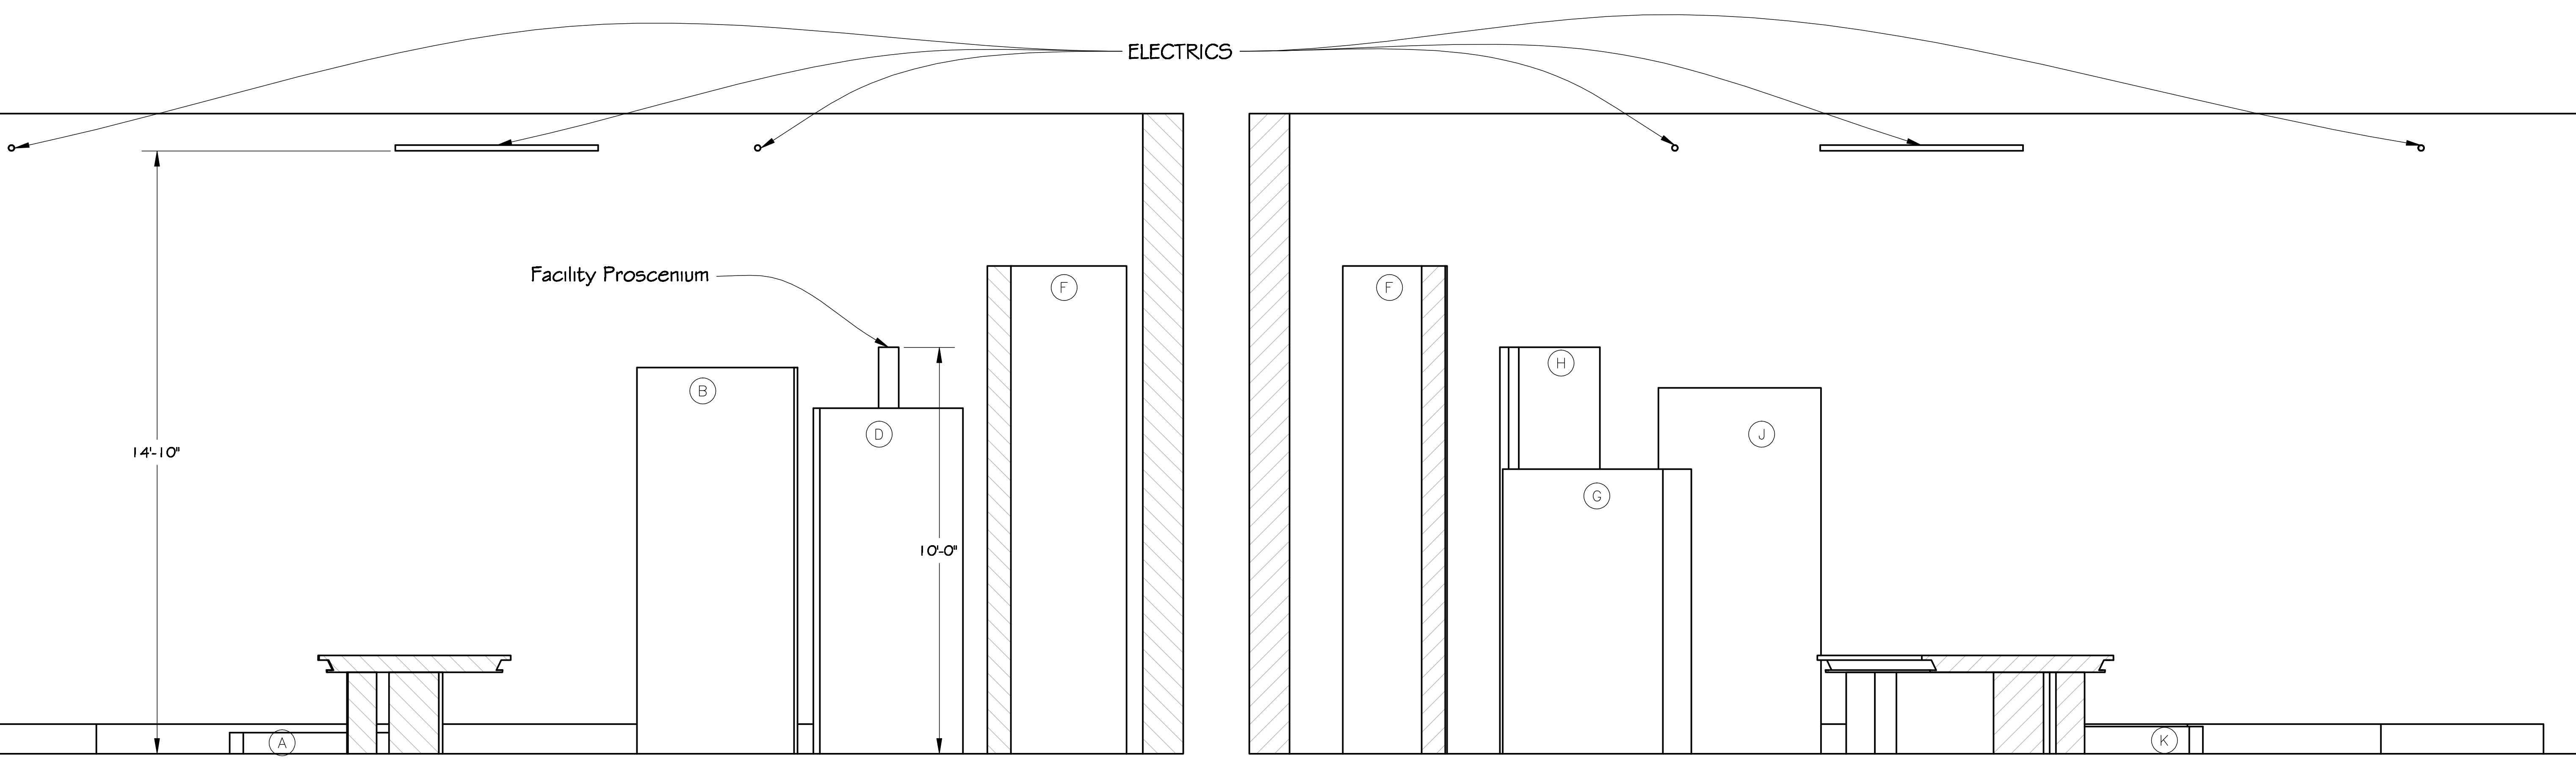

Revisions:

CENTER SECTION LOOKING S.R.

CENTER SECTION LOOKING S.L.