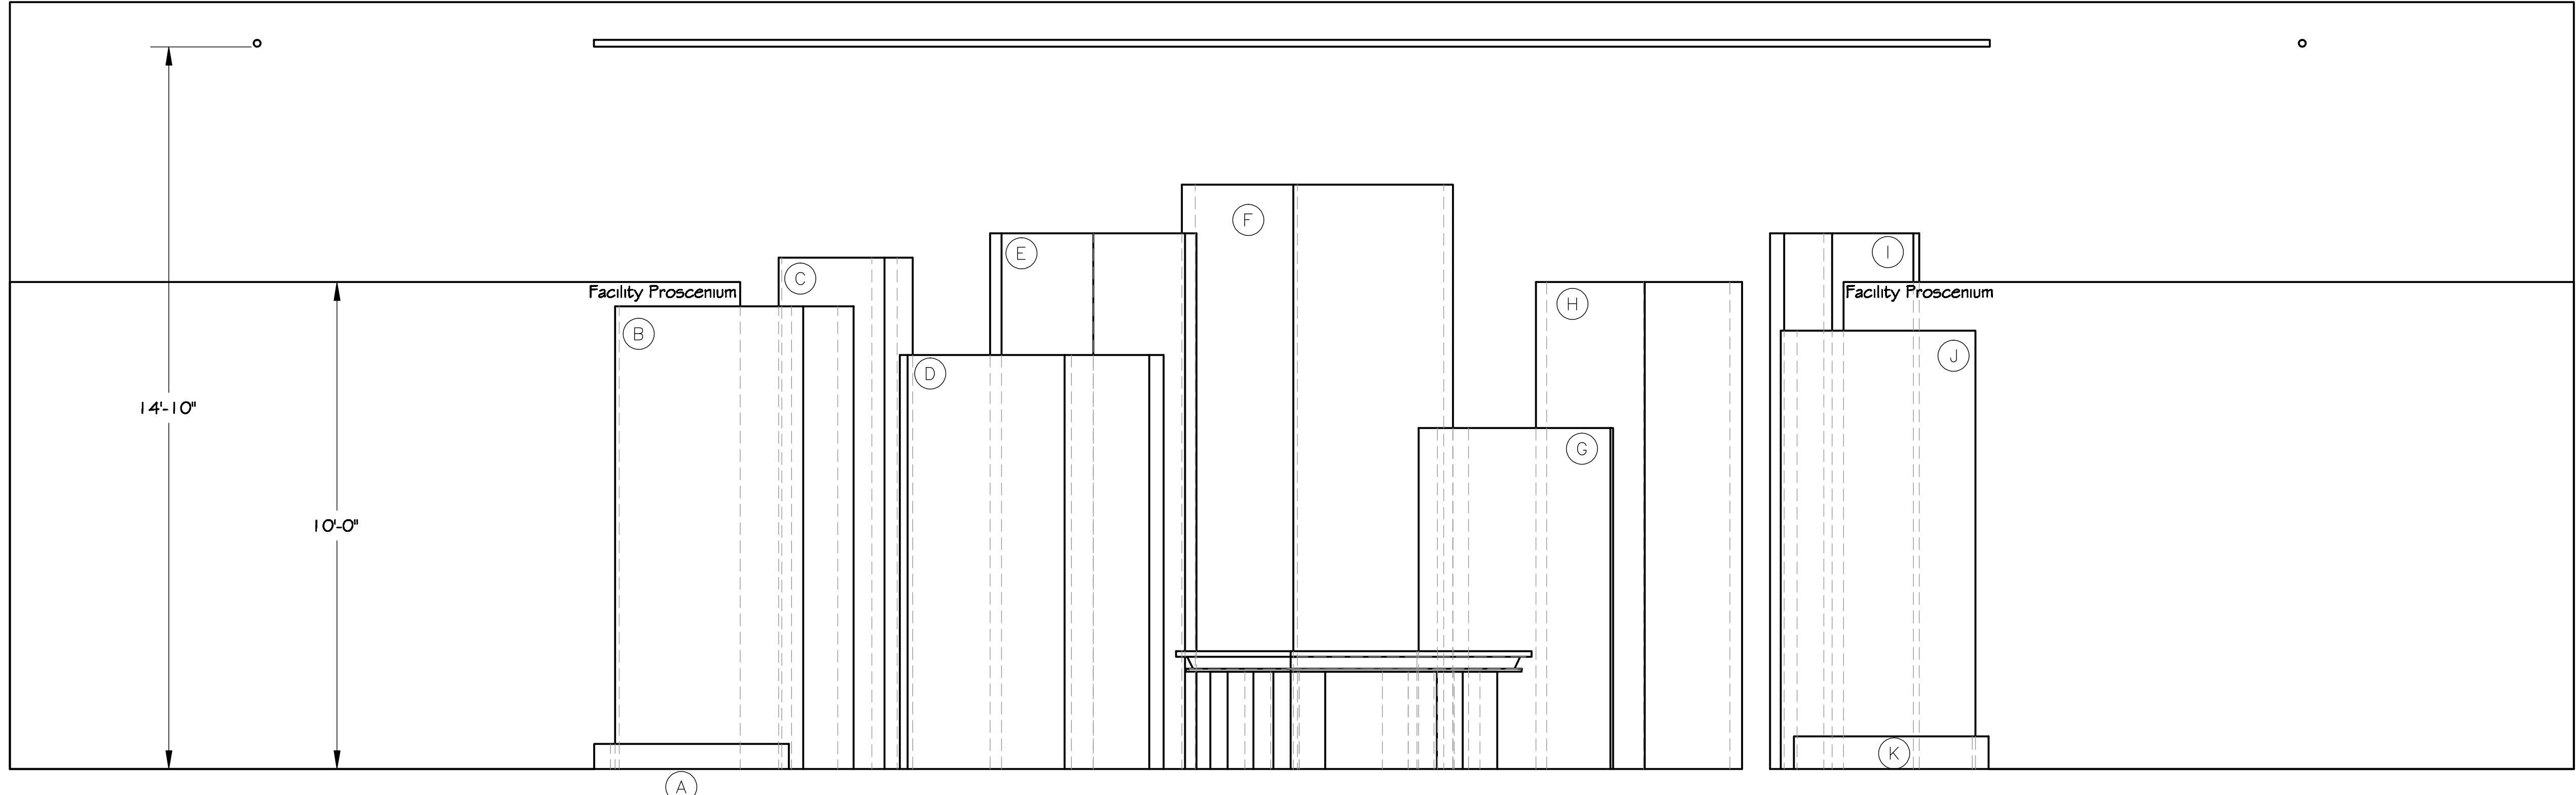

La Costa Theatre - Chicago
The $30,000 Bequest
Views: Front & Section

Organic Theatre Company

Director
Alexander Gelman
DRAWN BY
TJM
DATE
10 March 2008
SCALE:
1/2" = 1'-0"
DRAWING NUMBER

2
DRAWING DATA