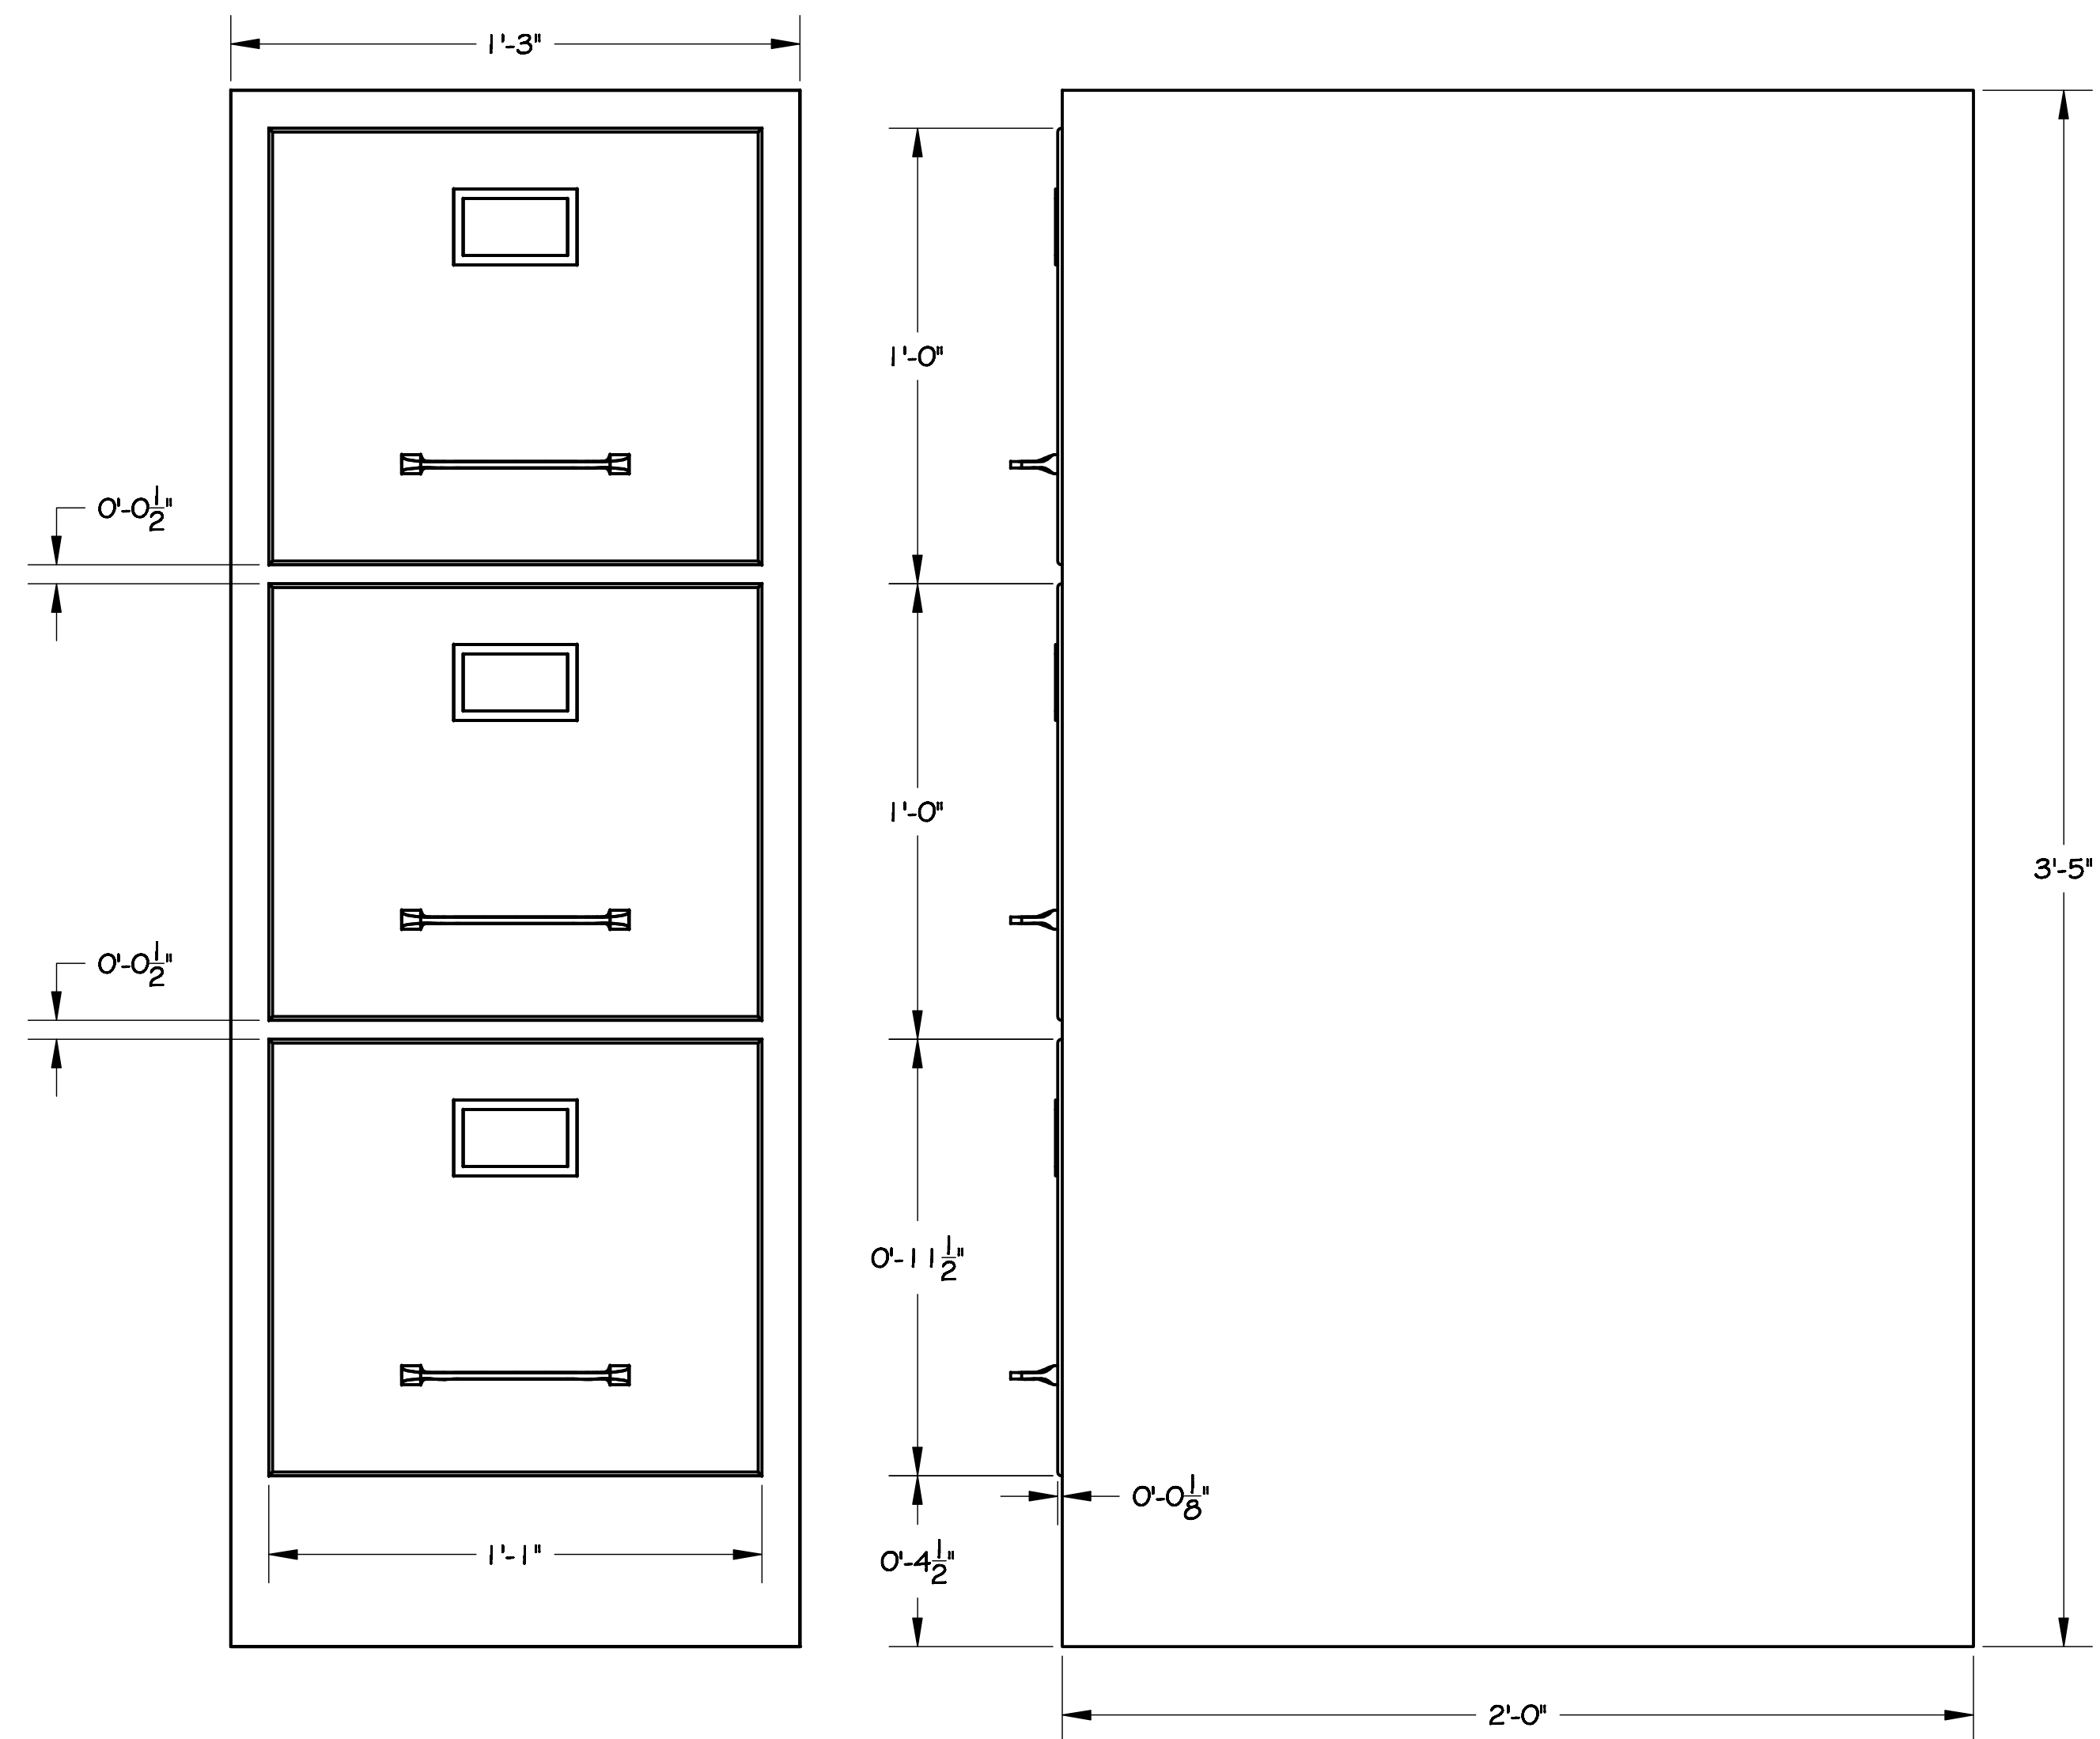

Revisions:

Ruth Page Center for the Arts - Chicago
Man With Bags
File Cabinet

Organic Theatre Company

Director
Alexander Golan
DRAWN BY
TIM
DATE
6 March 2007
SCALE:
3" = 1'-0"

DRAWING NUMBER
5

DRAWING DATA