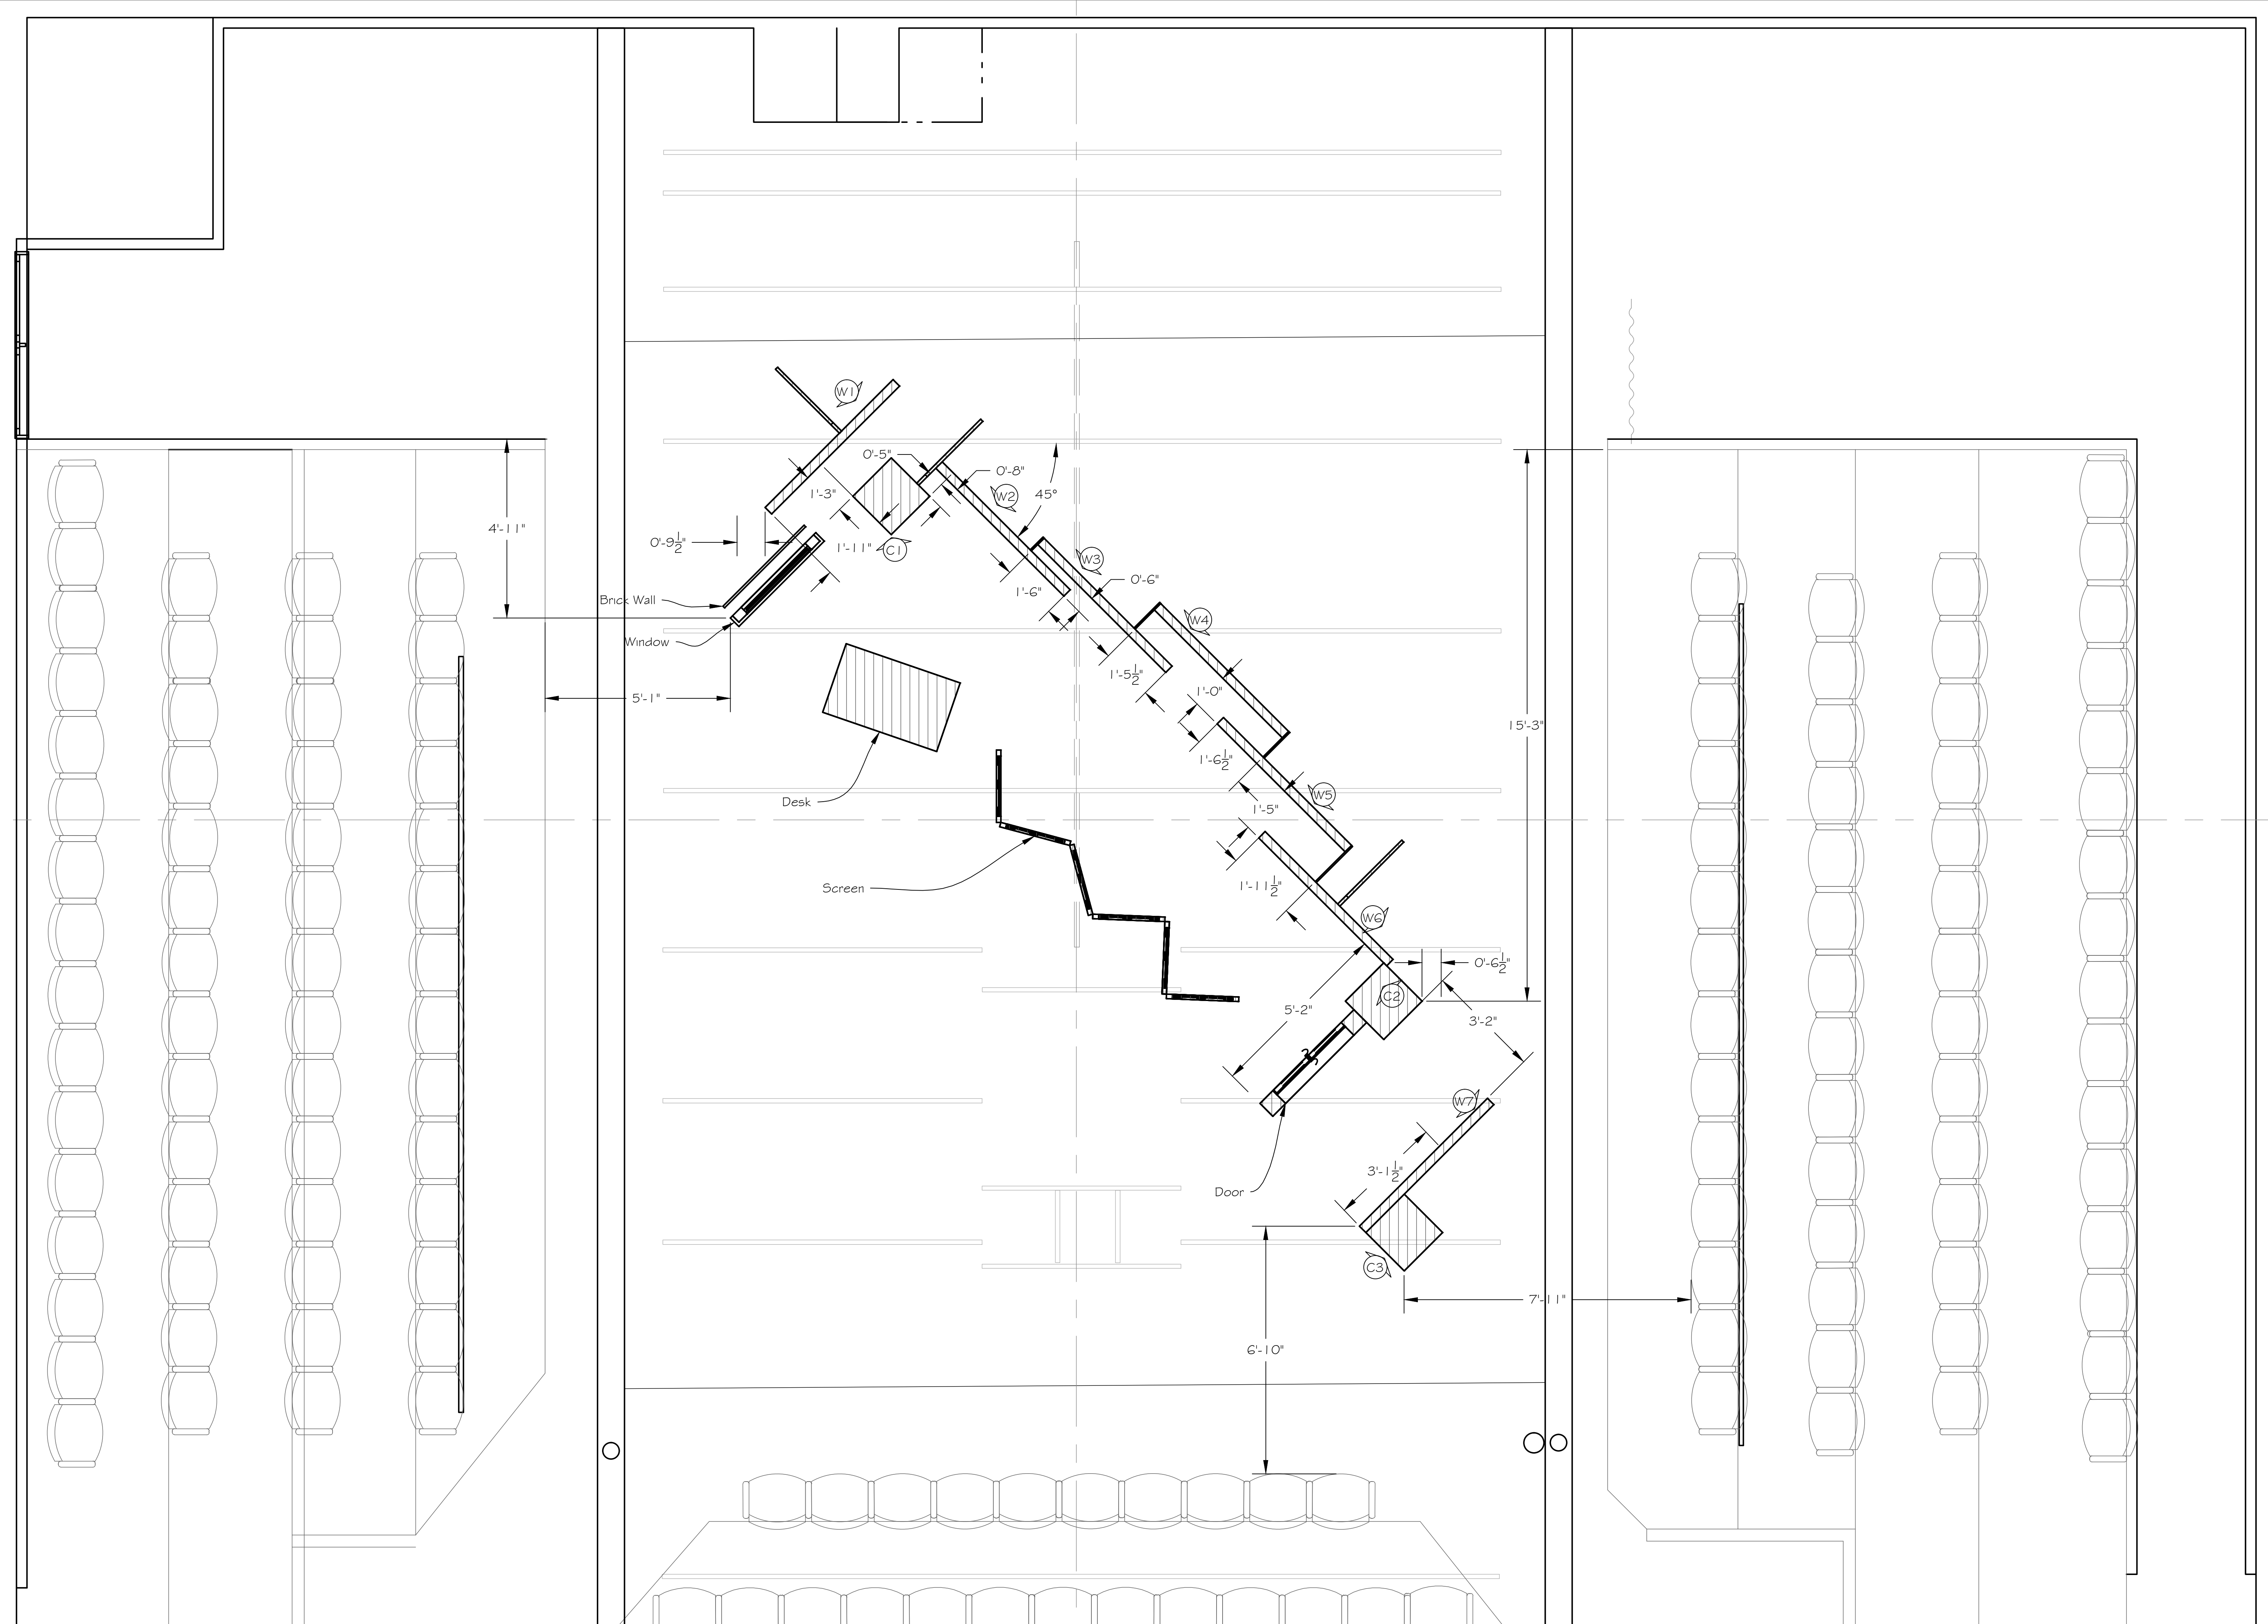

Revisions:

Upstairs Theatre - Greenhouse - Chicago
Bartleby the Scrivner

Plan

Organic
Theatre
Company

Director Alexander Gelman
DRAWN BY TLM
DATE 4 March 2008
SCALE: 1/2" = 1'-0"
DRAWING NUMBER 1B
DRAWING DATA