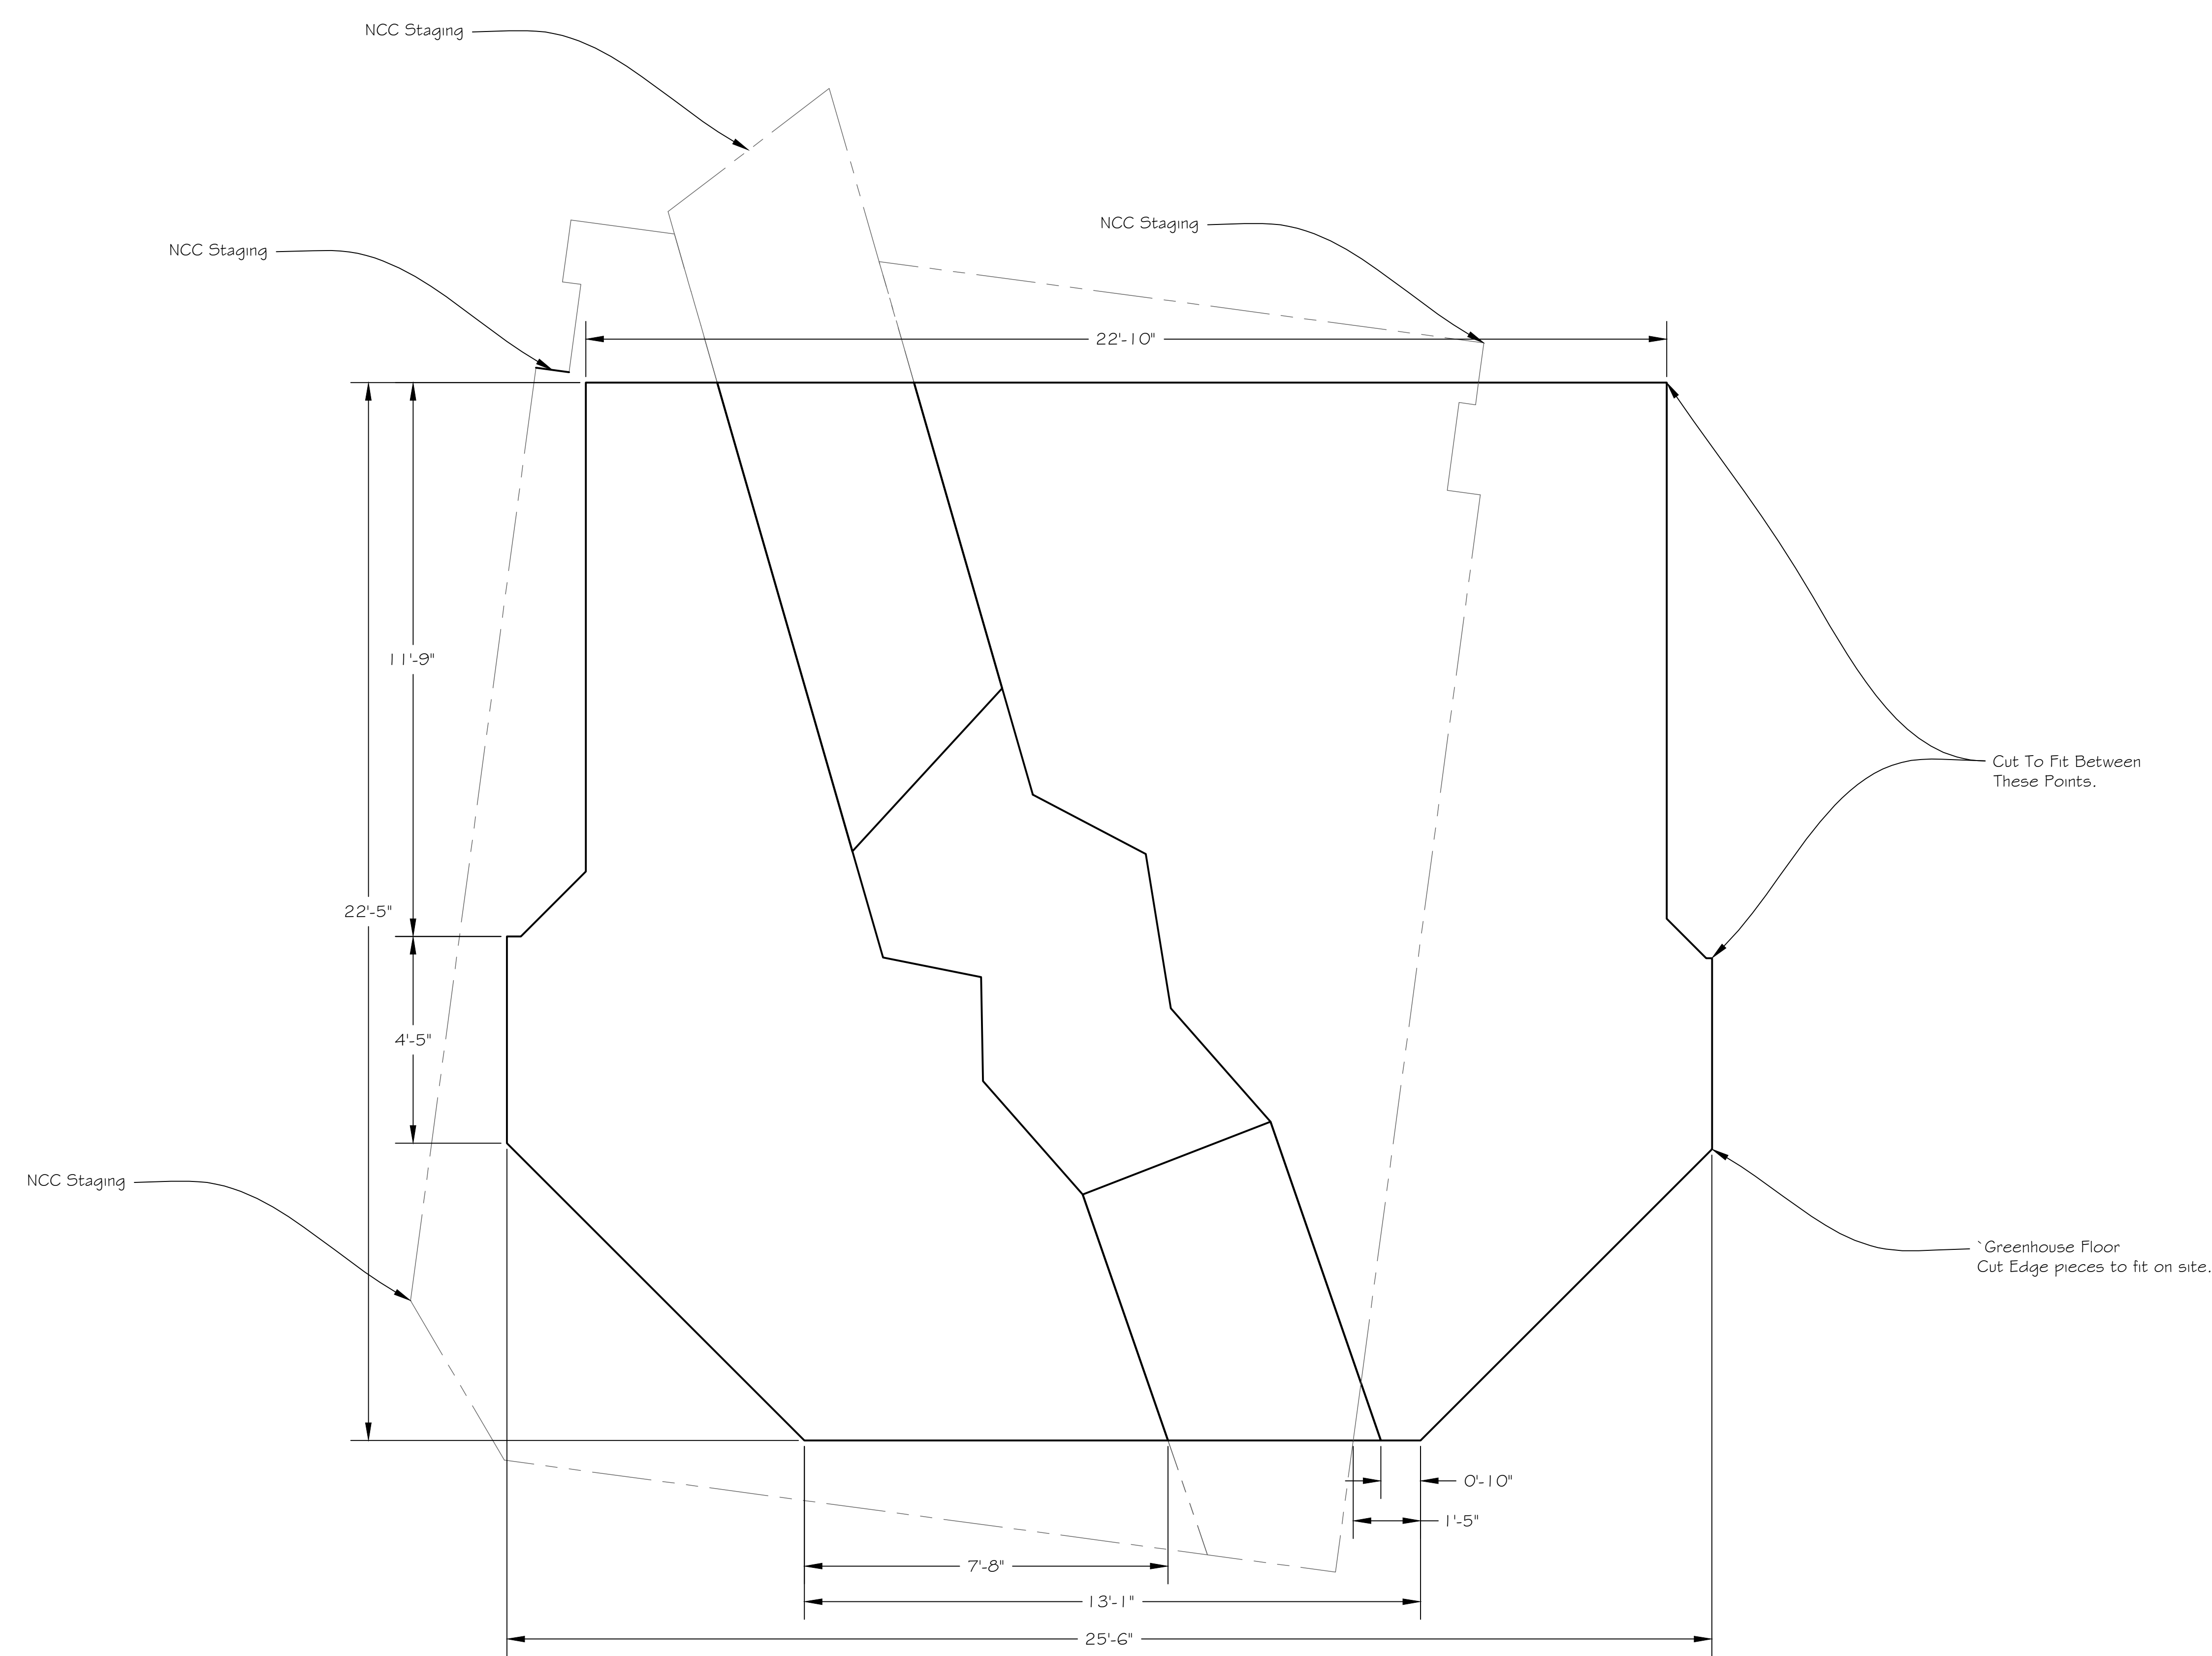

Caligula
Greenhouse Theatre - Downstairs
Flooring - NCC and Greenhouse Overlaid.

ACCOUNT EXECUTIVE
DRAWN BY T McClellan
DATE 22 March 2014
SCALE: 1/2" = 1'-0"
DRAWING NUMBER 7G
DRAWING DATA