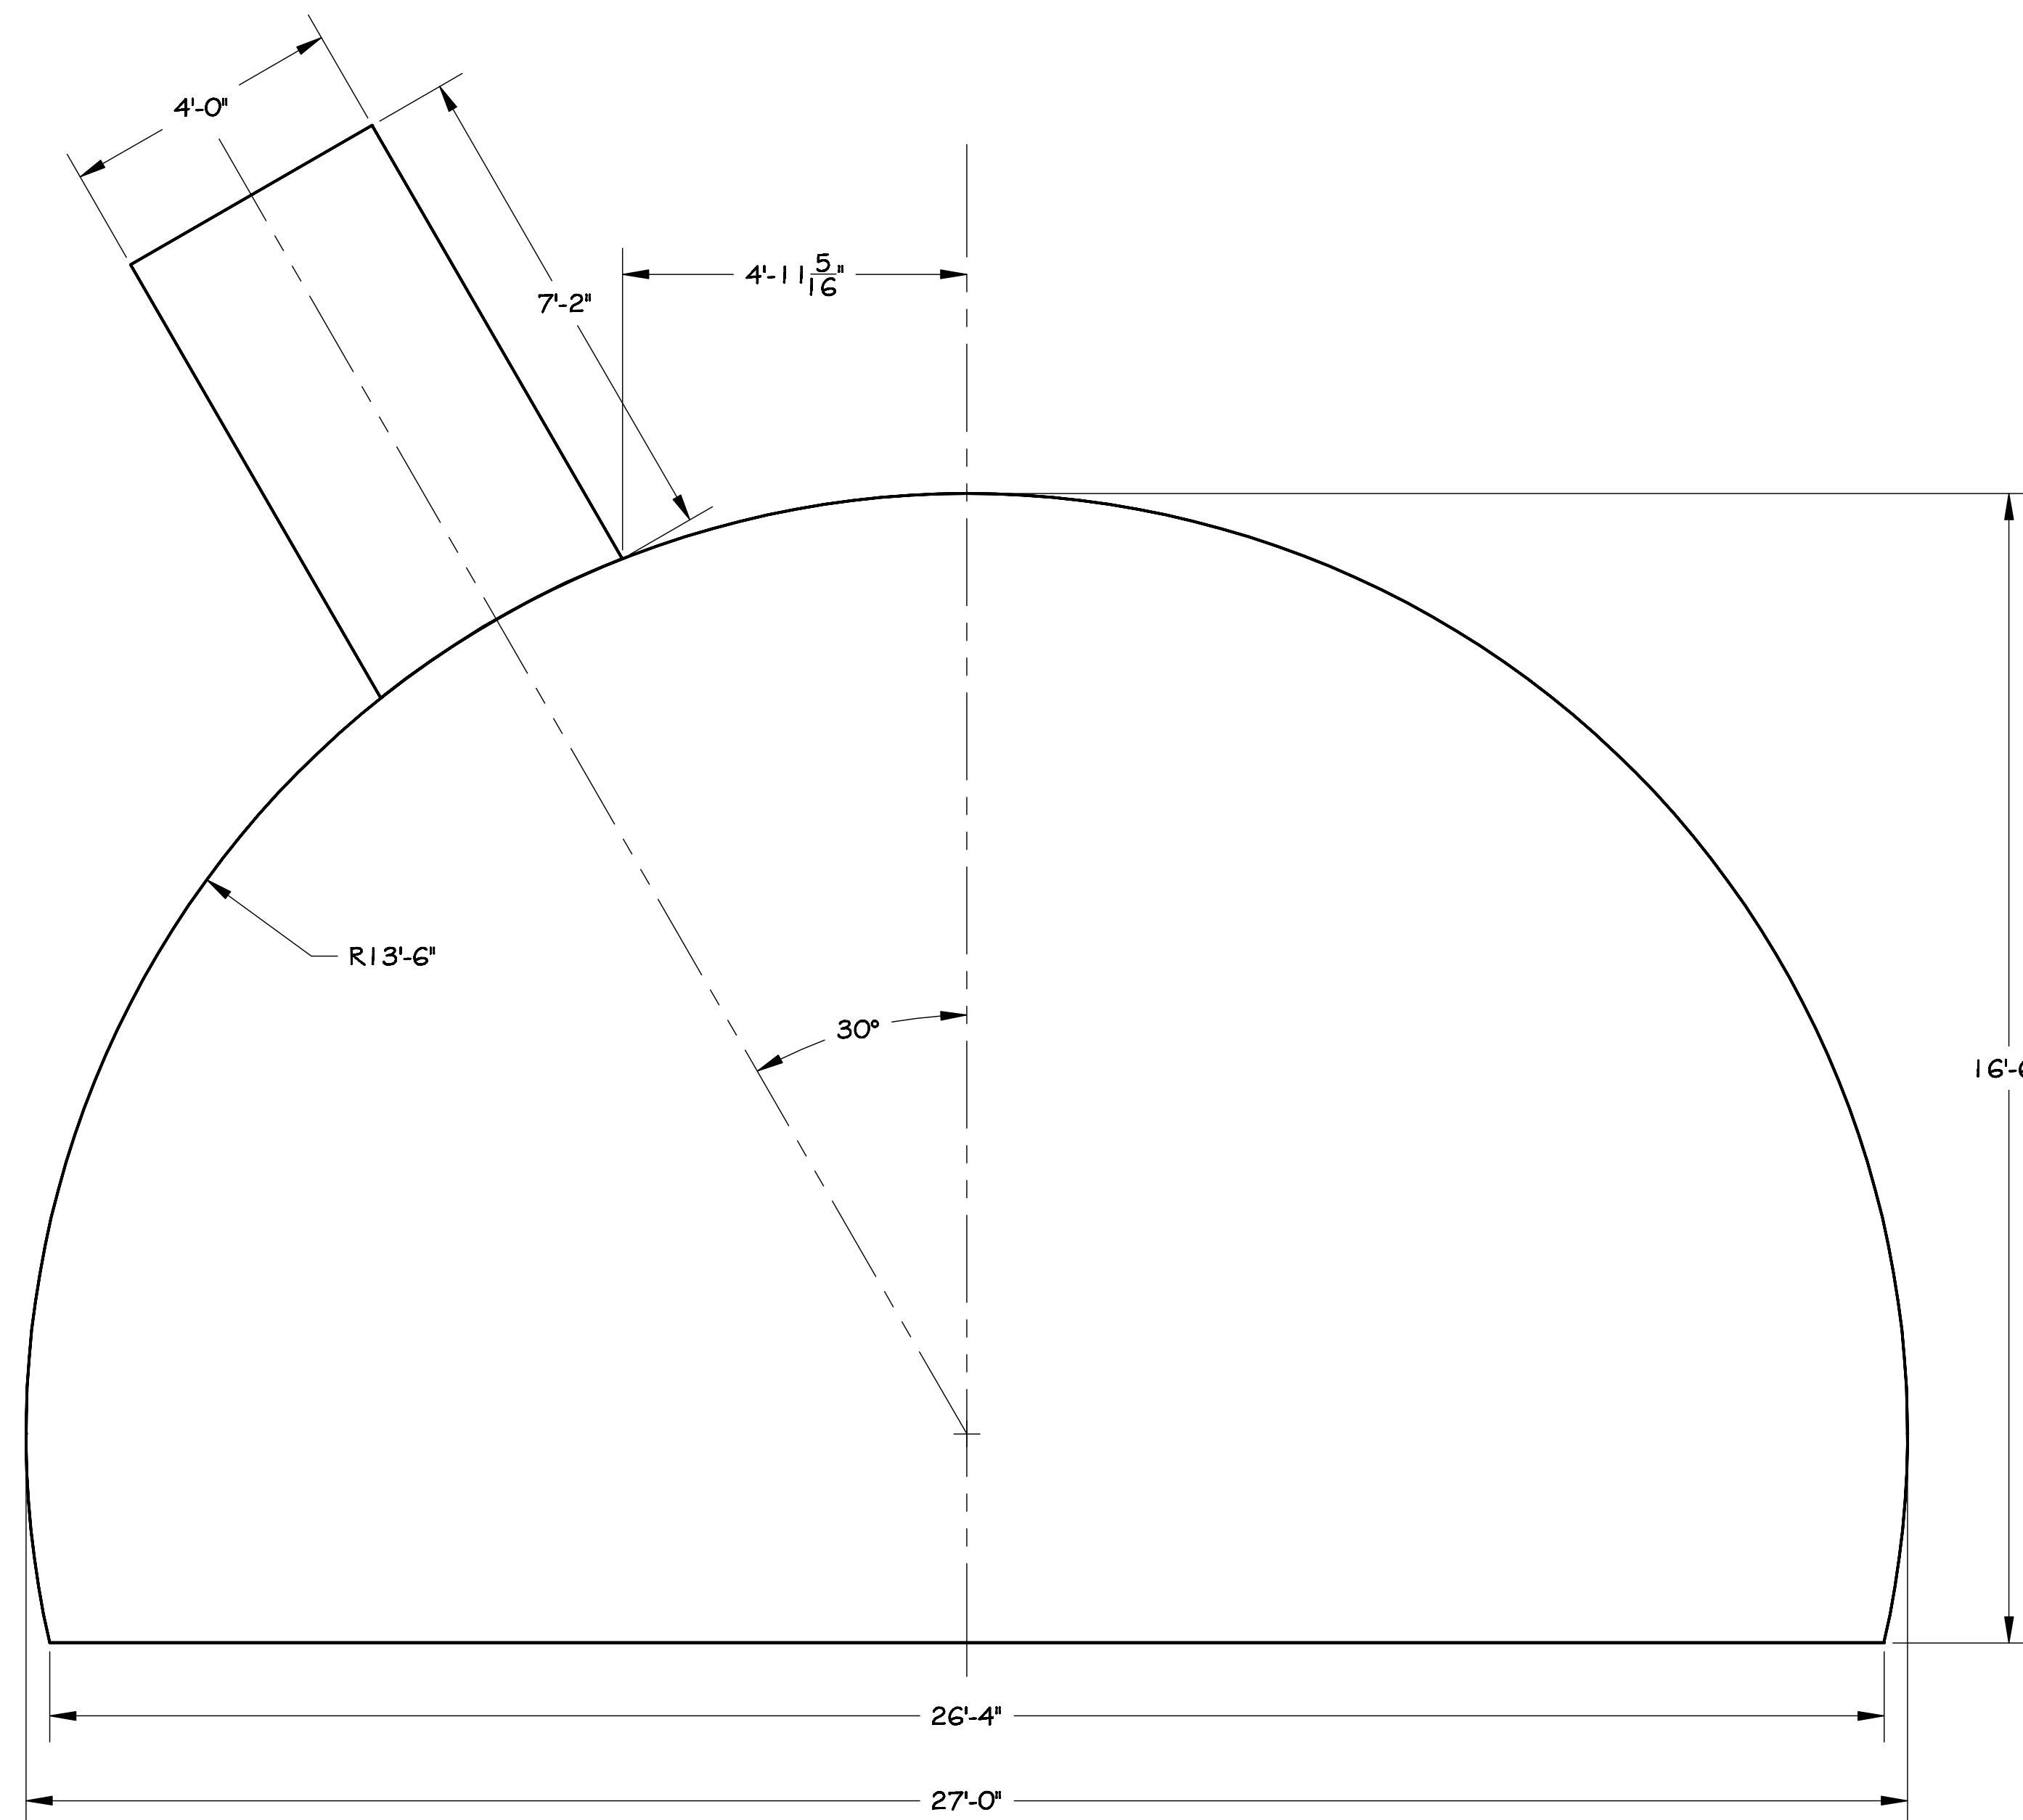

Floor Layout
Scale: 1/2" = 1'-0"

Make from painted vinyl flooring.
Paint and finish back side of vinyl flooring.

Painted with graphic. See Elevation.

Revisions:

Ruth Page Center for the Arts - Chicago
The Dressing Room
Detail: Exit Walls

Organio Theatre Company

Director
Alexander Golman
DRAWN BY
TJM
DATE
15 February 2007
SCALE:
As Noted

DRAWING NUMBER

5

DRAWING DATA