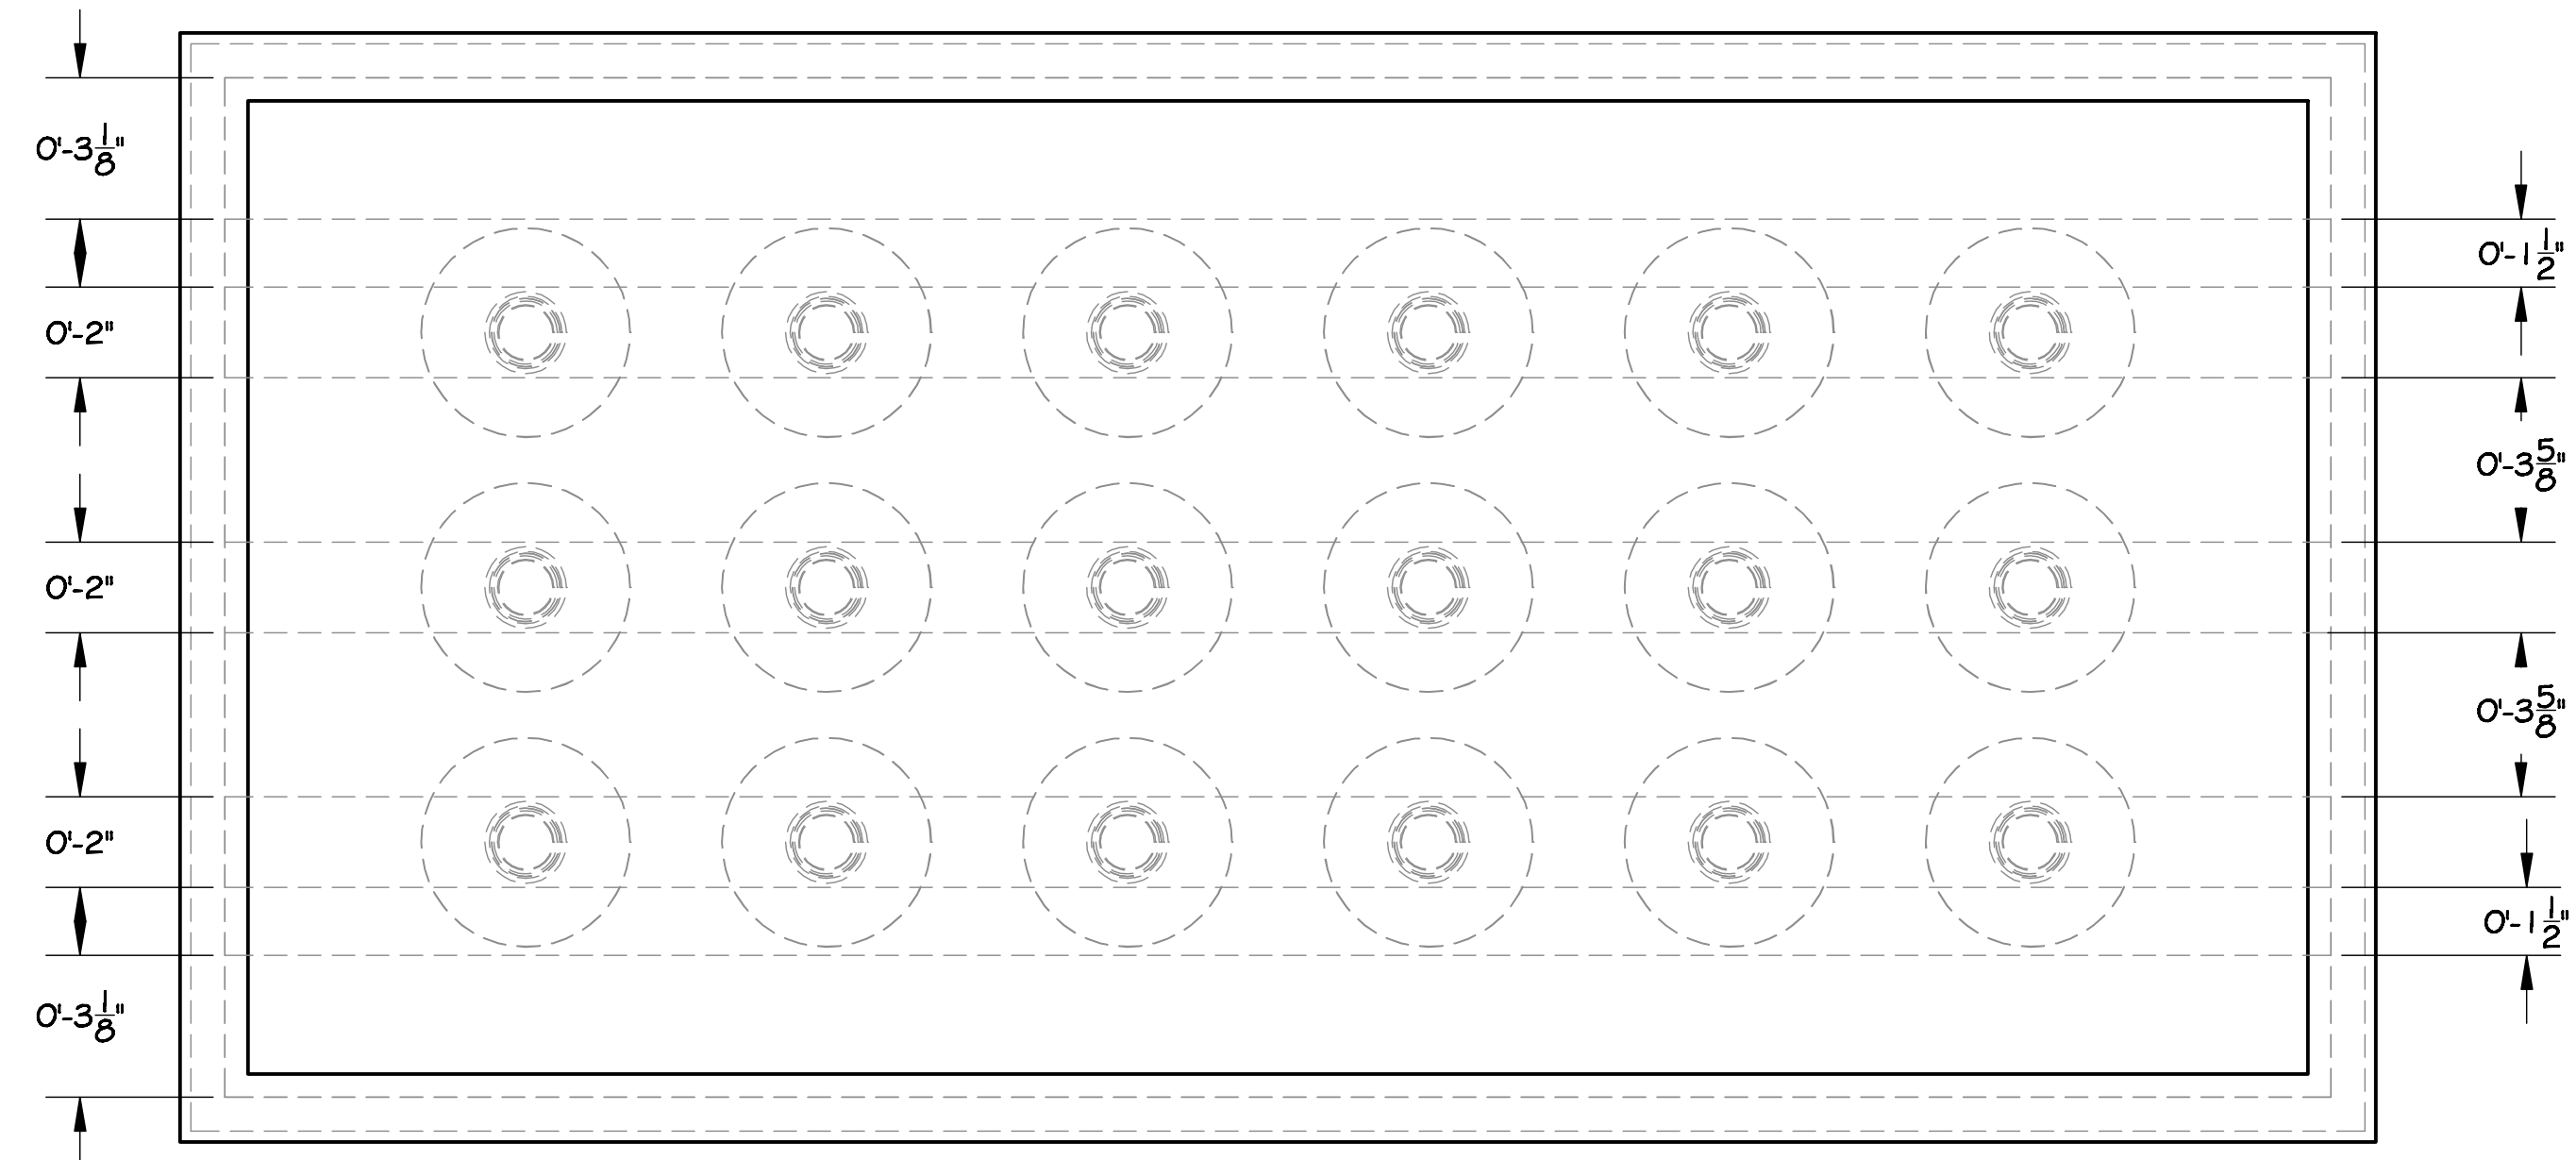

Revisions:

Greenhouse Theatre - Chicago
Bobby Gould in Hell

Overhead Light Fixtures

Organic Theatre Company

Director
Alexander Gahn
DRAWN BY
TJM
DATE
14 May 2009
SCALE:
3" = 1'-0"
DRAWING NUMBER

4

DRAWING DATA