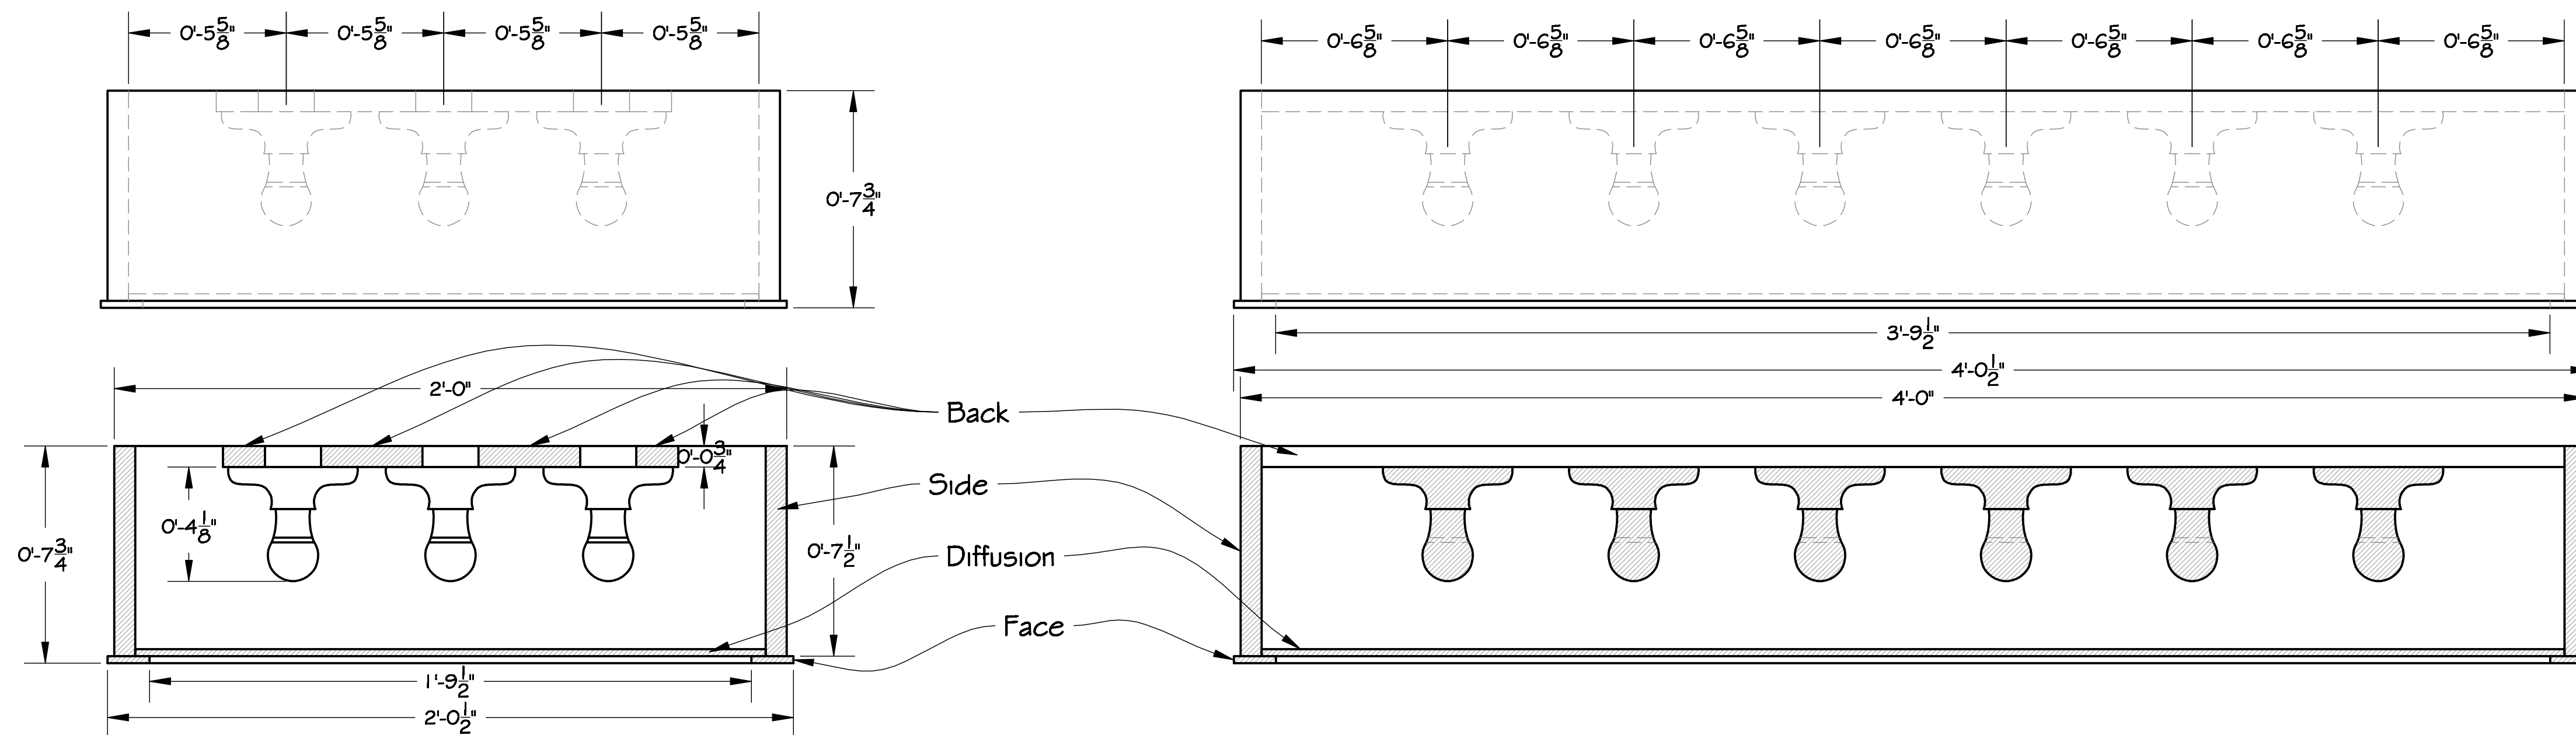

Revisions:

Greenhouse Theatre - Chicago
Bobby Gould in Hell

Overhead Light Fixtures

Organic Theatre Company

Director
Alexander Gahn
DRAWN BY
TJM
DATE
14 May 2009
SCALE:
3" = 1'-0"
DRAWING NUMBER

4

DRAWING DATA