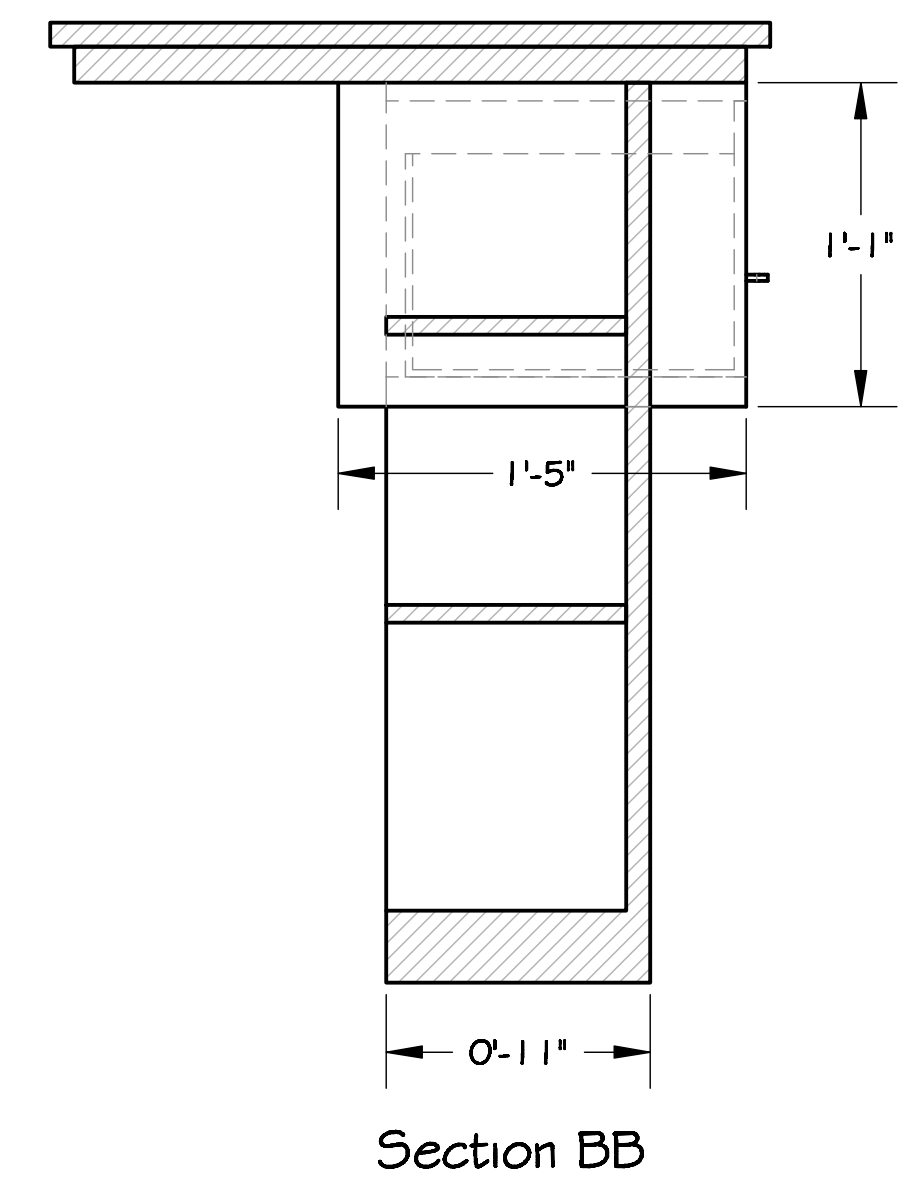

Greenhouse Theatre - Chicago
Sexual Perversity in Chicago
Universal Table-Bar-Desk-File Cabinet Prop

Organic Theatre Company

Director
Alexander Galan
DRAWN BY
TLM
DATE
17 April 2009
SCALE:
1/2"=1'-0"
DRAWING NUMBER
4
DRAWING DATA