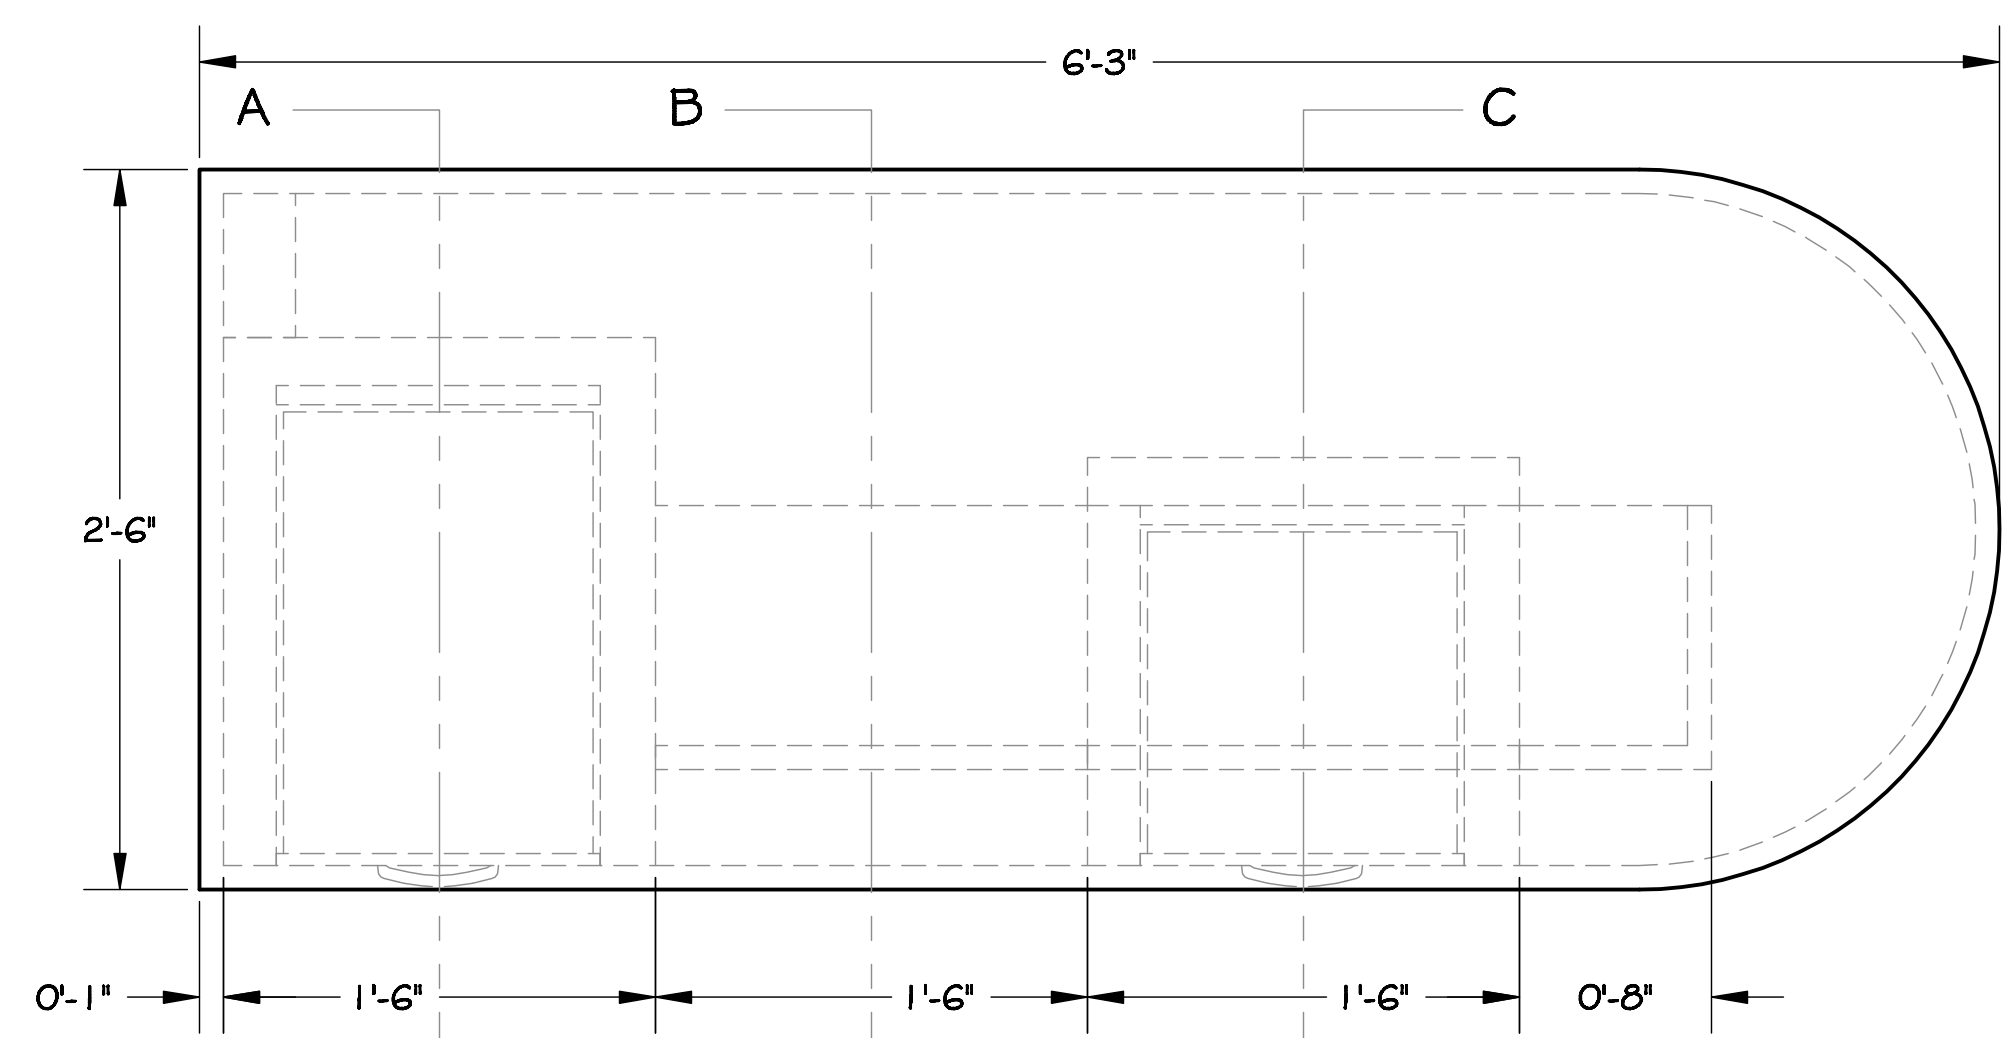

Greenhouse Theatre - Chicago
Sexual Perversity in Chicago
Universal Table-Bar-Desk-File Cabinet Prop

Organic Theatre Company

Director
Alexander Galan
DRAWN BY
TLM
DATE
17 April 2009
SCALE:
1/2"=1'-0"
DRAWING NUMBER
4
DRAWING DATA