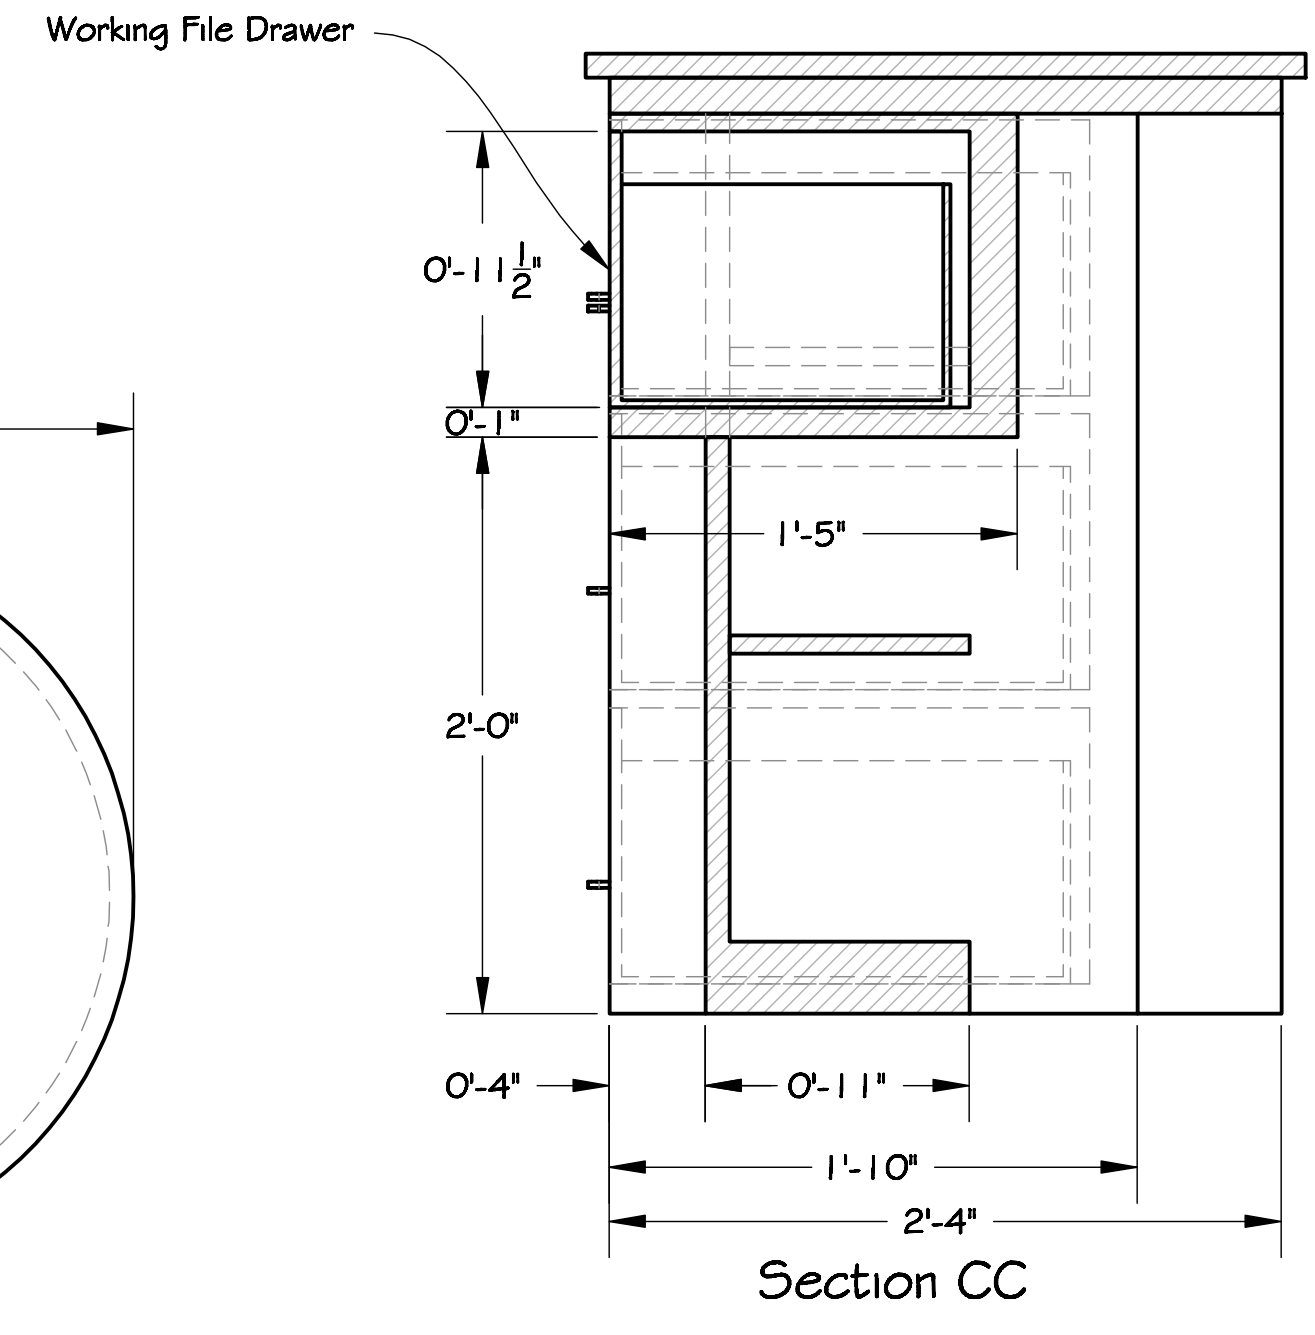

Greenhouse Theatre - Chicago
Sexual Perversity in Chicago
Universal Table-Bar-Desk-File Cabinet Prop

Organic Theatre Company

Director
Alexander Galan
DRAWN BY
TLM
DATE
17 April 2009
SCALE:
1/2"=1'-0"
DRAWING NUMBER
4
DRAWING DATA