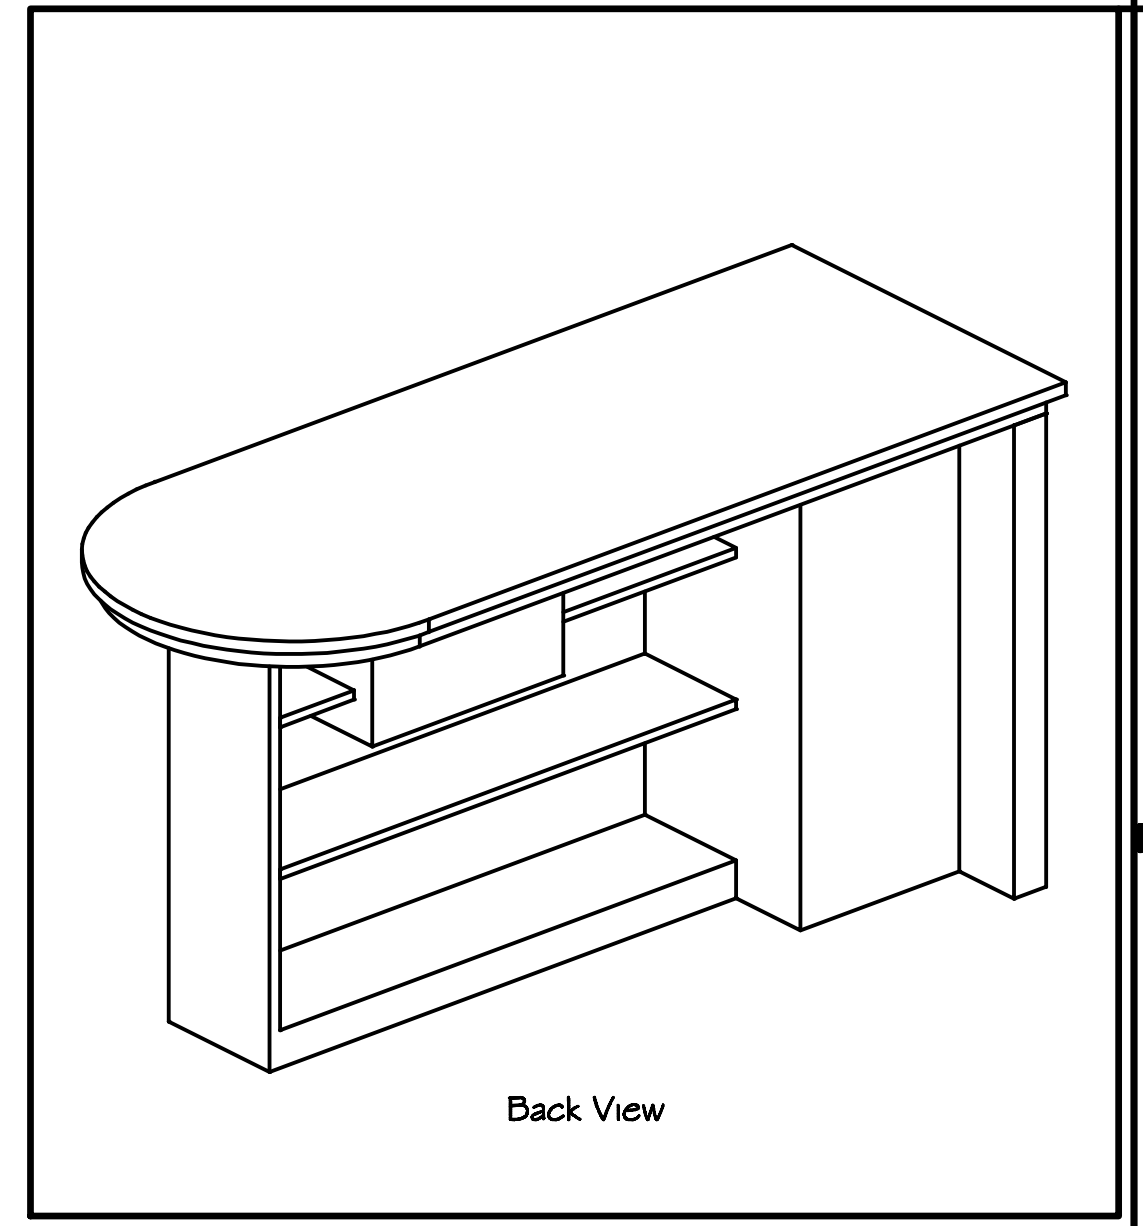

Revisions:

Prop Table-Bar-Desk-Filing Cabinets

Build One

This has 4 file cabinet drawings that need to open/close and hold files.

The back side hides a set of shelves that will hold food and hand props for the show.

If possible the top layers will be laminate covered.

The base will be painted with a gloss paint. Outer Surfaces should not show wood grain. Build outer surfaces from MDF or similar material. Minimize visible screws on downstage and side surfaces.

Back View

Greenhouse Theatre - Chicago
Sexual Perversity in Chicago
Universal Table-Bar-Desk-File Cabinet Prop

Organic Theatre Company

Director
Alexander Galan
DRAWN BY
TLM
DATE
17 April 2009
SCALE:
1/2"=1'-0"
DRAWING NUMBER
4
DRAWING DATA