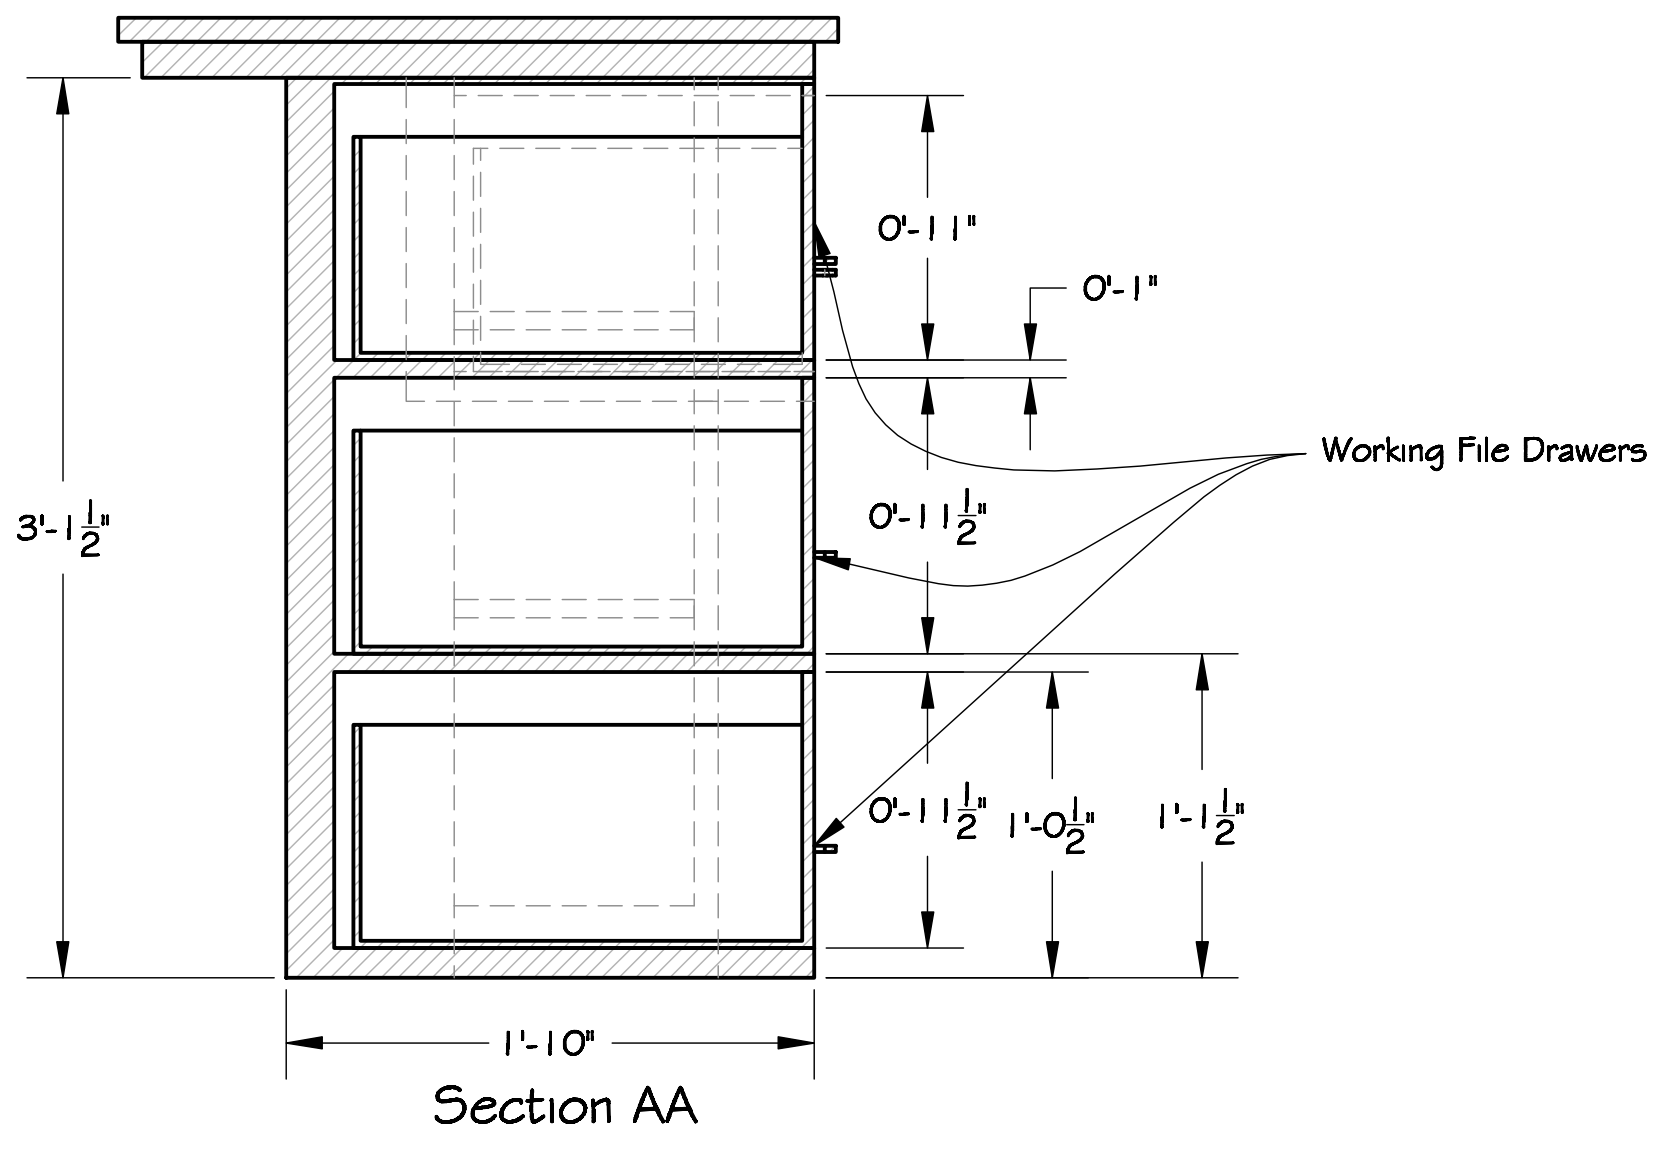

Greenhouse Theatre - Chicago
Sexual Perversity in Chicago
Universal Table-Bar-Desk-File Cabinet Prop

Organic Theatre Company

Director
Alexander Galan
DRAWN BY
TLM
DATE
17 April 2009
SCALE:
1/2"=1'-0"
DRAWING NUMBER
4
DRAWING DATA