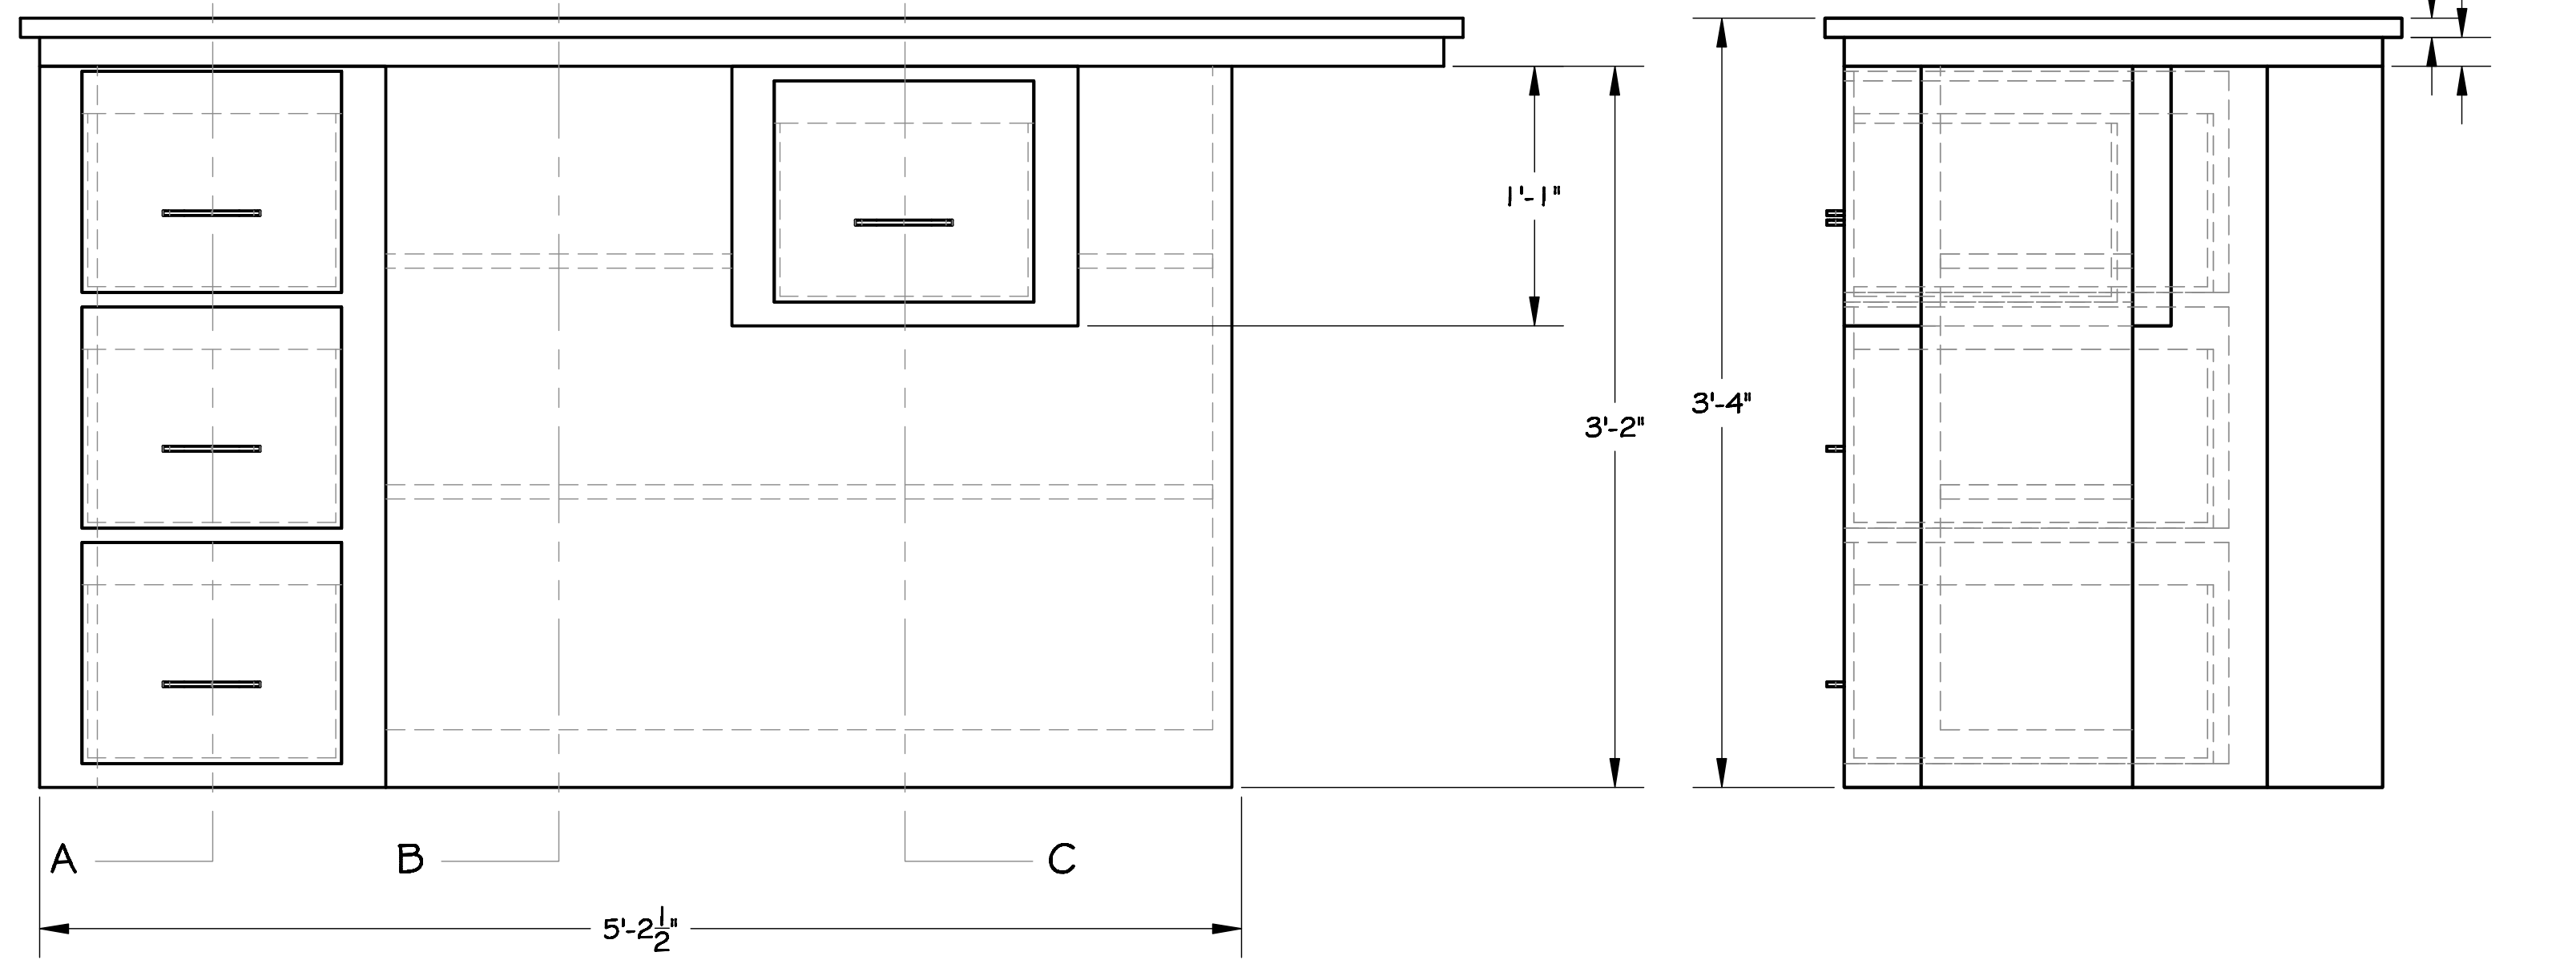

Greenhouse Theatre - Chicago
Sexual Perversity in Chicago
Universal Table-Bar-Desk-File Cabinet Prop

Organic Theatre Company

Director
Alexander Galan
DRAWN BY
TLM
DATE
17 April 2009
SCALE:
1/2"=1'-0"
DRAWING NUMBER
4
DRAWING DATA