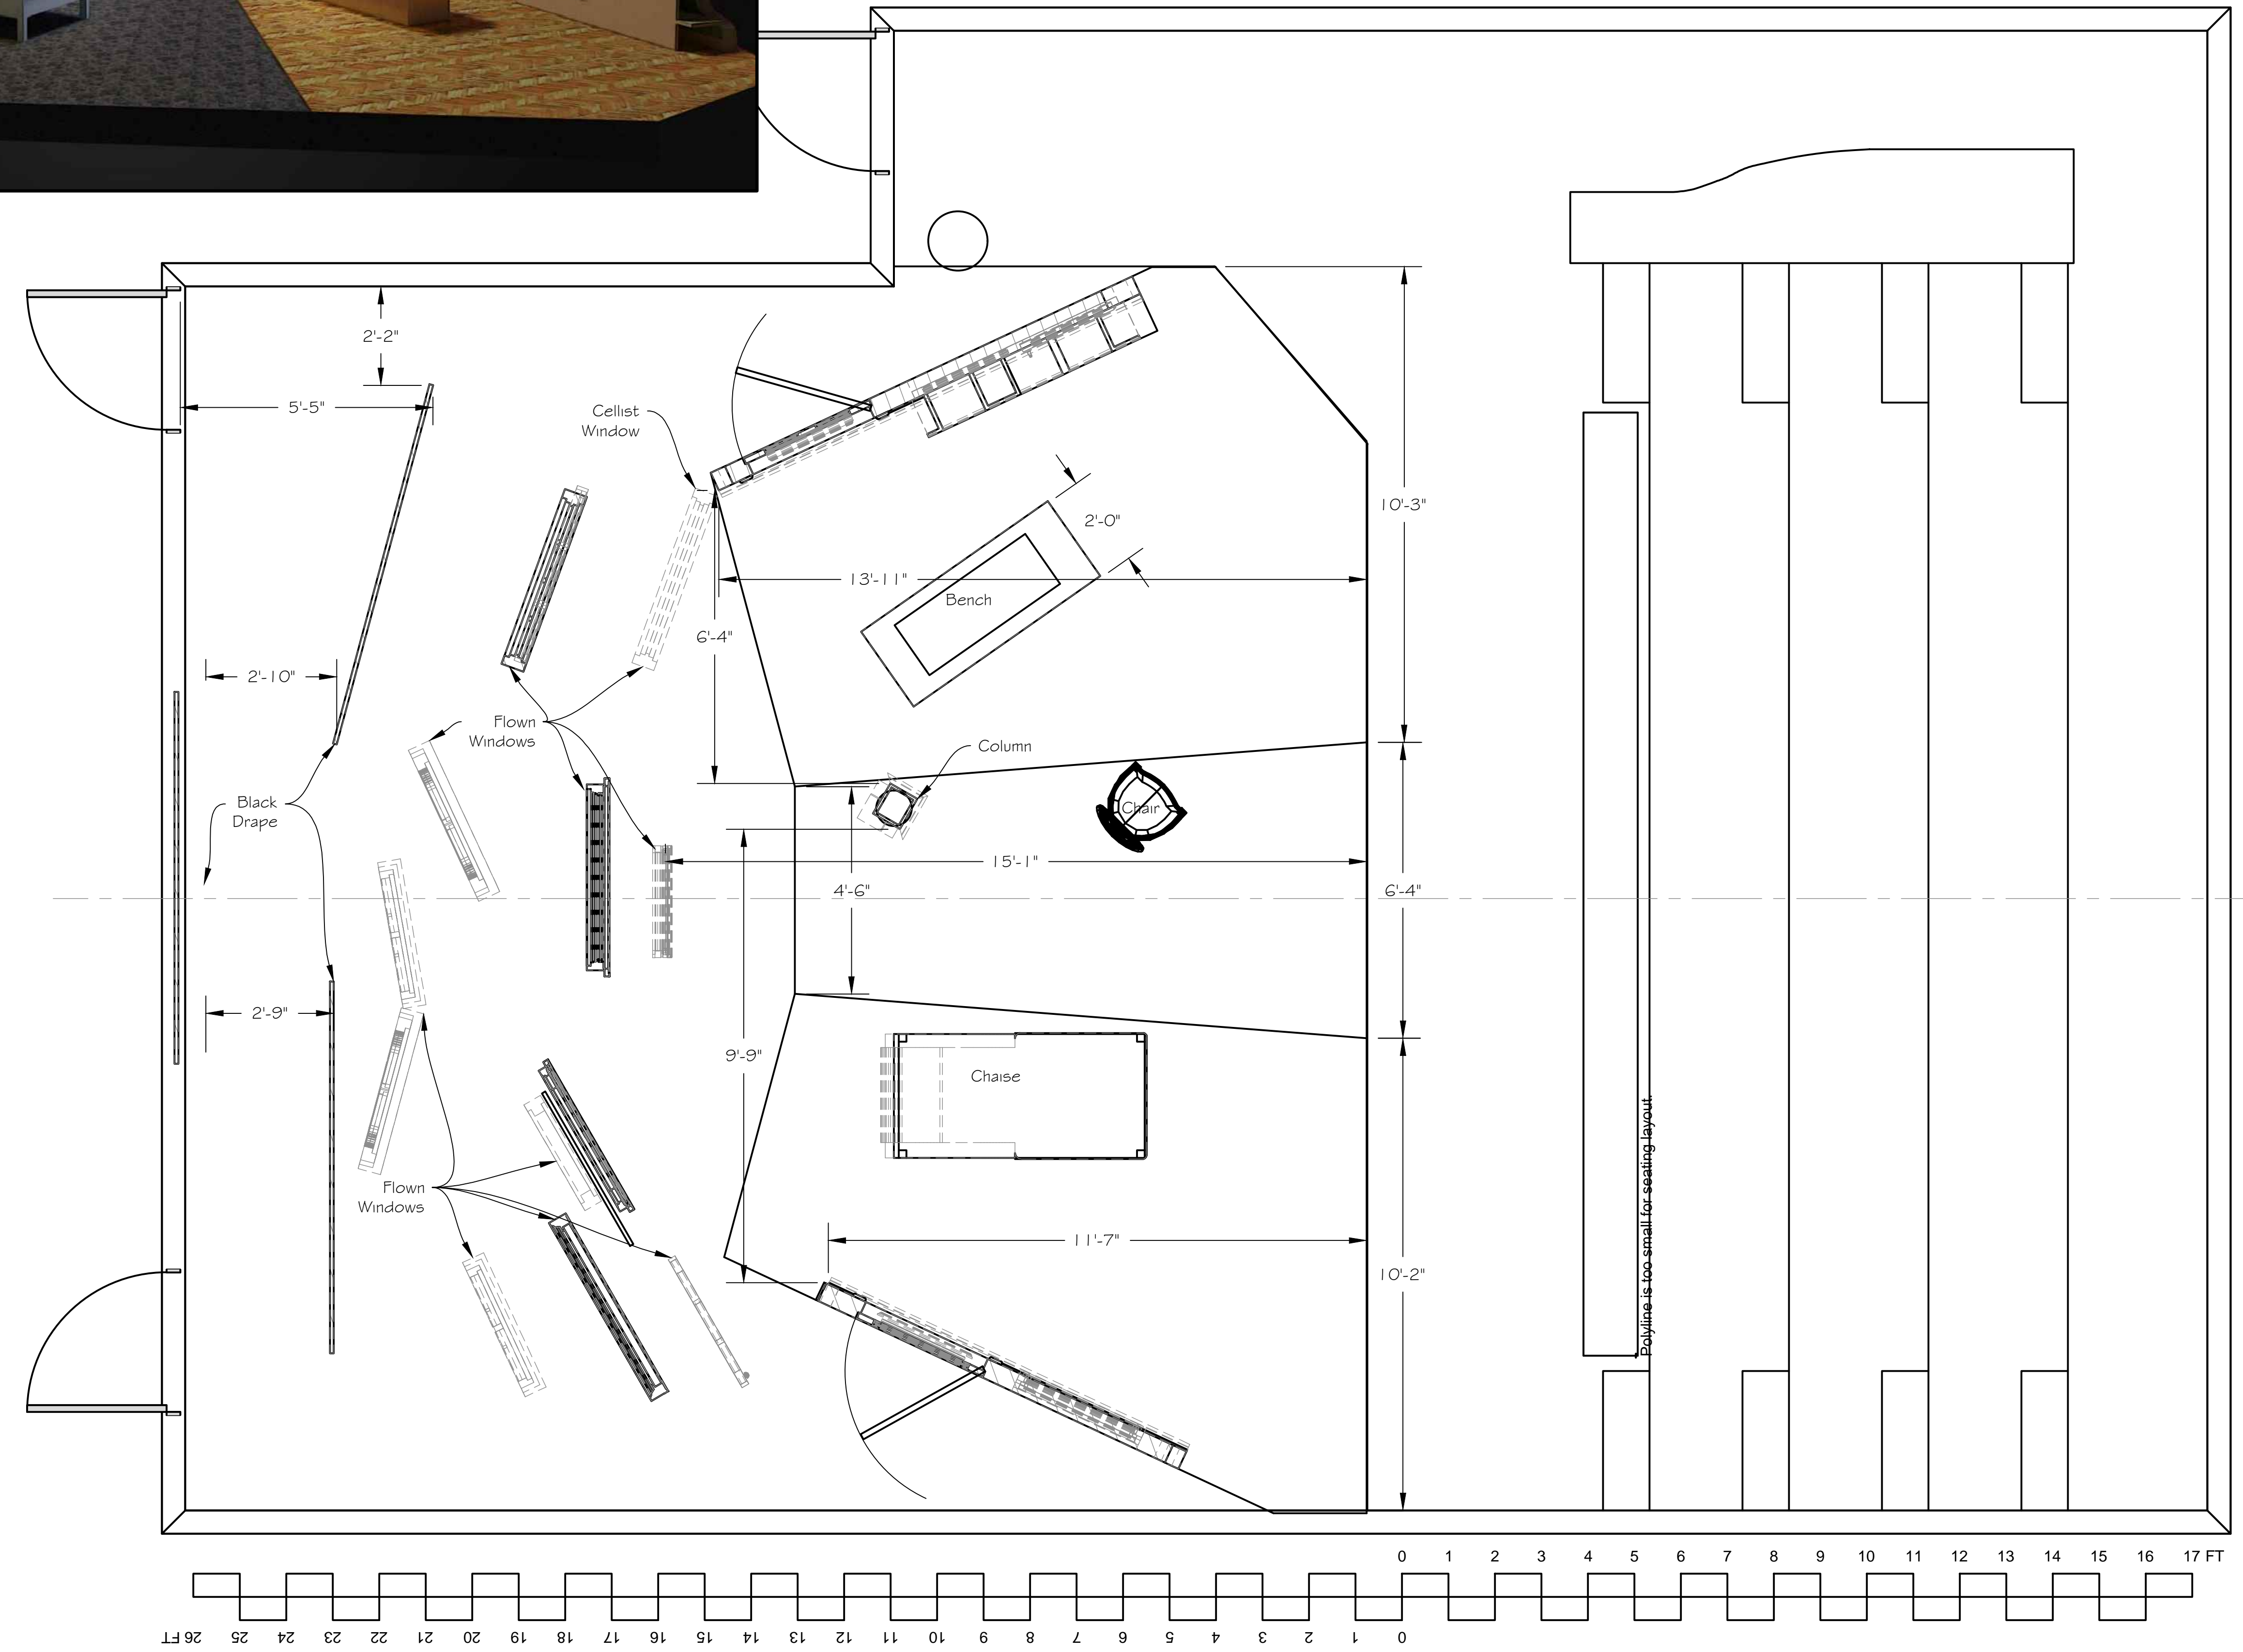

The Melancholy Play
Greenhouse Theatre - Upstairs
Plan-2B

Director
Laura Sturm
Designer
T McClellan
DATE
18 January 2019
SCALE:
1/2"=1'-0"
DRAWING NUMBER

1

DRAWING DATA