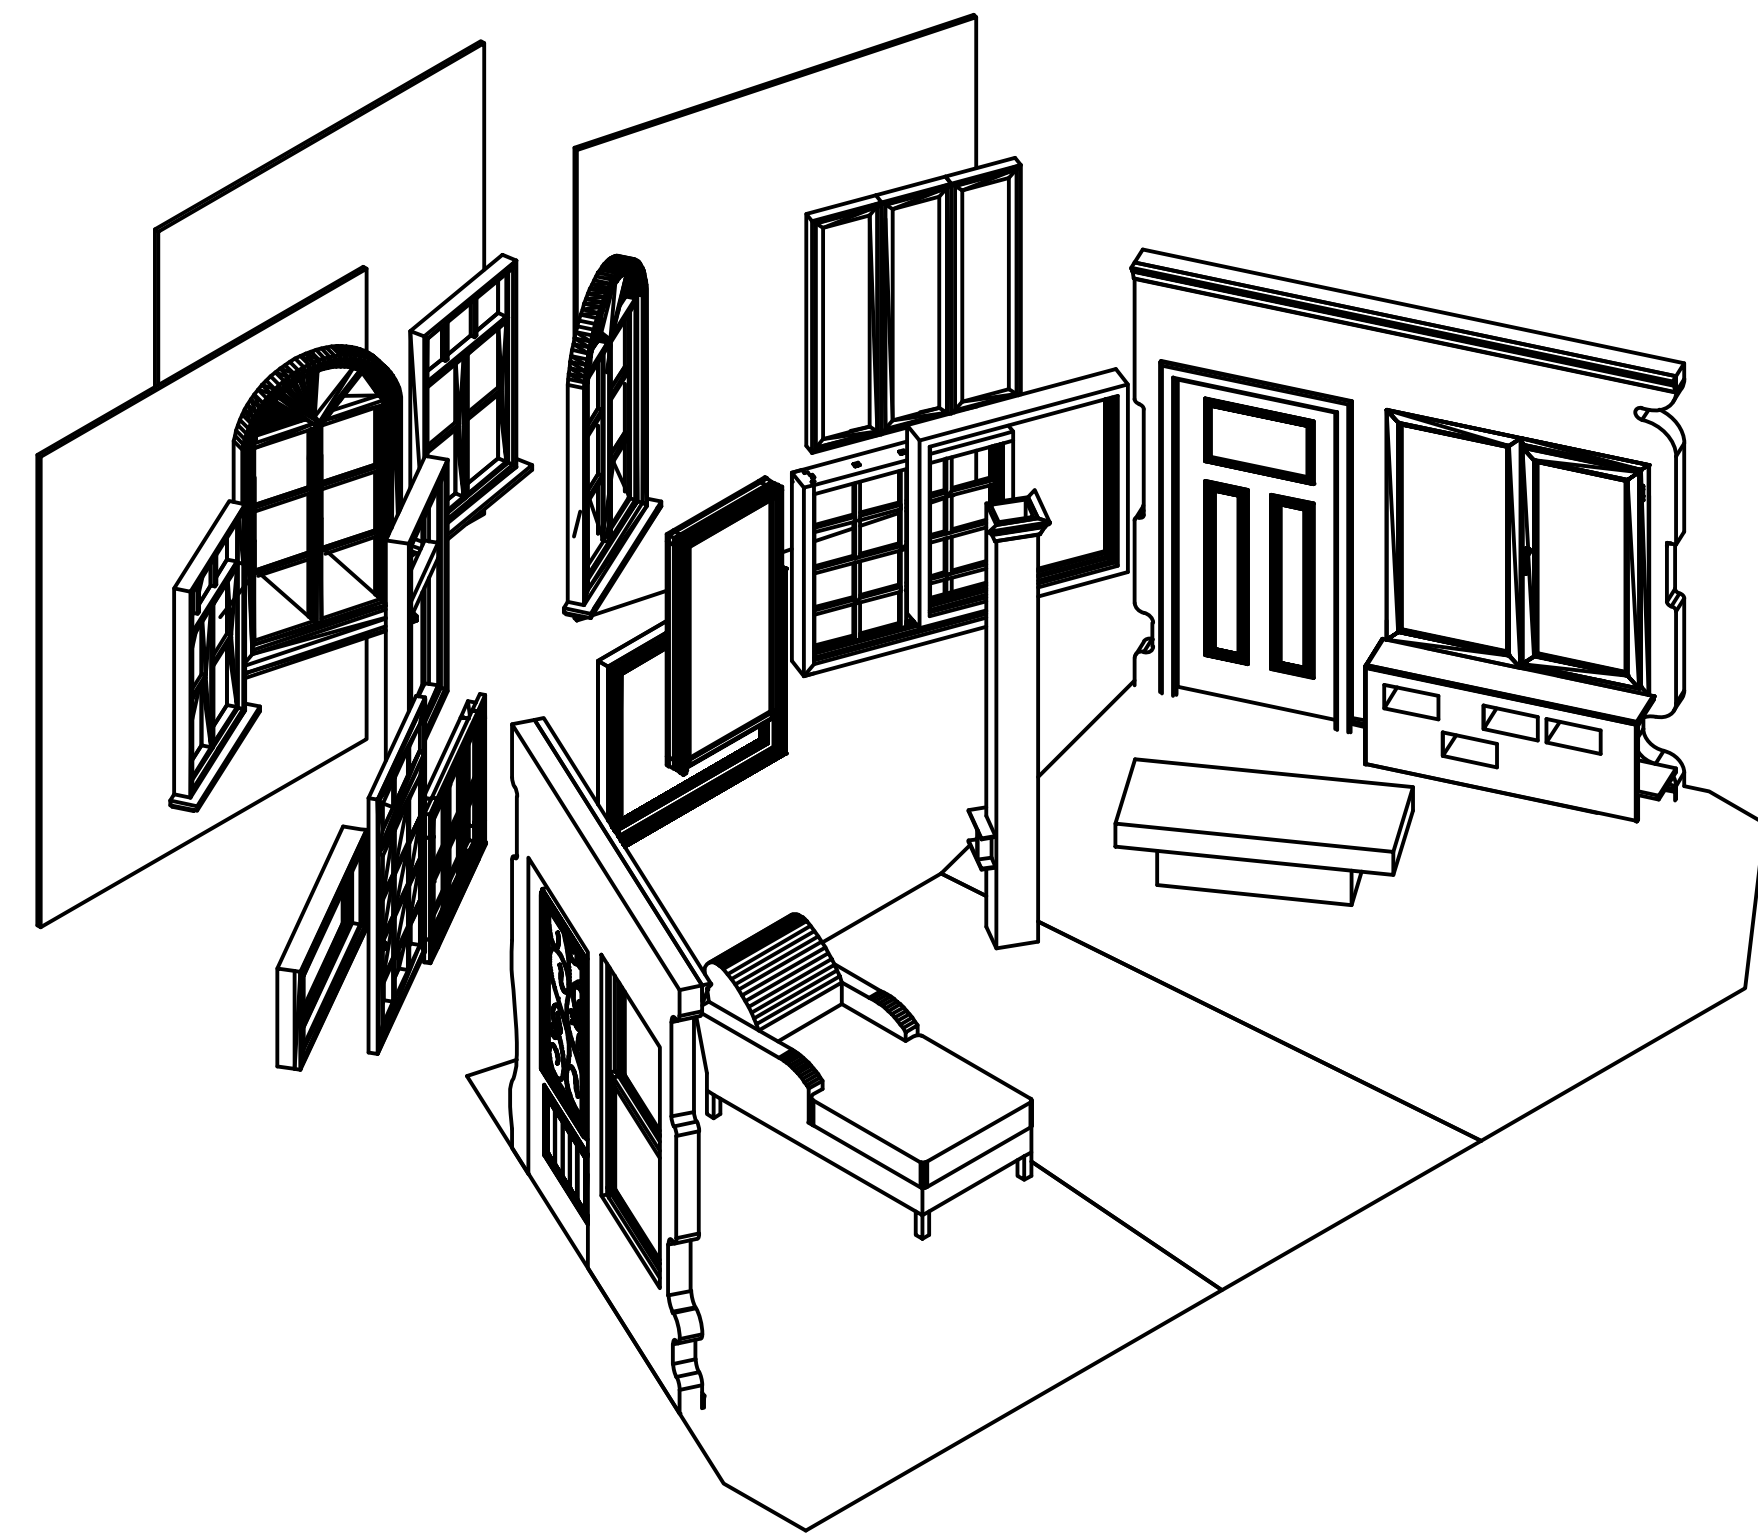

SECTION B-B
SCALE 1/2" = 1'-0"