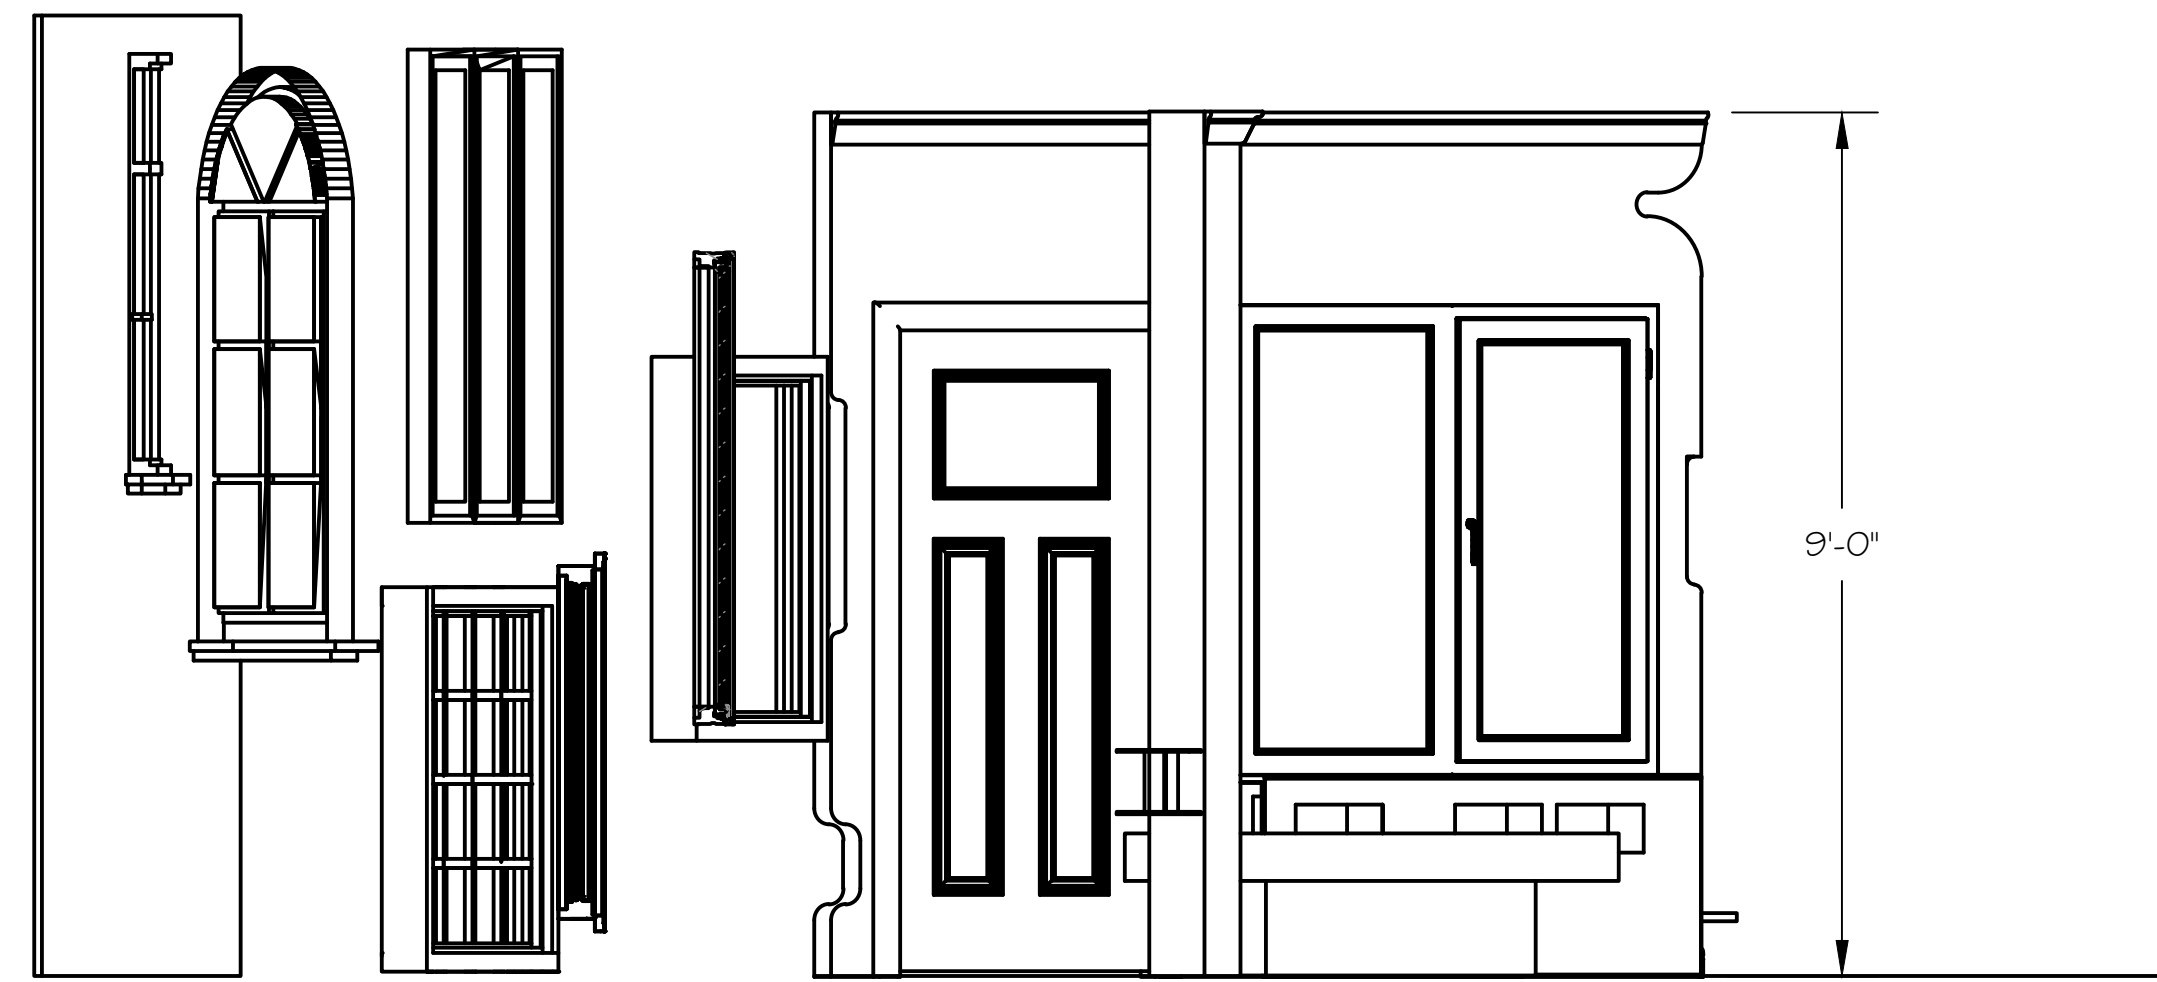

SECTION B-B
SCALE 1/2" = 1'-0"