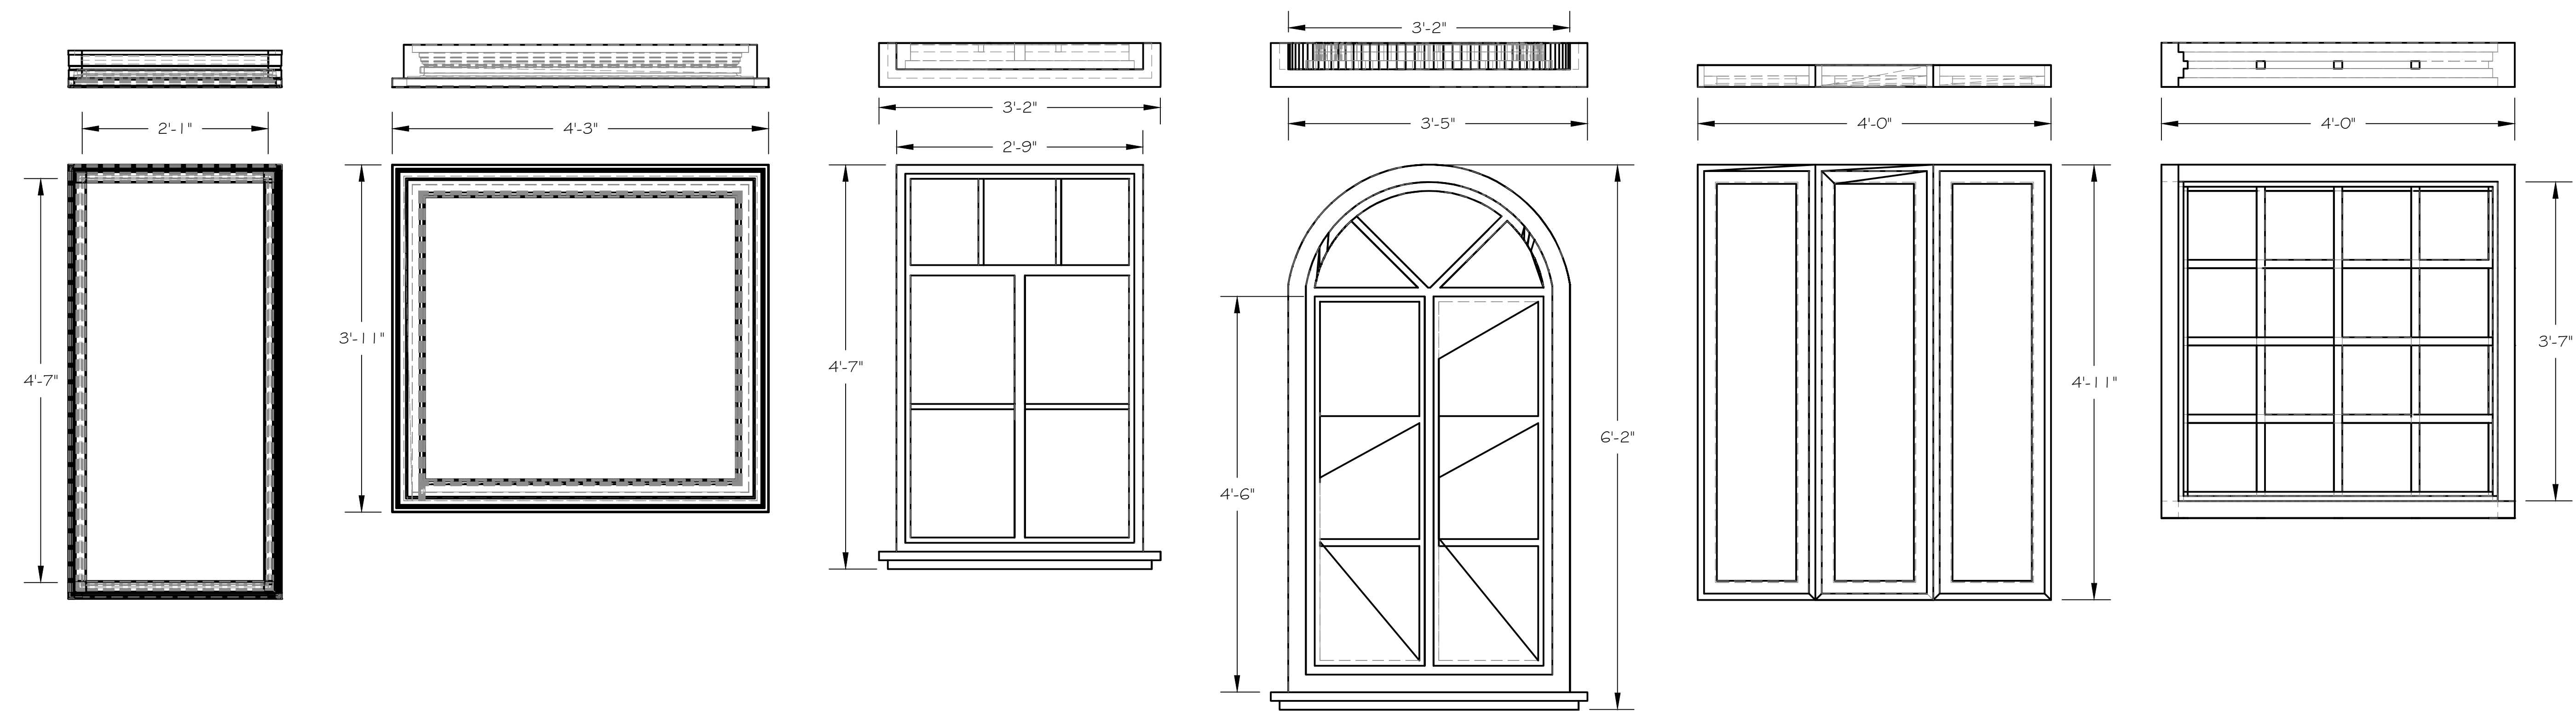

The Melancholy Play
Greenhouse Theatre - Upstairs
Upstage Windows

Director
Laura Sturm
Designer
T McClellan
DATE
18 January 2019
SCALE:
1/2"=1'-0"
DRAWING NUMBER

3

DRAWING DATA