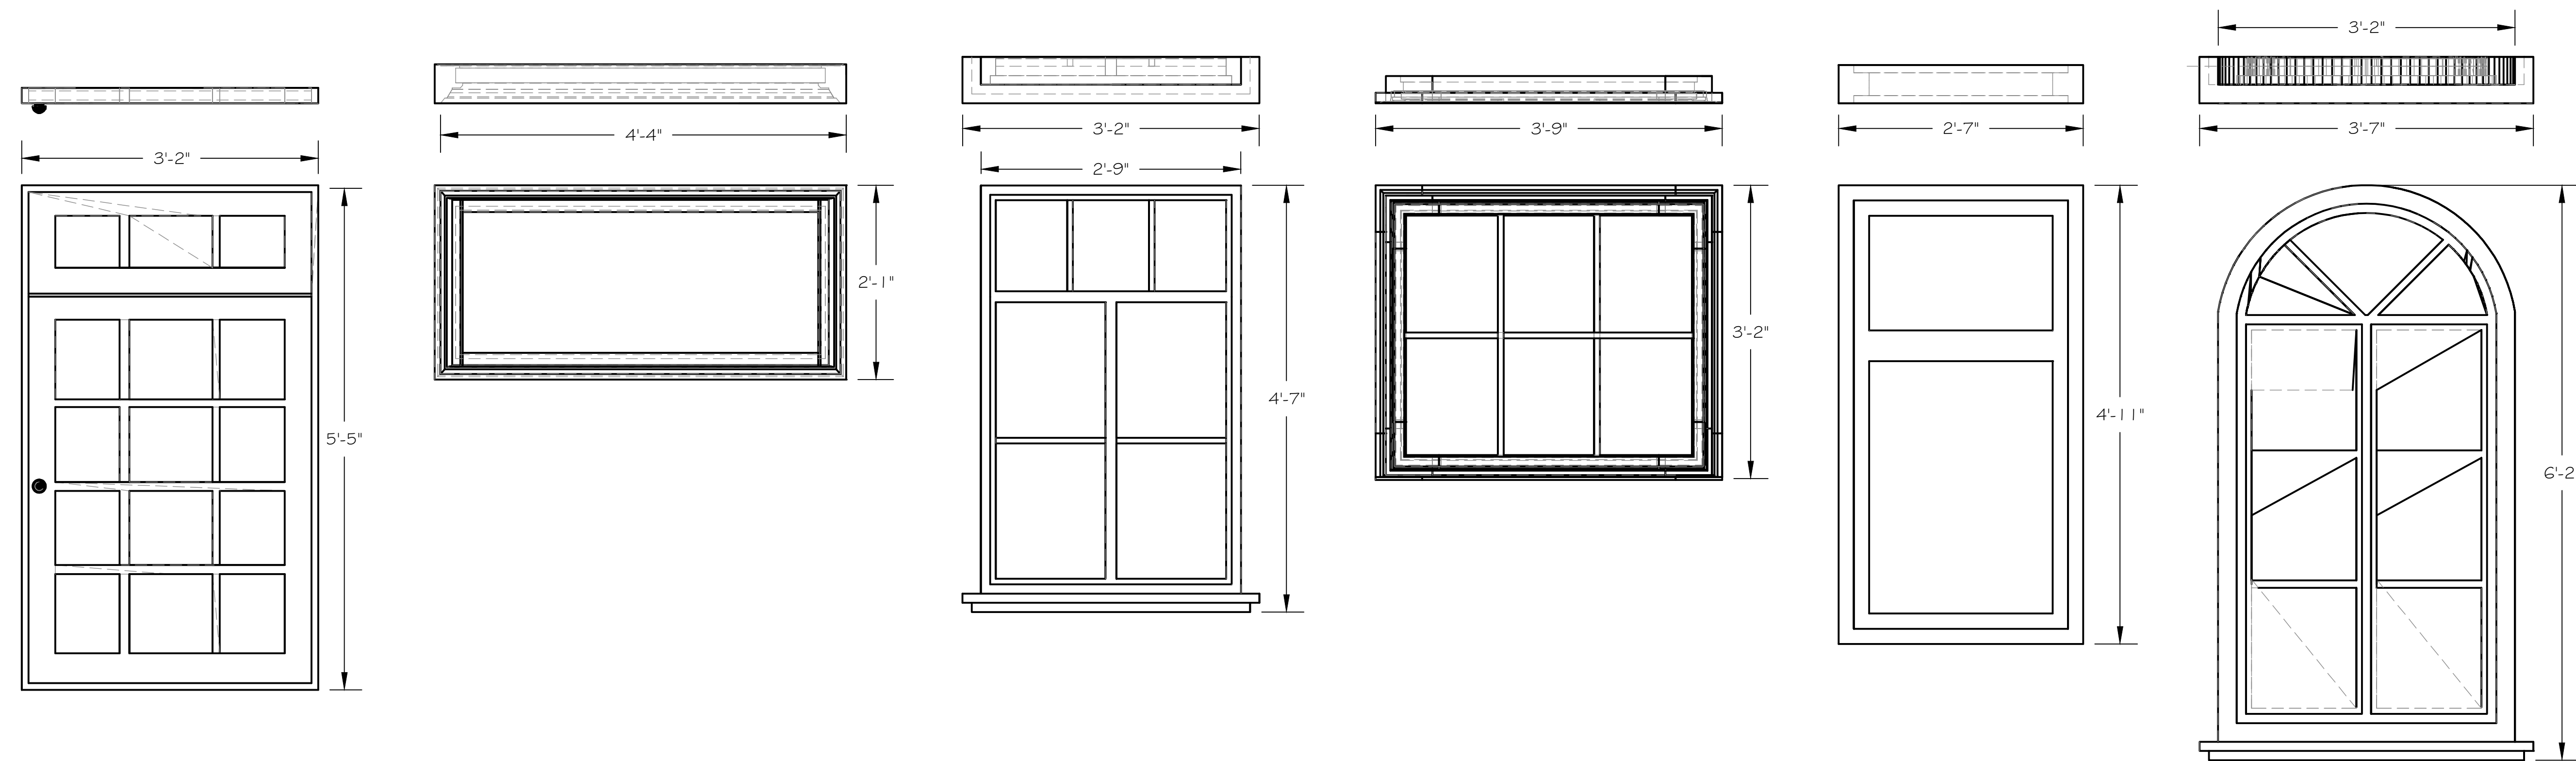

UPSTAGE WINDOWS
Windows shown are the windows in the renderings now.
If possible, find windows that are similar and use them as is.
Some Windows Can be simple 2D shapes cut from rigid sheet materials if they cannot be found.
Consult with designer for those windows.
All Windows are WITHOUT glazing (glass).