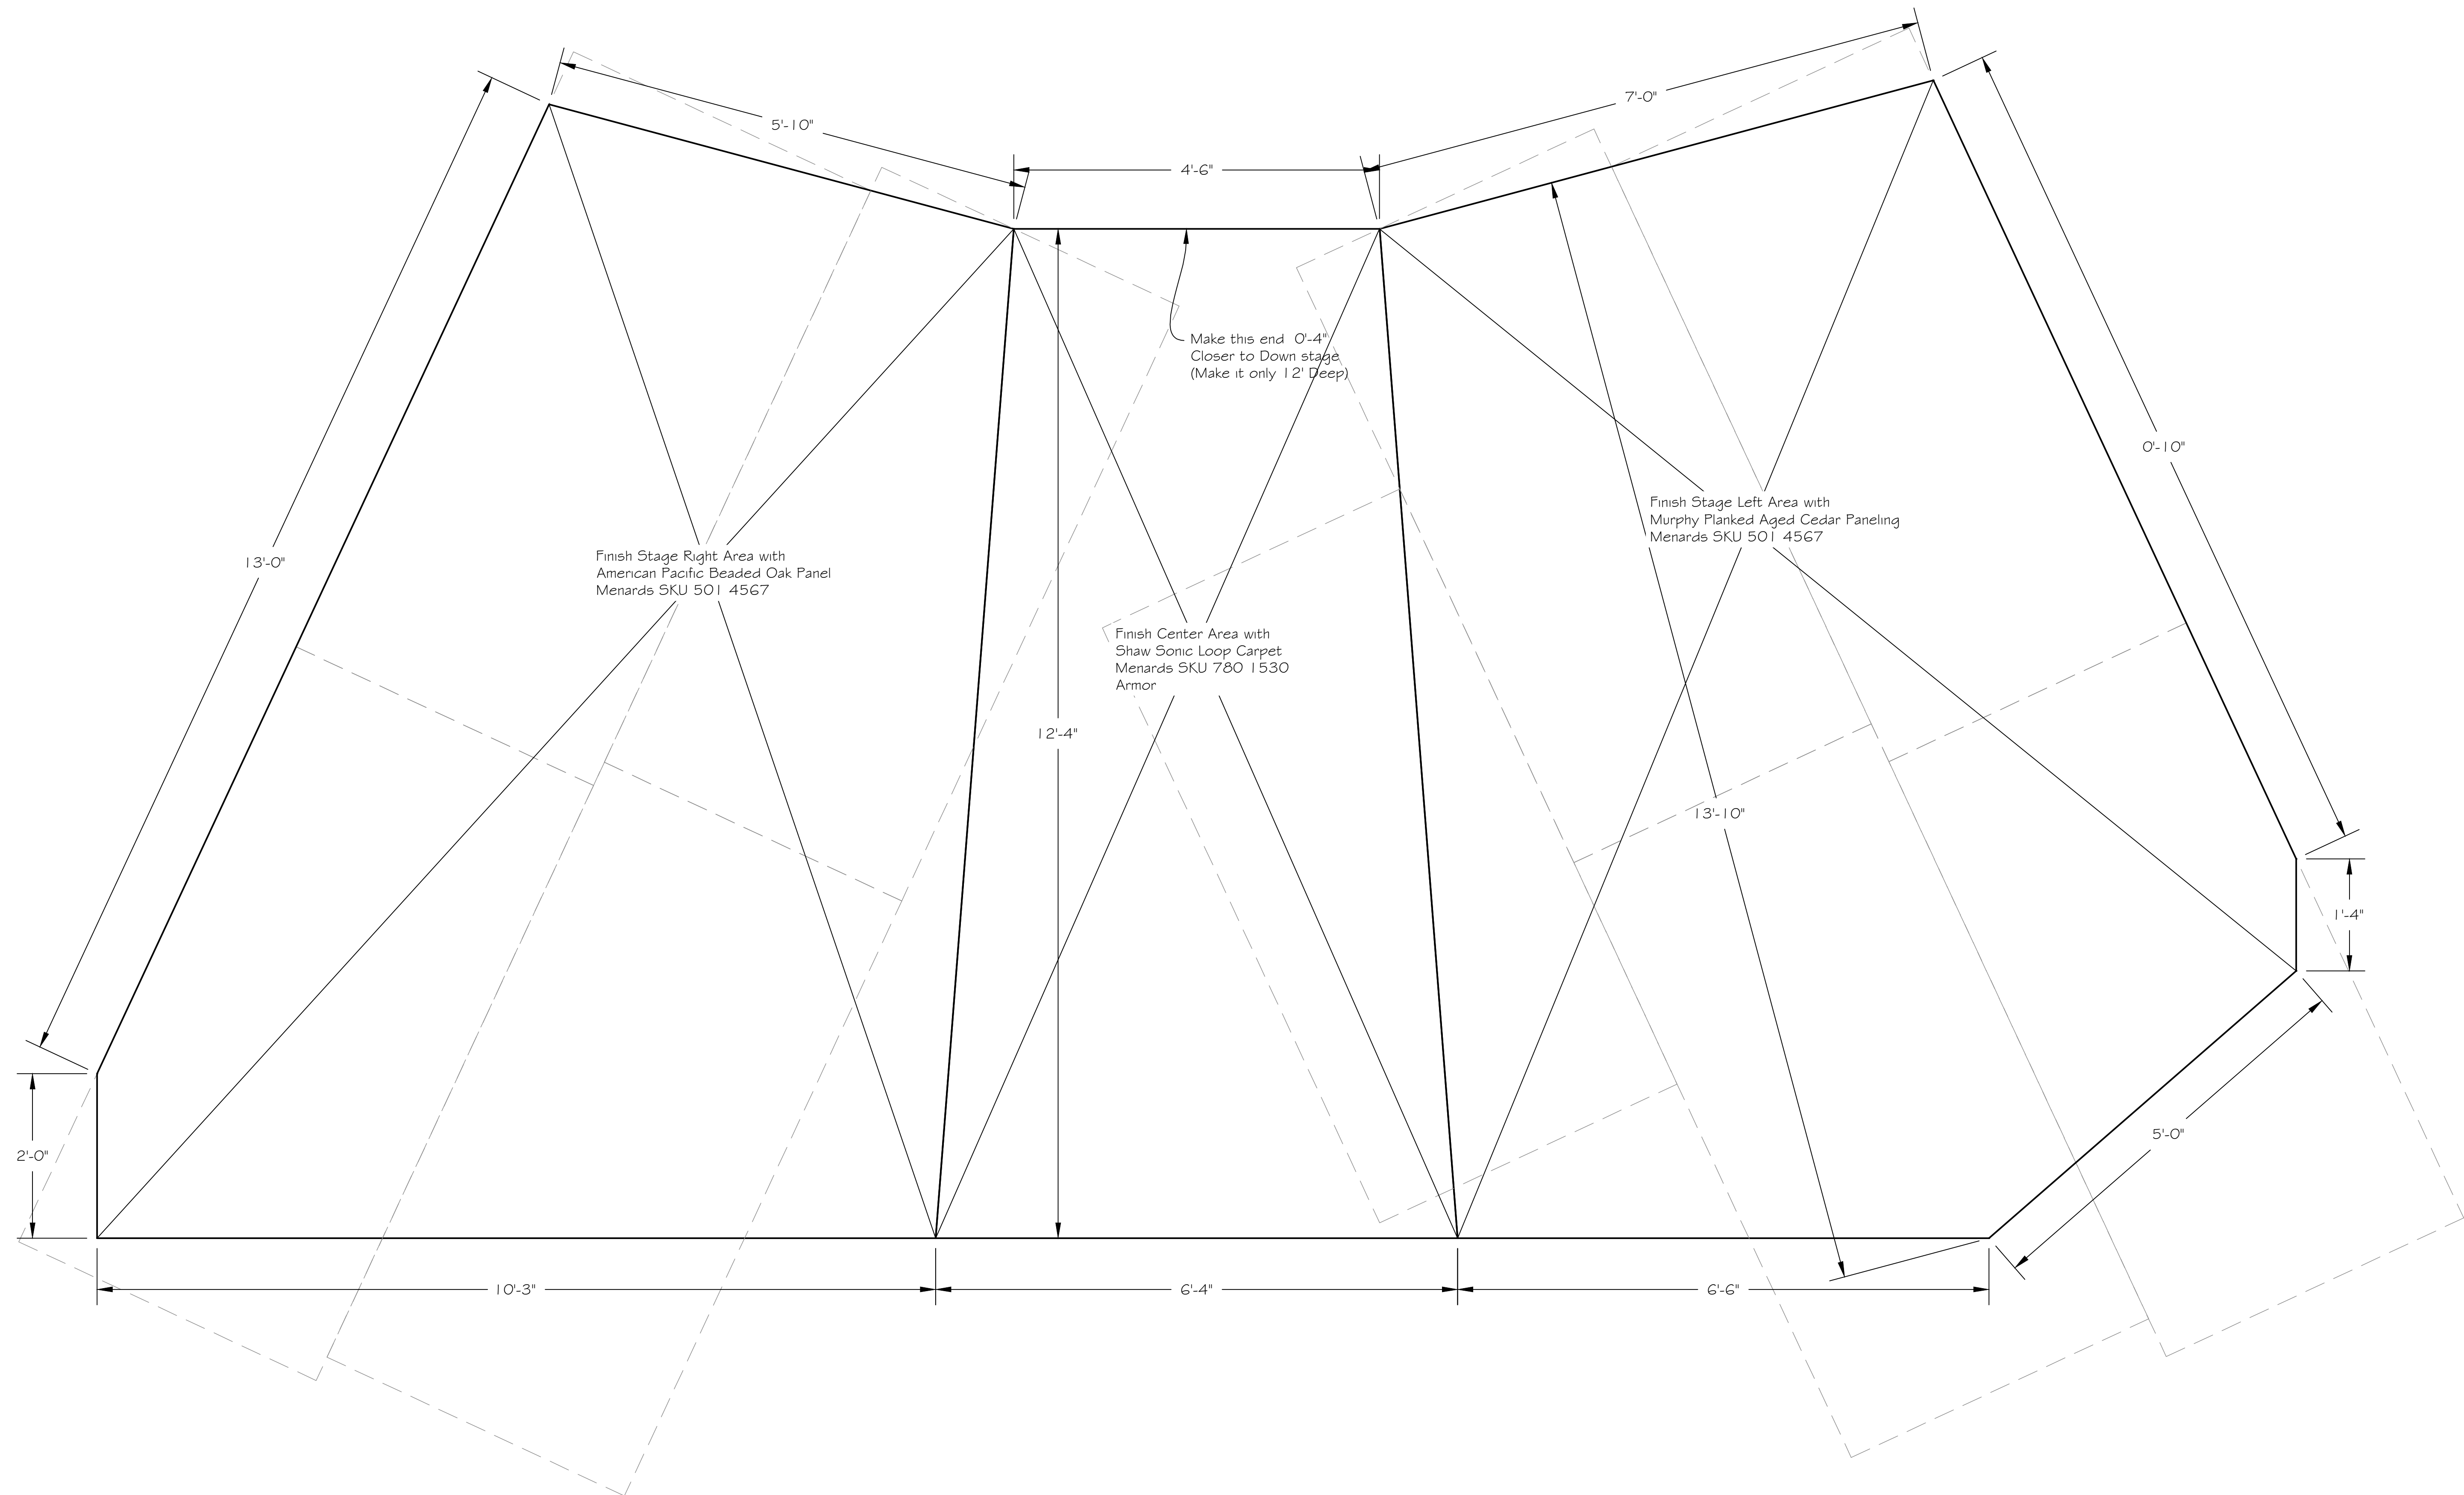

The Melancholy Play
Greenhouse Theatre - Upstairs
Floor Treatment

Director
Laura Sturm
Designer
T McClellan
DATE
18 January 2019
SCALE:
1"=1'-0" (1:12)
DRAWING NUMBER

5

DRAWING DATA