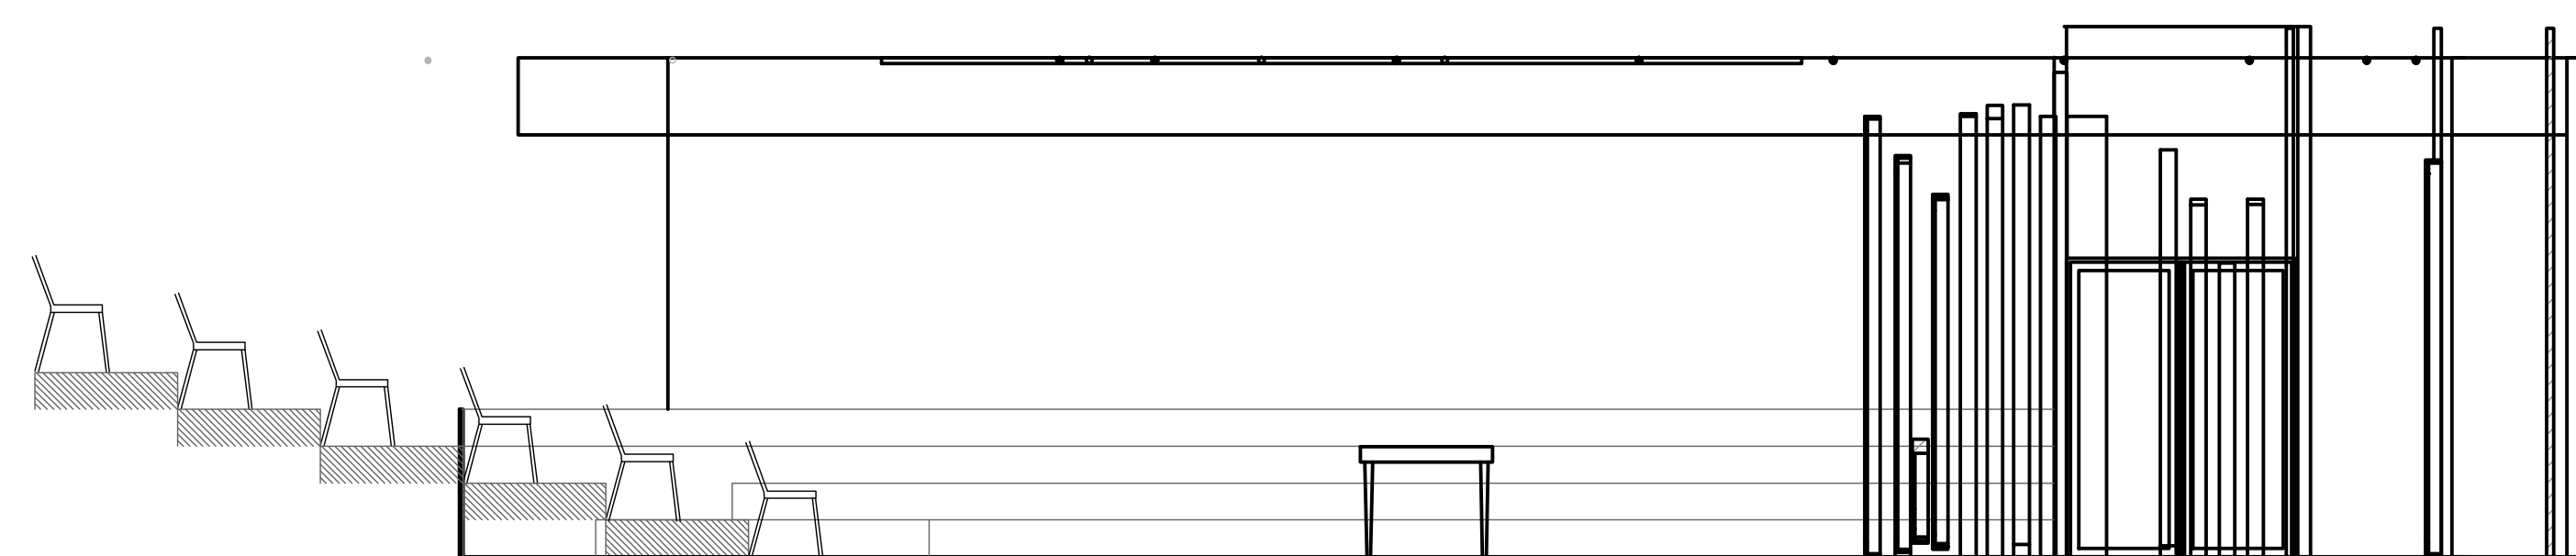

Revisions:

The Greenhouse Theatre - Chicago

The Naked King

Front and Section Views

Organic
Theatre
Company

Director
Alexander Gelman
DRAWN BY
TLM
DATE
14 April 2010
SCALE:
1/4" = 1'-0"

DRAWING NUMBER

2

DRAWING DATA