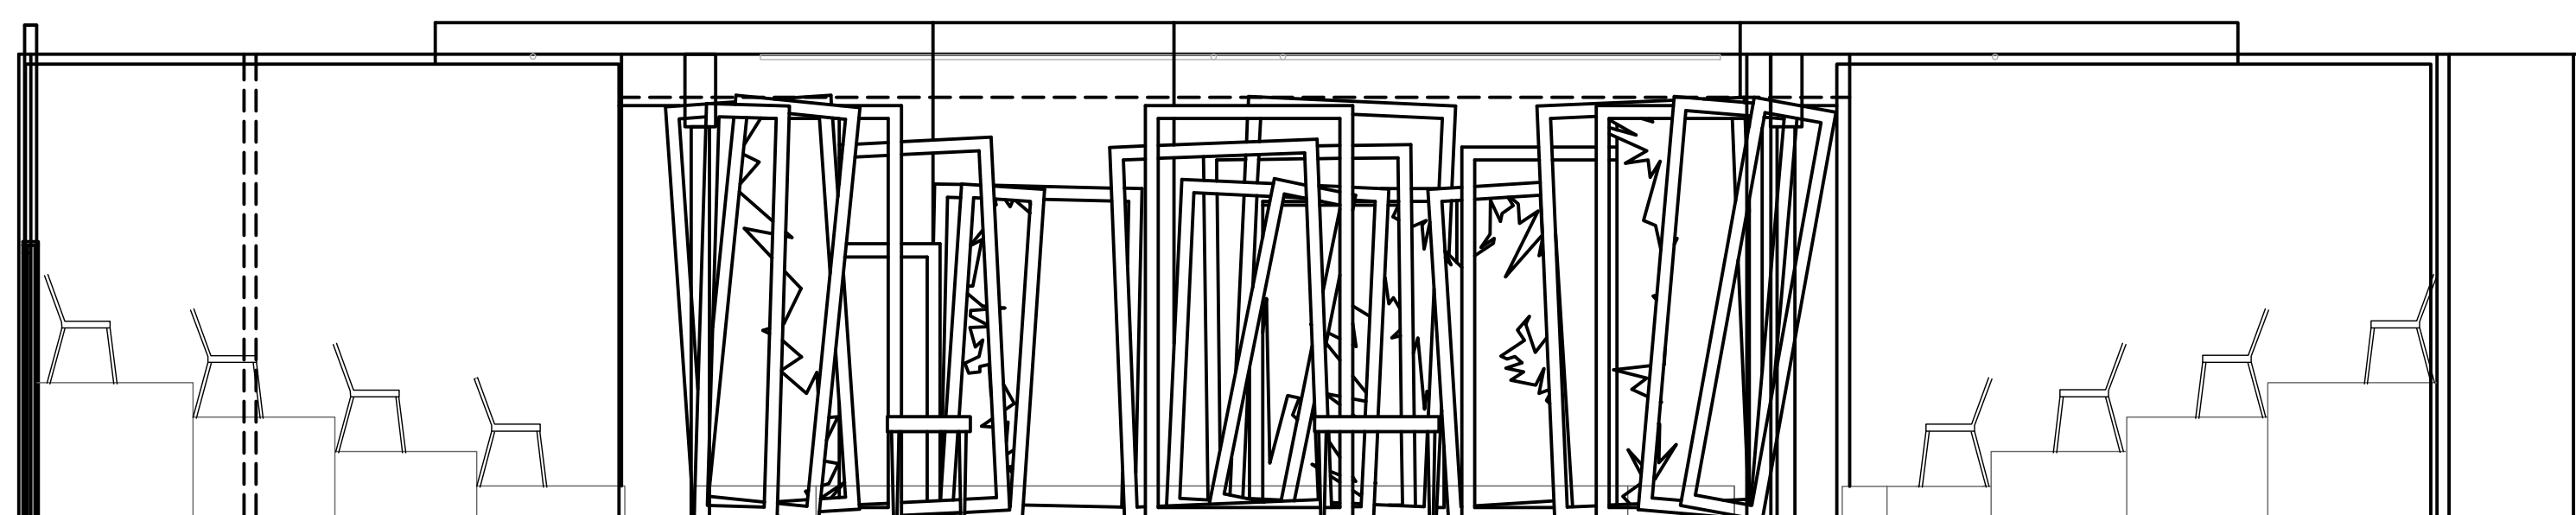

Revisions:

The Greenhouse Theatre - Chicago

The Naked King

Front and Section Views

Organic
Theatre
Company

Director
Alexander Gelman
DRAWN BY
TLM
DATE
14 April 2010
SCALE:
1/4" = 1'-0"

DRAWING NUMBER

2

DRAWING DATA